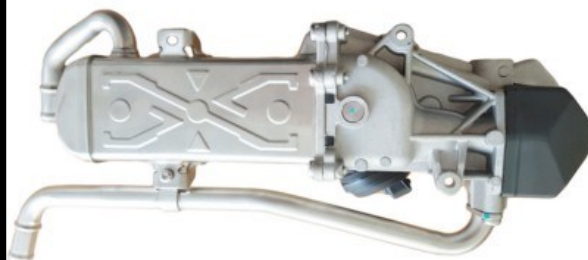

ROLLCO: VSEG181C

OE: 03L131512DP

VOLTS: 12V

FITS: AUDI, SEAT, VW VOLKSWAGEN

Add Info : With Cooler