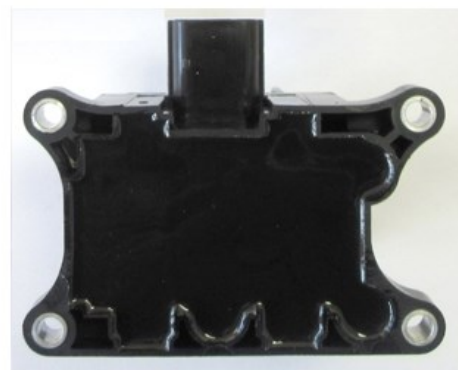

ROLLCO: VSIC268

OE: 1119835

FITS: FORD

VOLTS: 12V