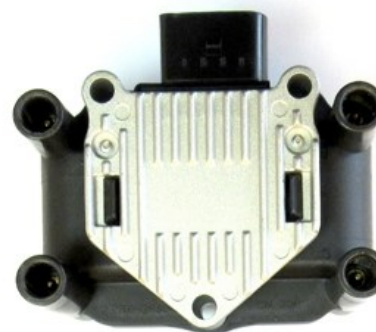

ROLLCO: VSIC099

OE: 032905106

**FITS: AUDI, FORD, SEAT, SKODA,
VOLKSWAGEN**

VOLTS: 12V