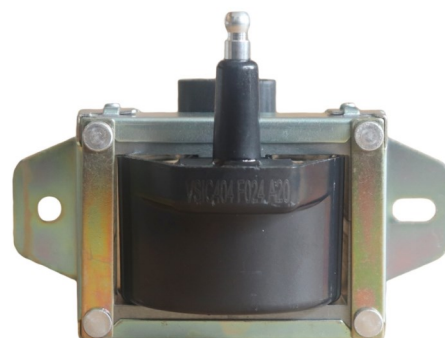

ROLLCO: VSIC404

OE: 9753078080

FITS: CITROEN, PEUGEOT

VOLTS: 12V