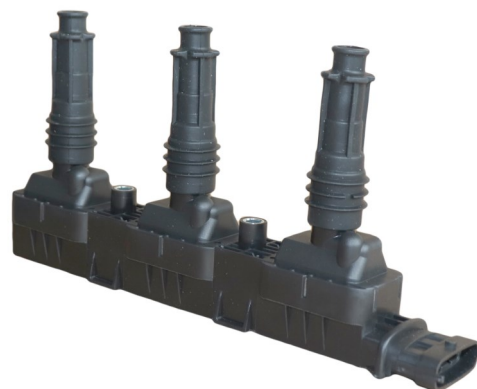

VOLTS: 12V

ROLLCO: VSIC391

OE: 90458250

FITS: OPEL, VAUXHALL

VOLTS: 12V

ROLLCO: VSIC392

OE: 90532618

FITS: OPEL, VAUXHALL

VOLTS: 12V

ROLLCO: VSIC393

OE: 597087

FITS: CITROEN, PEUGEOT

VOLTS: 12V

ROLLCO: VSIC394

OE: 46410164

FITS: FIAT, OPEL, VAUXHALL