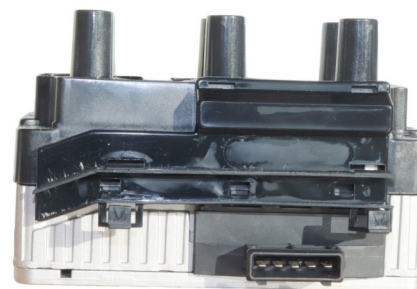

VOLTS: 12V

ROLLCO: VSIC419

OE: 021905106A

**FITS: FORD, MERCEDES-BENZ,
VOLKSWAGEN**

VOLTS: 12V

22-25, Paycocke Road , Basildon , Essex SS14 3DR , United Kingdom

Tel : +44 1268 271035 Fax : +44 1268 534476

www.rollingcomponents.com