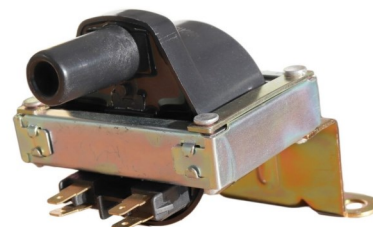

VOLTS: 12V

ROLLCO: VSIC415

OE: MD104696/ MD113551

FITS: HYUNDAI, MITSUBISHI

VOLTS: 12V

ROLLCO: VSIC416

OE: 7700100589

FITS: RENAULT