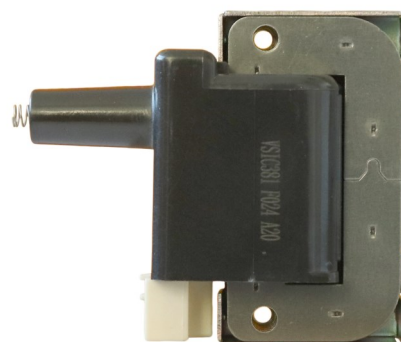

ROLLCO: VSIC381

OE: 30510P73A01

FITS: HONDA, HYUNDAI, ROVER

VOLTS: 12V