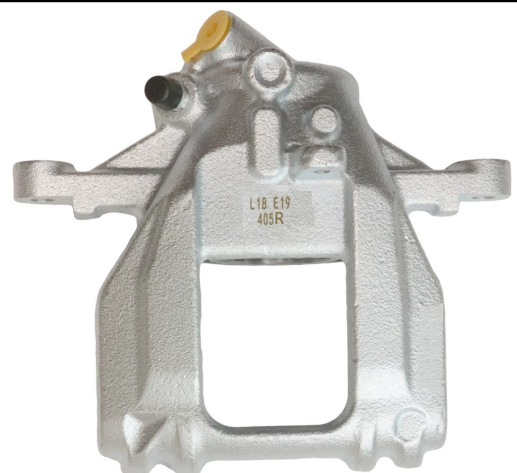

Part No : VSBC405R

OEM : 87-1903

FITS : MERCEDES-BENZ,
VOLKSWAGEN

POS : RR- REAR RIGHT

Status : Ex.Stock