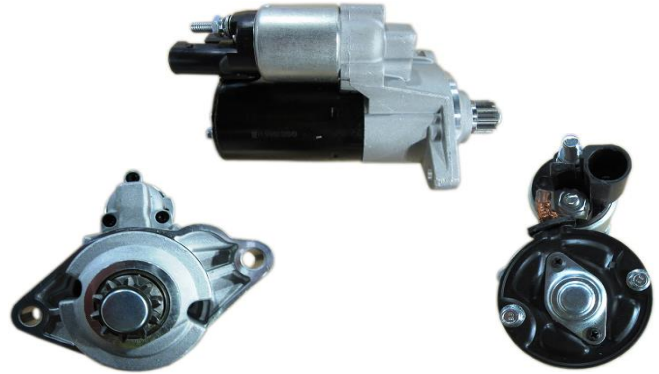

### STM662

<b>OEM</b>	<b>0001121412</b>
Lucas	LRS02220
HC	CS1409
Delco	DRT2290
Elstock	25-3391
Bosch Exchange	0986022290
Valeo	

Volts	12V
Output	1.0Kw
Tooth	10T
Type	Bosch 0001121
Fits	Audi, Seat, Volkswagen, Skoda
Rotation	CCW