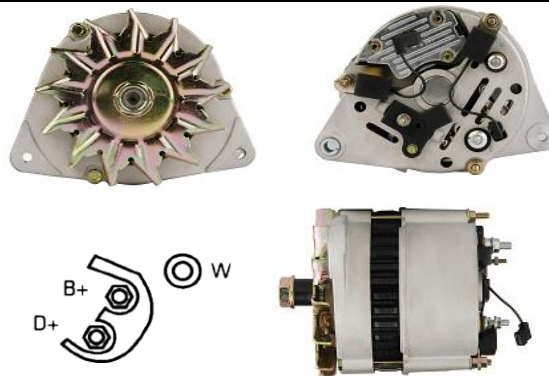

## ALT214CP

<b>OEM</b>	<b>0124525082</b>
Lucas	LRA02884, LRA02974
HC	CA1876IR, CA1933IR
Delco	DRA0293, DRA0104
Elstock	28-5501, 28-5588
Bosch Exchange	0986080400
Valeo	437559

Volts	12V
Output	150A
Pulley	PVR6
Type	Bosch 0124525
Fits	Nissan, Renault

## ALT215

<b>OEM</b>	<b>23974</b>
Lucas	LRB00127
HC	
Delco	DRA3588
Elstock	28-2685
Bosch Exchange	0986034470, 0986044591
Valeo	

Volts	12V
Output	75A
Pulley	None
Type	Lucas A127
Fits	Ford, Landrover