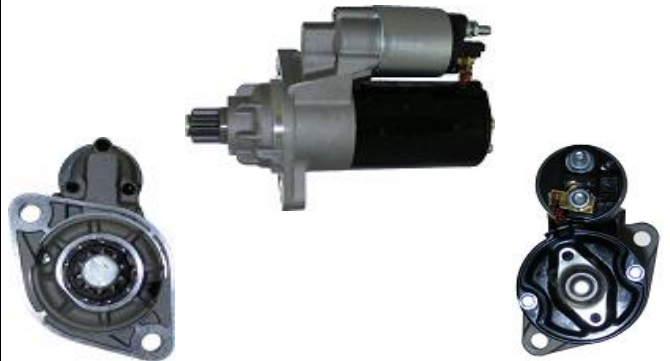

STM946

OEM	1123012
Lucas	LRS01673
HC	CS1293
Delco	DRT0250
Elstock	25-3219
Bosch Exchange	0986020250
Valeo	

Volts	12V
Output	2.0Kw
Tooth	11T
Type	Bosch 0001123
Fits	AUDI,SEAT, SKODA,VW VOLKSWAGEN
Rotation	CW