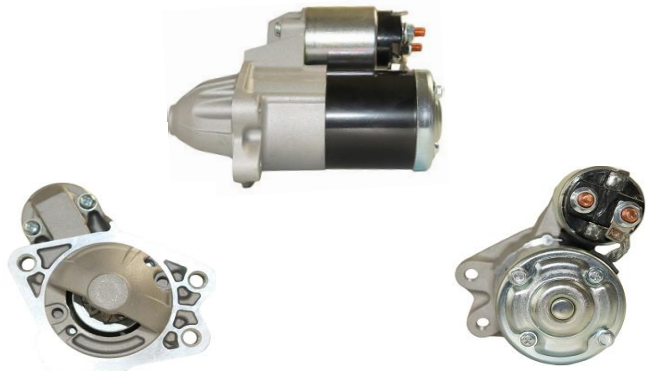

STM1353

OEM	M0T32771
Lucas	LRS02574
HC	
Delco	DRS0483
Elstock	25-4246
Bosch Exchange	0986025290
Valeo	
Volts	12V
Output	1.0Kw
Tooth	10T
Type	Mitsubishi M0T3
Fits	MAZDA
Rotation	CW

STM1354

OEM	428000-6760
Lucas	LRS02604
HC	
Delco	RAS31759/ DRS0648
Elstock	25-4277
Bosch Exchange	
Valeo	
Volts	12V
Output	2.0Kw
Tooth	13T
Type	Nippondenso
Fits	HYUNDAI, KIA
Rotation	CW
Note	Stop & Start