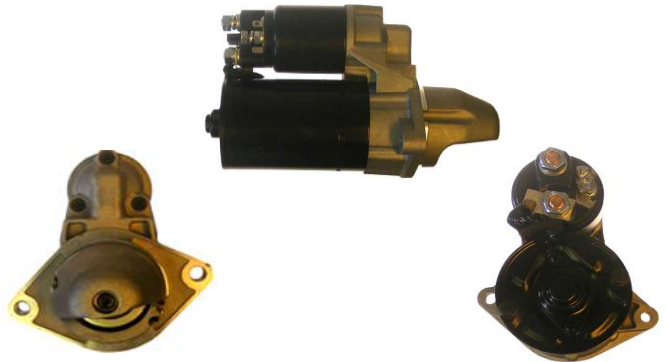

STM767

OEM	228000-7710
Lucas	LRS01542
HC	JS1320
Delco	DRS3843
Elstock	25-3028
Bosch Exchange	0986023670
Valeo	458381

Volts	12V
Output	2.0Kw
Tooth	15T
Type	Nippondenso
Fits	LAND ROVER, MG
Rotation	CW