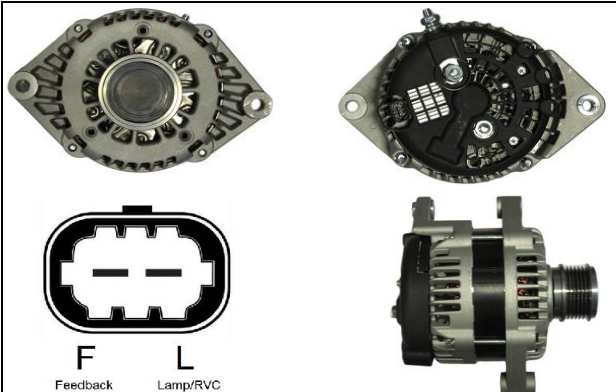

ALT2209CP

OEM	13500582
Lucas	LRA03361
HC	CA2142IR
Delco	DRA0917
Elstock	28-5973
Bosch Exchange	
Valeo	
Volts	12V
Output	100A
Pulley	PVR6
Type	Delco
Fits	Chevrolet, Opel, Vauxhall

ALT2210CP

OEM	0986082000
Lucas	LRA03488
HC	CA2013IR
Delco	DRA1004
Elstock	28-6598
Bosch Exchange	0986082000
Valeo	
Volts	12V
Output	120A
Pulley	PVR6
Type	Bosch 0986082
Fits	Citroen, Peugeot, Mitsubishi

ALT2211CP

OEM	0125711045
Lucas	LRA03679
HC	
Delco	DRA1031
Elstock	28-6740
Bosch Exchange	
Valeo	
Volts	12V
Output	150A
Pulley	PVR6
Type	Bosch 0125711
Fits	Ford, Volvo

ALT2212CP

OEM	13580078
Lucas	LRA03726
HC	
Delco	DRA1219
Elstock	28-6837
Bosch Exchange	
Valeo	
Volts	12V
Output	140A
Pulley	PVR6
Type	Delco
Fits	Chevrolet, Opel, Vauxhall