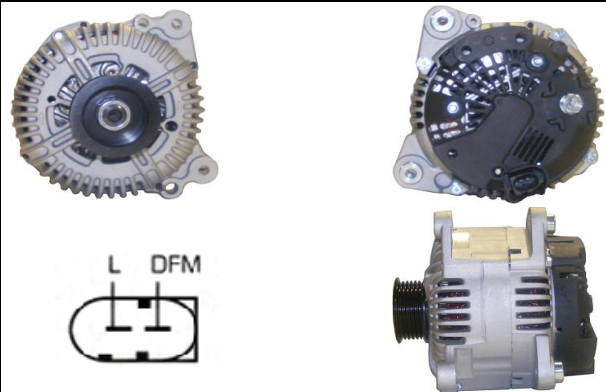

ALT578CP

OEM	1202261
Lucas	LRA03418
HC	
Delco	DRA1127
Elstock	28-6530
Bosch Exchange	
Valeo	
Volts	12V
Output	100A
Pulley	PVR6
Type	Opel
Fits	Opel Vauxhall

ALT579CP

OEM	0124525146
Lucas	LRA03241
HC	
Delco	DRA0483
Elstock	28-5853
Bosch Exchange	
Valeo	
Volts	12V
Output	150A
Pulley	PVR6
Type	Bosch
Fits	Audi, Skoda, VW

ALT580CP

OEM	1204654
Lucas	LRA03352
HC	CA2141IR
Delco	DRA0903
Elstock	28-5964
Bosch Exchange	
Valeo	849049
Volts	12V
Output	100A
Pulley	PVR6
Type	Opel
Fits	Chevrolet, Opel Vauxhall

ALT581

OEM	TG16C013
Lucas	LRA03169, LRA03235
HC	CA2002IR, CA1911IR
Delco	DRA0626, DRA0124
Elstock	28-5847, 28-5781
Bosch Exchange	
Valeo	437553
Volts	12V
Output	150A
Pulley	PVR6
Type	Valeo
Fits	Audi