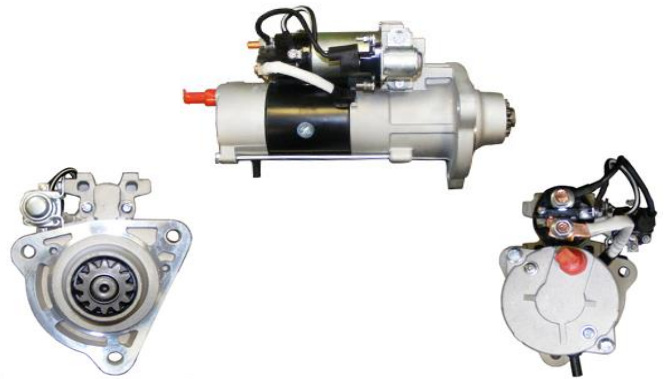

STM660

OEM	228000-257
Lucas	LRS01378
HC	JS1101
Delco	DRS3848
Elstock	25-2239
Bosch Exchange	
Valeo	
Volts	12V
Output	1.4Kw
Tooth	9T
Type	Nippondenso
Fits	Toyota
Rotation	CW