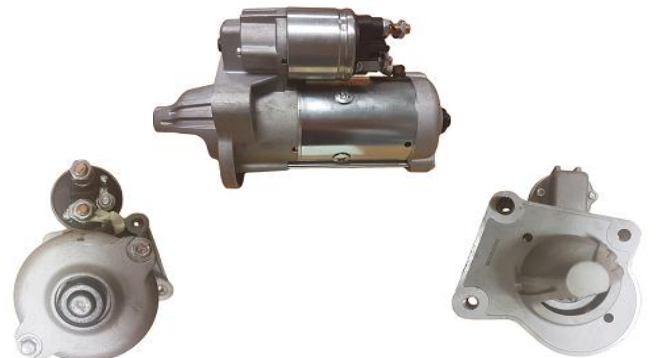

STM1330

OEM	0001107440
Lucas	LRS02333
HC	
Delco	DRT1560
Elstock	25-4005
Bosch Exchange	0986021560
Valeo	
Volts	12V
Output	1.1Kw
Tooth	9T
Type	Bosch 0001107
Fits	TOYOTA
Rotation	CW