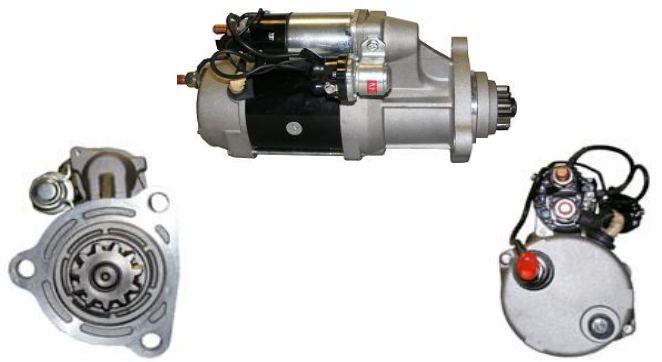

### STM777

<b>OEM</b>	<b>10461754</b>
Lucas	
HC	
Delco	
Elstock	
Bosch Exchange	
Valeo	
Volts	24V
Output	8.3Kw
Tooth	11T
Type	Delco
Fits	Cummins
Rotation	CW