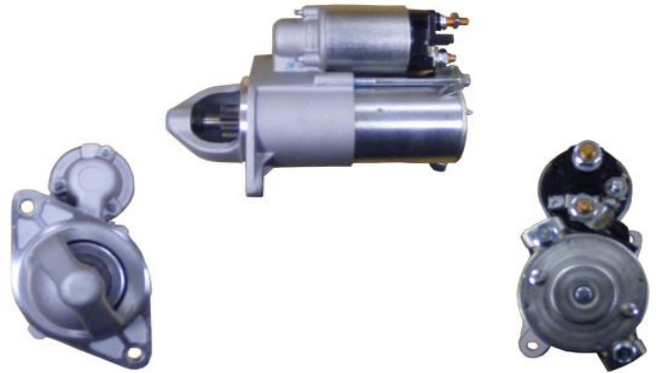

STM569

OEM	028000-8220
Lucas	LRS01762
HC	JS382
Delco	
Elstock	26-0369
Bosch Exchange	
Valeo	
Volts	12V
Output	1.2Kw
Tooth	9T
Type	Nippondenso
Fits	Toyota
Rotation	CW