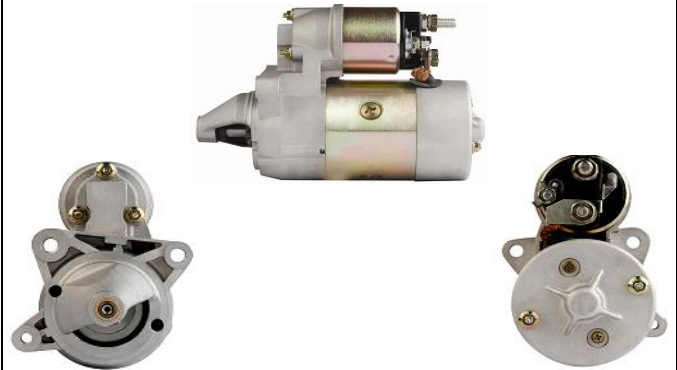

STM611

OEM	0001106019
Lucas	LRT00234
HC	CS1254
Delco	DRS8840
Elstock	25-3247
Bosch Exchange	0986018840
Valeo	

Volts	12V
Output	1.1Kw
Tooth	9T
Type	Bosch 106 Series
Fits	Mini
Rotation	CW