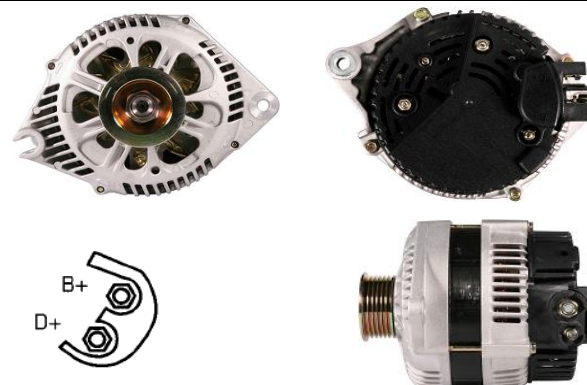

ALT833

OEM	A13VI72
Lucas	LRB00297, LRB00298
HC	CA1039IR, CA1157IR
Delco	DRA3423, DRA3764
Elstock	28-2621, 28-2679
Bosch Exchange	0986041381, 0986042171
Valeo	436635/ 436636
Volts	12V
Output	110A
Pulley	PVR6
Type	Valeo A13vi
Fits	Citroen, Fiat, Peugeot

ALT835

OEM	0123310006
Lucas	LRB00278
HC	CA1106IR
Delco	DRA9220
Elstock	28-2755
Bosch Exchange	0986039220
Valeo	437310
Volts	12V
Output	110A
Pulley	PVR5
Type	Valeo A13vi
Fits	BMW

ALT836

OEM	A13N157
Lucas	LRA00397, LRA01530
HC	CA549IR, CA649IR
Delco	DRA3086, DRA7321
Elstock	28-1546, 28-2615
Bosch Exchange	0986037321, 0986039260
Valeo	433096, 433459, 436250
Volts	12V
Output	70A
Pulley	Single V
Type	Valeo A13N
Fits	Renault

ALT839

OEM	A14VI10
Lucas	LRB00282
HC	CA836IR
Delco	DRA3384
Elstock	28-2932
Bosch Exchange	0986039010, 0986040021
Valeo	436477/ 436482/ 437164
Volts	12V
Output	150A
Pulley	PVR5
Type	Valeo A14vi
Fits	Citroen, Peugeot