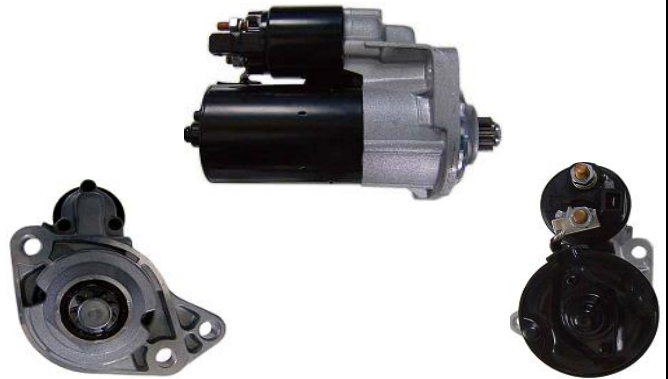

STM533

OEM	0001121006
Lucas	LRT00177
HC	CS1062
Delco	DRS7830
Elstock	25-2225
Bosch Exchange	0986017830
Valeo	458160

Volts	12V
Output	1.1Kw
Tooth	9T
Type	Bosch 121 Series
Fits	Audi, Seat, Skoda, Vw
Rotation	CCW

STM534

OEM	D6RA76
Lucas	LRT00101
HC	CS886
Delco	DRS3277
Elstock	25-2026
Bosch Exchange	0986018561
Valeo	455697

Volts	12V
Output	1.4Kw
Tooth	8T
Type	Valeo D6RA
Fits	Chrysler, Mitsubishi
Rotation	CW