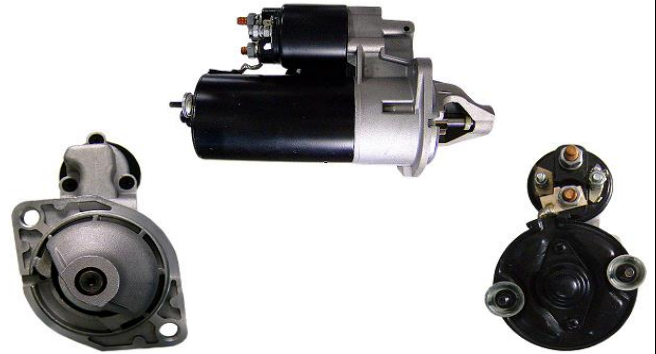

STM636

OEM	0001108064
Lucas	LRS00963
HC	CS377
Delco	DRS4840
Elstock	26-1175
Bosch Exchange	0986010720, 0986014840
Valeo	436001, 455676
Volts	12V
Output	1.8Kw
Tooth	9T
Type	Bosch 110 Series
Fits	BMW
Rotation	CW

STM638

OEM	93BB11000-KA
Lucas	LRT00117
HC	CS961
Delco	DRS3568
Elstock	25-2305
Bosch Exchange	
Valeo	
Volts	12V
Output	1.5Kw
Tooth	22T
Type	Motorcraft
Fits	Ford, Jaguar
Rotation	CCW