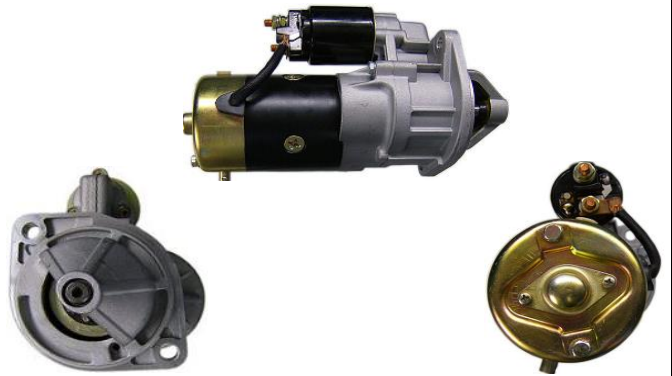

STM649- Discontinued

OEM	9000331201
Lucas	LRT00106
HC	JS1214
Delco	DRS6740
Elstock	25-3039
Bosch Exchange	0986016740
Valeo	
Volts	12V
Output	1.9Kw
Tooth	9T
Type	Bosch Offset GR
Fits	Nissan
Rotation	CW

STM651

OEM	D7E18
Lucas	LRT00205
HC	CS1117
Delco	DRS8571
Elstock	25-2354
Bosch Exchange	0986018570
Valeo	455747
Volts	12V
Output	1.0Kw
Tooth	10T
Type	Valeo D7E
Fits	Mercedes Benz
Rotation	CW