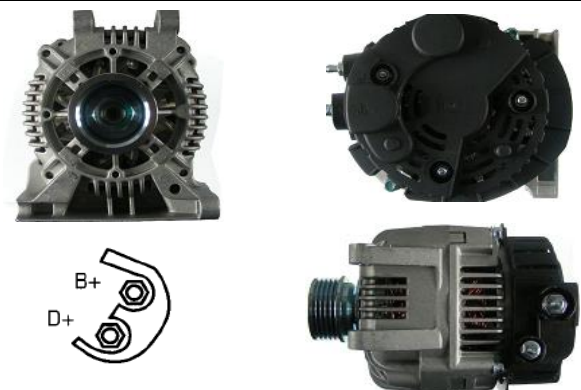

ALT851

OEM	2542736
Lucas	LRA02348, LRA03193
HC	CA1758IR, CA2034IR
Delco	DRA4258, DRA0322
Elstock	27-4850, 27-5805
Bosch Exchange	0986049141
Valeo	437453
Volts	12V
Output	90A
Pulley	PVR6
Type	Valeo SG
Fits	Ford

ALT852

OEM	2542491
Lucas	LRA02303, LRA02164, LRA02301
HC	CA1832IR, CA1665IR, CA1681IR
Delco	DRA4043, DRA4044, DRA4045
Elstock	28-4791, 28-4618, 28-4789
Bosch Exchange	0986049560, 0986048911
Valeo	437460, 437461, 437409
Volts	12V
Output	97A
Pulley	PVR6
Type	Valeo A13Vi
Fits	Citroen, Peugeot

ALT853CP

OEM	SG12B055
Lucas	LRA02148
HC	CA1662IR
Delco	DRA4049
Elstock	28-4596
Bosch Exchange	0986081270
Valeo	437361
Volts	12V
Output	125A
Pulley	PVR6
Type	Valeo SG
Fits	Renault

ALT854

OEM	2541922B
Lucas	LRB00458
HC	CA1342IR
Delco	DRA3779
Elstock	28-3867
Bosch Exchange	0986041800
Valeo	436732
Volts	12V
Output	90A
Pulley	PVR5
Type	Valeo A13Vi
Fits	Mercedes Benz