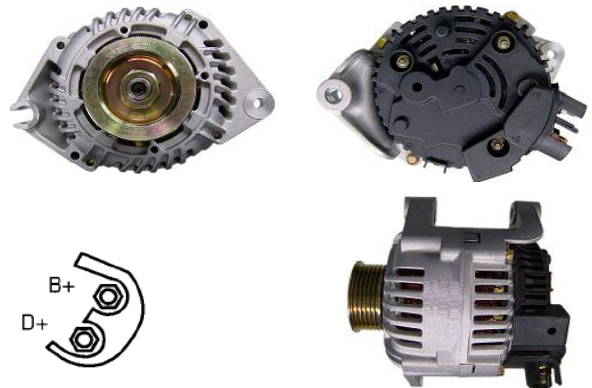

ALT831

OEM	A13VI87
Lucas	LRB00183, LRB00184
HC	CA637IR, CA638IR
Delco	DRA3234, DRA3236
Elstock	28-1970, 28-2690
Bosch Exchange	0986038740, 0986038781
Valeo	436339
Volts	12V
Output	110A
Pulley	PVR6
Type	Valeo A13vi
Fits	Citroen, Fiat, Peugeot, Suzuki