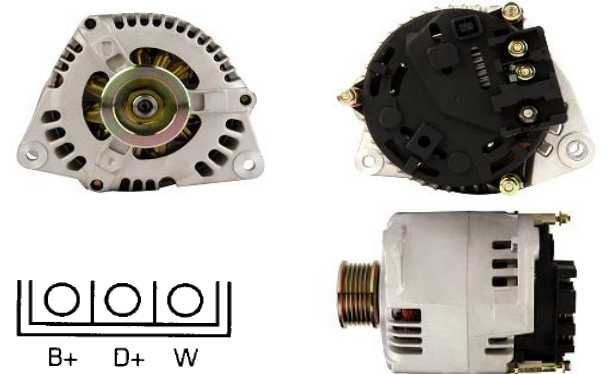

ALT228

OEM	2541954
Lucas	LRB00401
HC	CA1444IR
Delco	DRA3717
Elstock	28-3802
Bosch Exchange	0986042181
Valeo	436748
Volts	12V
Output	110A
Pulley	PVR6
Type	Valeo A13Vi
Fits	Renault

ALT230

OEM	63321345
Lucas	LRB00286
HC	CA891IR
Delco	DRA3433, DRA3656, DRA3836
Elstock	28-2828
Bosch Exchange	0986036631, 0986038660
Valeo	
Volts	12V
Output	120A
Pulley	PVR6
Type	Marelli A127i
Fits	Ford Commercial

ALT231

OEM	0123315007
Lucas	LRB00415
HC	JA1405IR
Delco	DRB0910
Elstock	28-2829
Bosch Exchange	0986040910
Valeo	
Volts	12V
Output	75A
Pulley	PVR4
Type	Bosch 0123315
Fits	Honda

ALT233im

OEM	63321321
Lucas	LRB00384
HC	CA1191IR, CA1337IR
Delco	DRA3679
Elstock	28-5506
Bosch Exchange	0986044761
Valeo	
Volts	12V
Output	120A
Pulley	PVR7
Type	Marelli A127im
Fits	Landrover