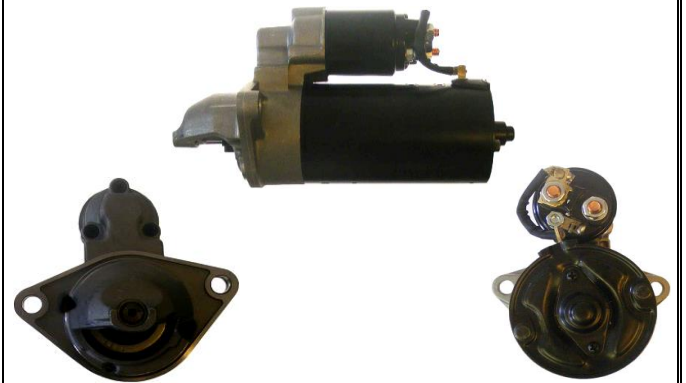

STM743

OEM	0001110086
Lucas	LRS01232
HC	CS620
Delco	DRS6700
Elstock	25-1377
Bosch Exchange	0986016700
Valeo	
Volts	12V
Output	1.8Kw
Tooth	10T
Type	Bosch 110 Series
Fits	Ford, VW
Rotation	CCW