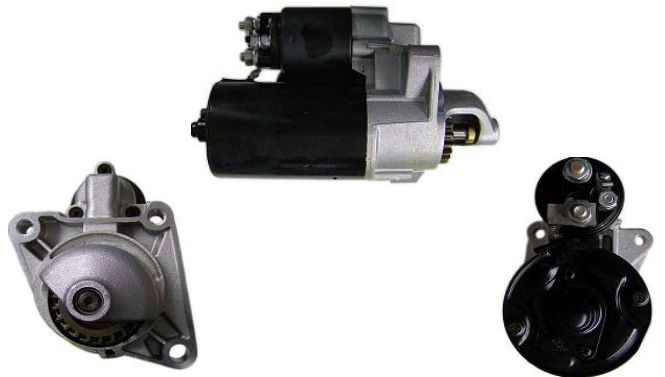

STM601

OEM	0001107066
Lucas	LRS01347, LRS02071, LRT00148
HC	CS1042, CS1053
Delco	DRS3288, DRS3683
Elstock	25-2120, 25-2148, 25-2158
Bosch Exchange	0986017770, 0986019930
Valeo	
Volts	12V
Output	1.4Kw
Tooth	9T
Type	Bosch 107 Series
Fits	Alfa Romeo, Fiat, Lancia
Rotation	CW