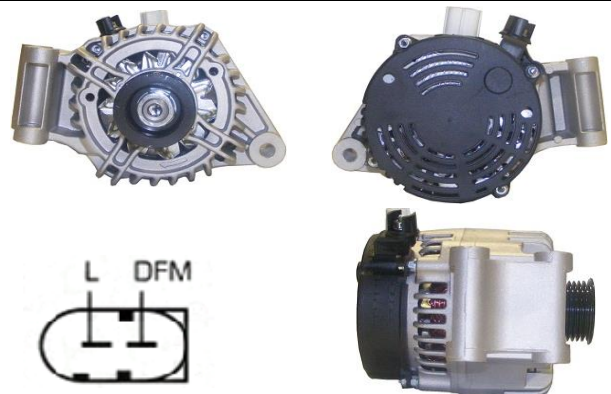

ALT2027

OEM	0120469581
Lucas	LRA00887, LRA01711
HC	CA1058IR
Delco	DRA3773, DRA8100, DRA2730
Elstock	28-1558, 28-2965
Bosch Exchange	
Valeo	

Volts	12V
Output	90A
Pulley	Single V
Type	Bosch 0120469
Fits	Audi, Seat, VW