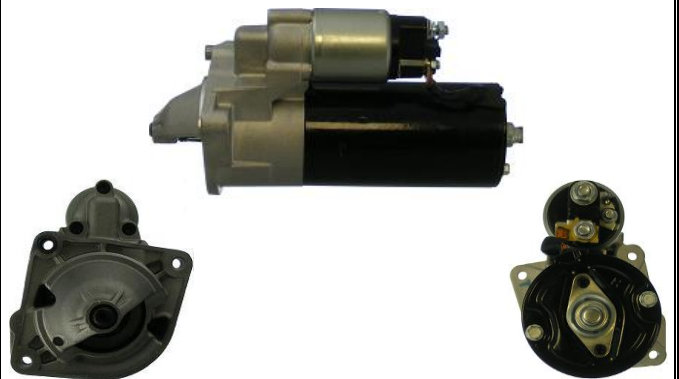

STM643

OEM	0001107004
Lucas	LRS00731
HC	CS601
Delco	DRS4820
Elstock	26-1323
Bosch Exchange	0986014820, 0986016110
Valeo	455942
Volts	12V
Output	1.1Kw
Tooth	10T
Type	Bosch 107 Series
Fits	Seat, VW
Rotation	CCW