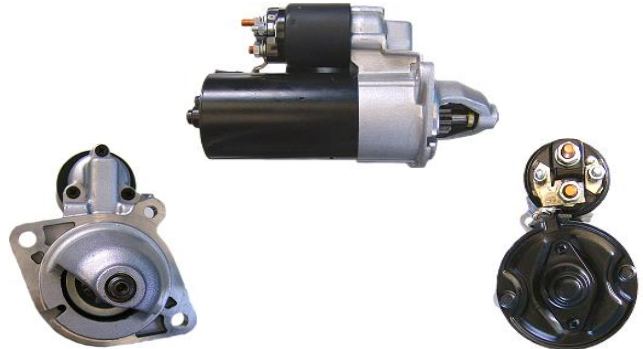

STM595

OEM	0001108054
Lucas	LRS00750
HC	CS516
Delco	DRS4900
Elstock	26-1290
Bosch Exchange	0986010630, 0986014900
Valeo	455671
Volts	12V
Output	1.4Kw
Tooth	9T
Type	Bosch 108 series
Fits	BMW
Rotation	CW

STM596

OEM	0001108157
Lucas	LRT00119, LRS02205
HC	CS1067
Delco	DRS7110
Elstock	26-2238
Bosch Exchange	0986017110
Valeo	
Volts	12V
Output	1.4Kw
Tooth	9T
Type	Bosch 108 Series
Fits	BMW
Rotation	CW