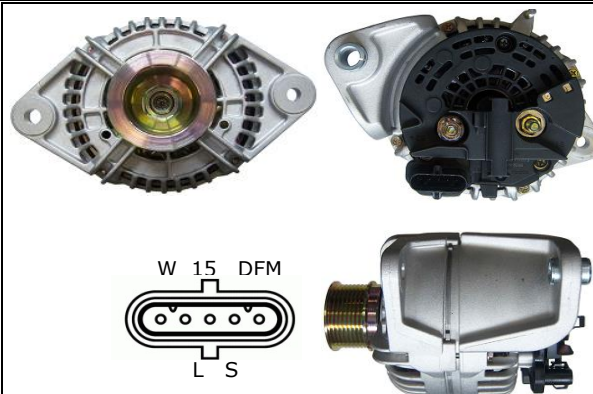

ALT420

OEM	0123515009
Lucas	LRB00426
HC	CA1147IR
Delco	DRA9520, DRB0600
Elstock	28-2806
Bosch Exchange	
Valeo	437655
Volts	12V
Output	120A
Pulley	PVR6
Type	Bosch 0123515
Fits	Audi, VW Volkswagen

ALT421

OEM	0124655006
Lucas	LRA03417, LRA03207
HC	48-6529, 48-5819
Delco	DRB7410, DRB0004
Elstock	
Bosch Exchange	0986047410
Valeo	
Volts	24V
Output	110A
Pulley	PVR8
Type	Bosch NCB2
Fits	DAF
Note	OE Regulator Fitted

ALT422

OEM	0124655007
Lucas	LRA02935
HC	CA1880IR
Delco	
Elstock	48-5549
Bosch Exchange	0986047820
Valeo	
Volts	24V
Output	110A
Pulley	PVR8
Type	Bosch NCB2
Fits	Scania Bus, Scania Engines
Note	OE Regulator Fitted

ALT423

OEM	0124655008
Lucas	LRA02877, LRA02801
HC	CA1883IR
Delco	DRB0002
Elstock	48-4993
Bosch Exchange	0986046290, 0986047440
Valeo	
Volts	24V
Output	110A
Pulley	PVR8
Type	Bosch NCB2
Fits	Volvo
Note	OE Regulator Fitted