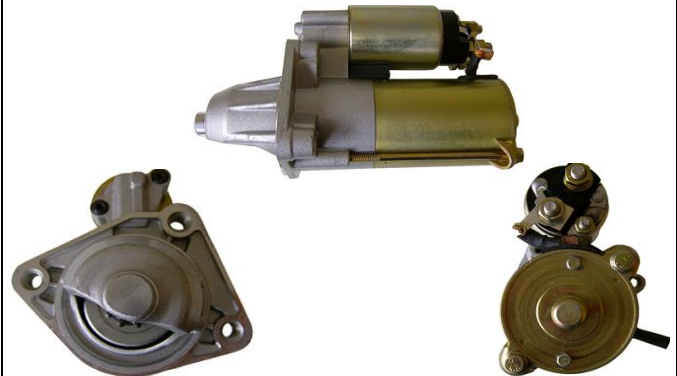

STM640

OEM	0001108121
Lucas	LRS00992, LRS02117, LRS00755
HC	CS1107, CS719, CS790
Delco	DRS3699, DRS6470, DRS3567
Elstock	25-2010, 25-3310, 25-2012
Bosch Exchange	0986016470
Valeo	455724
Volts	12V
Output	1.4Kw
Tooth	10T
Type	Bosch 108 Series
Fits	Ford
Rotation	CW