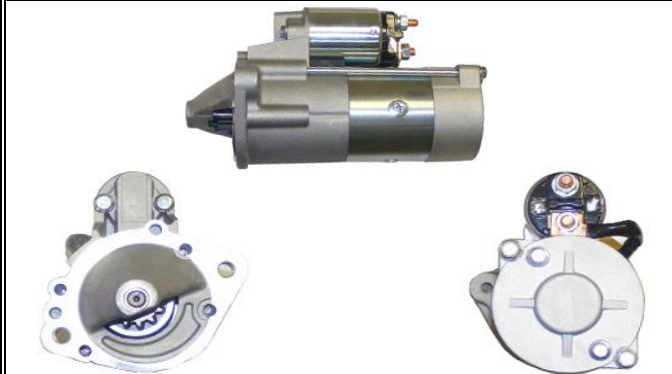

STM690

OEM	2110-3708-10
Lucas	LRS01435
HC	CS1182
Delco	DRS3715
Elstock	25-2348
Bosch Exchange	
Valeo	
Volts	12V
Output	1.4Kw
Tooth	9T
Type	Mitsubishi
Fits	Lada, Volkswagen
Rotation	CCW