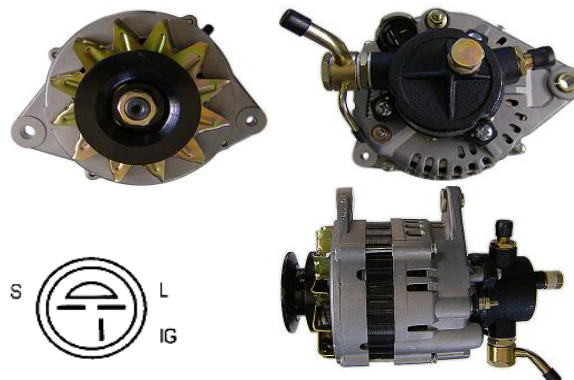

ALT299

OEM	63321746
Lucas	LRA01141, LRB00359
HC	CA1475IR
Delco	DRA3653
Elstock	27-3787, 27-3793
Bosch Exchange	0986044651
Valeo	437619

Volts	12V
Output	95A
Pulley	Coupling
Type	Marelli A115i
Fits	Ford

ALT302

OEM	0124525055
Lucas	LRA02845
HC	CA1908IR
Delco	DRB7150
Elstock	28-4961
Bosch Exchange	0986047150
Valeo	

Volts	12V
Output	150A
Pulley	PVR6
Type	Bosch 0124525
Fits	Mercedes Benz

ALT303im

OEM	
Lucas	LRB00423
HC	CA1208IR
Delco	DRA4037
Elstock	28-2721
Bosch Exchange	
Valeo	

Volts	12V
Output	120A
Pulley	PVR7
Type	Marelli A127im
Fits	Alfa Romeo, Fiat, Lancia

ALT305

OEM	LR180-501
Lucas	LRB00262
HC	JA1290IR
Delco	DRA3663
Elstock	28-2903
Bosch Exchange	0986043121
Valeo	

Volts	12V
Output	80A
Pulley	Single V
Type	Hitachi LR180
Fits	Isuzu, Opel, Vauxhall