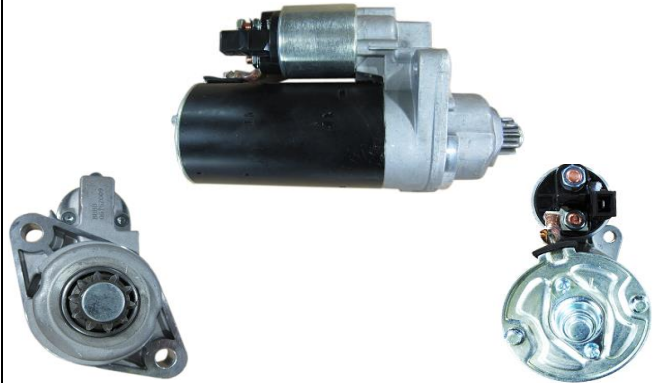

STM1111

OEM	0001125021
Lucas	LRT00221
HC	CS1200
Delco	DRS8500
Elstock	25-2474
Bosch Exchange	0986018500
Valeo	458586

Volts	12V
Output	2.0KW
Tooth	10T
Type	Bosch 0001125
Fits	Seat, Skoda, VW
Rotation	CCW

STM1112

OEM	028000-7370
Lucas	LRS00741
HC	JS642
Delco	DRS3018
Elstock	25-1432
Bosch Exchange	0986015331
Valeo	

Volts	12V
Output	2.0Kw
Tooth	11T
Type	Nippondenso
Fits	Toyota, MetroCab
Rotation	CW