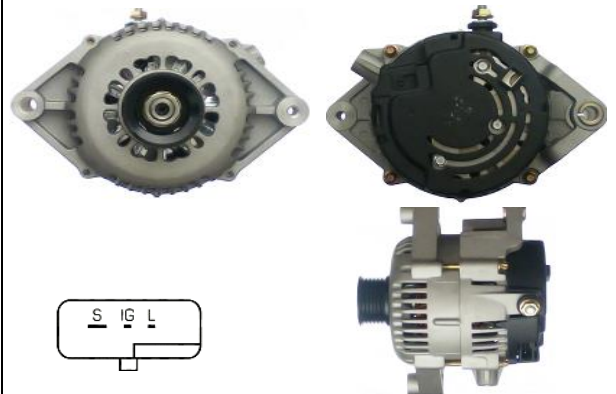

## ALT272

<b>OEM</b>	
Lucas	LRB00432, LRB00434
HC	CA1745IR
Delco	DRA3636, DRA3637
Elstock	28-2954, 28-2946
Bosch Exchange	
Valeo	437828

Volts	12V
Output	105A
Pulley	PVR6
Type	Delco
Fits	Chevrolet, Daewoo