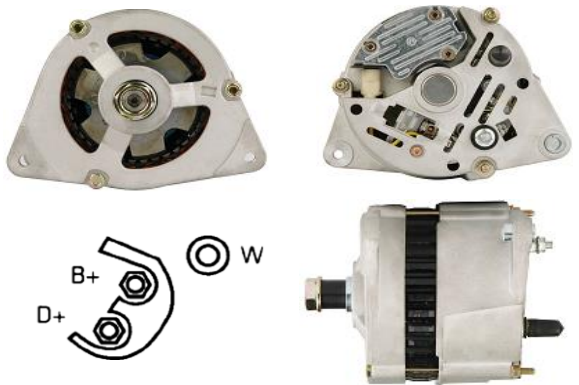

ALT110

OEM	54022244
Lucas	LRA00376, LRA00461, LRA00602
HC	CA226IR, CA600IR, CA1384IR
Delco	DRA0760, DRA0790, DRA1050
Elstock	28-0604, 28-0795, 28-0809
Bosch Exchange	0986030760, 0986030790
Valeo	432825, 432832, 432836, 436145
Volts	12V
Output	75A
Pulley	Single V
Type	Lucas A127
Fits	Case, Ford, JCB, Landrover