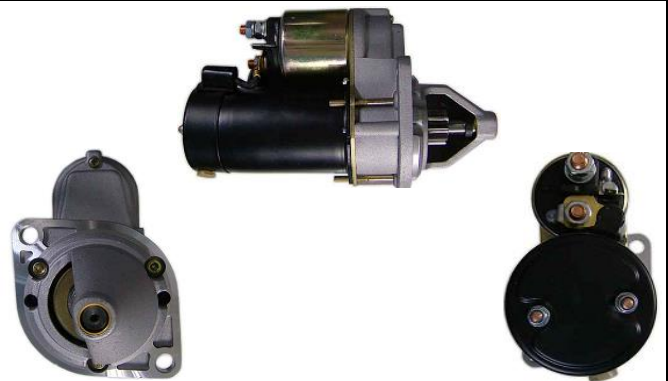

STM533

OEM	0001121006
Lucas	LRT00177
HC	CS1062
Delco	DRS7830
Elstock	25-2225
Bosch Exchange	0986017830
Valeo	458160

Volts	12V
Output	1.1Kw
Tooth	9T
Type	Bosch 121 Series
Fits	Audi, Seat, Skoda, Vw
Rotation	CCW

STM534

OEM	D6RA76
Lucas	LRT00101
HC	CS886
Delco	DRS3277
Elstock	25-2026
Bosch Exchange	0986018561
Valeo	455697

Volts	12V
Output	1.4Kw
Tooth	8T
Type	Valeo D6RA
Fits	Chrysler, Mitsubishi
Rotation	CW

STM535

OEM	0001107423
Lucas	LRS02298
HC	CS1412
Delco	DRT1500
Elstock	25-3469
Bosch Exchange	0986021500
Valeo	

Volts	12V
Output	1.2Kw
Tooth	9T
Type	Bosch 0001107
Fits	BMW
Rotation	CW

STM536

OEM	443115141310
Lucas	LRT00110, LRS00492
HC	CS798
Delco	DRS3369
Elstock	25-1448, 25-1191
Bosch Exchange	0986015701
Valeo	455553

Volts	12V
Output	1.2Kw
Tooth	9T
Type	Valeo D6RA
Fits	Skoda
Rotation	CW