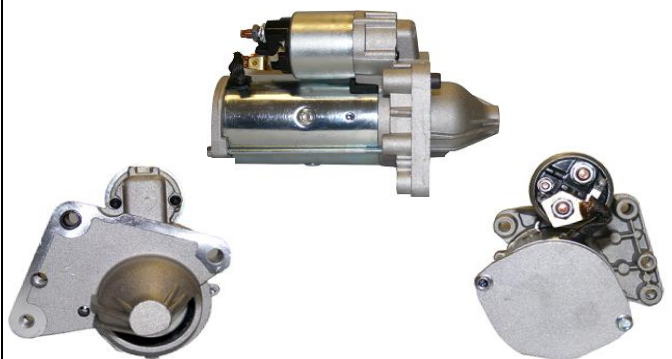

STM961

OEM	D6G1
Lucas	LRS02252
HC	CS1346
Delco	DRS0063
Elstock	25-3423
Bosch Exchange	0986024200
Valeo	458191, 726039
Volts	12V
Output	1.3Kw
Tooth	9T
Type	Valeo D6G
Fits	Alfo Romeo, Fiat, Lancia, Opel Vauxhall
Rotation	CW

STM963

OEM	D7G26
Lucas	LRS02275
HC	CS1391
Delco	DRS0085
Elstock	25-3446
Bosch Exchange	0986023580
Valeo	458237
Volts	12V
Output	2.2Kw
Tooth	11T
Type	Valeo TS
Fits	Citroen, Mini, Peugeot
Rotation	CW

STM964

OEM	TS22E1
Lucas	LRS02304
HC	CS1415
Delco	DRS0113
Elstock	25-3476
Bosch Exchange	0986023530
Valeo	
Volts	12V
Output	2.2Kw
Tooth	11T
Type	Valeo TS
Fits	Nissan, Opel, Renault, Vauxhall
Rotation	CW

STM965

OEM	TS18E13
Lucas	LRS01737
HC	CS1329
Delco	DRS3976
Elstock	25-3296
Bosch Exchange	0986022790
Valeo	458185
Volts	12V
Output	1.5Kw
Tooth	11T
Type	Valeo TS
Fits	Citroen, Peugeot, Suzuki, Mini
Rotation	CW