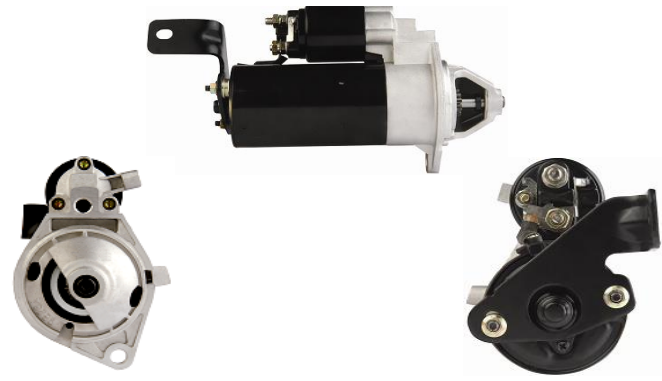

STM527

OEM	0001107045
Lucas	LRS02084, LRT00107
HC	CS879
Delco	DRS6880, DRS7920
Elstock	25-2079, 25-2264
Bosch Exchange	0986016880, 0986017920
Valeo	455879, 458184
Volts	12V
Output	1.2Kw
Tooth	9T
Type	Bosch 107 Series
Fits	Opel, Vauxhall
Rotation	CW