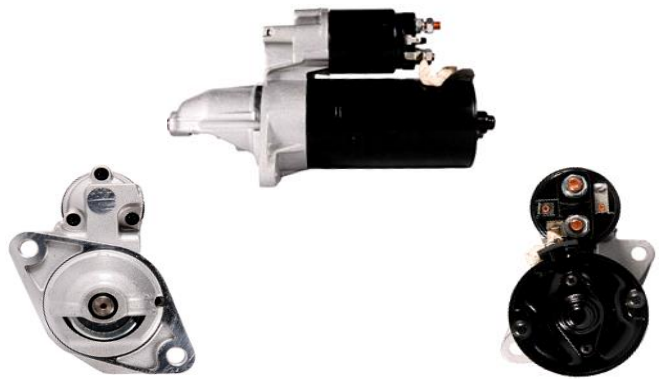

STM557

OEM	0001107078
Lucas	LRS01321
HC	JS737
Delco	DRS3703
Elstock	25-2094
Bosch Exchange	
Valeo	

Volts	12V
Output	1.2Kw
Tooth	9T
Type	Bosch 107 Series
Fits	Ford Tractor, PEL-JOB, Volvo
Rotation	CW