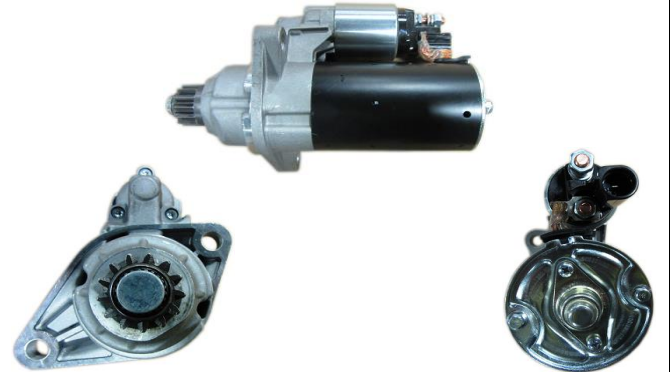

STM565

OEM	428000-4851
Lucas	LRS02766
HC	
Delco	
Elstock	
Bosch Exchange	0986025700
Valeo	
Volts	12V
Output	2.2Kw
Tooth	10T
Type	Nippondenso
Fits	Land Rover
Rotation	CW