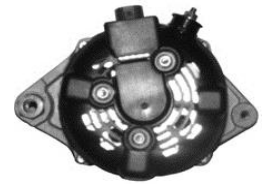

ALT599CP

OEM	104210-4101
Lucas	LRA02843
HC	CA1964IR
Delco	DRA0411
Elstock	28-4959
Bosch Exchange	
Valeo	
Volts	12V
Output	100A
Pulley	PVR6
Type	Nippondenso
Fits	Toyota