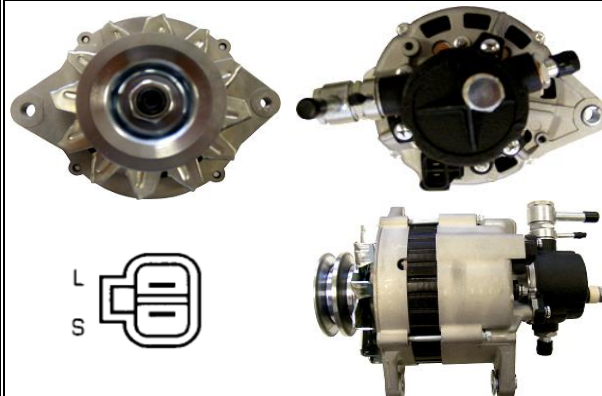

ALT155

OEM	LR170-408T
Lucas	LRA01350, LRA02614, LRB00341
HC	JA185IR, JA678IR
Delco	DRA3216, DRA3216N
Elstock	28-1500, 28-1732, 28-3933
Bosch Exchange	0986046421, 0986046431
Valeo	437777
Volts	12V
Output	70A
Pulley	Double V
Type	Motorcraft
Fits	Nissan, Nissan Commercial

ALT156

OEM	LR170-505
Lucas	LRB00303
HC	JA1172IR
Delco	DRA3545
Elstock	28-2772
Bosch Exchange	0986041791
Valeo	437134
Volts	12V
Output	70A
Pulley	Single V
Type	Hitachi LR170
Fits	Opel, Opel Commercial