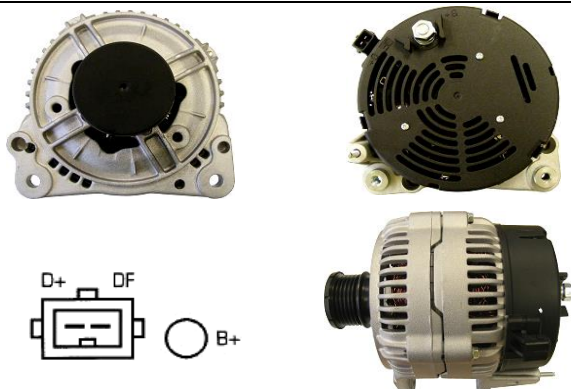

ALT431

OEM	0123510043
Lucas	LRB00408, LRA01748, LRB00317
HC	CA1501IR, CA1328IR, CA1327IR
Delco	DRB2750, DRB1330, DRA3797
Elstock	28-3535, 28-3539, 28-3901
Bosch Exchange	0986042750, 0986041330
Valeo	437216, 437496, 437214
Volts	12V
Output	120A
Pulley	PVR6
Type	Bosch 0124415
Fits	Opel, Vauxhall

ALT432

OEM	0123320029
Lucas	LRA01886, LRB00428
HC	CA1571IR, CA1563IR
Delco	DRB1110, DRA9420
Elstock	28-3749, 28-2796
Bosch Exchange	0986039420
Valeo	
Volts	12V
Output	120A
Pulley	PVR6
Type	Bosch 0123320
Fits	Mercedes Benz

ALT433

OEM	0124415030
Lucas	LRA02183
HC	CA1636IR
Delco	DRB2790
Elstock	28-4642
Bosch Exchange	0986042790
Valeo	
Volts	12V
Output	105A
Pulley	PVR6
Type	Bosch 0124415
Fits	Ford Commercial

ALT434CP

OEM	0123515020
Lucas	LRB00389
HC	
Delco	DRB1300
Elstock	28-2834
Bosch Exchange	0986041300
Valeo	
Volts	12V
Output	120A
Pulley	PVR6
Type	Bosch 0123515
Fits	Ford, Seat, Volvo, VW