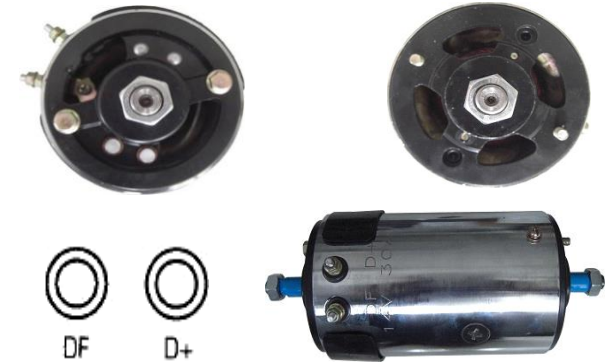

ALT2387CP

OEM	104211-3480
Lucas	LRA03954
HC	
Delco	DRA1458
Elstock	28-7564
Bosch Exchange	
Valeo	
Volts	12V
Output	115A
Pulley	PVR6
Type	Nippondenso
Fits	CITROEN, PEUGEOT, TOYOTA
Note	Stop & Start

ALT2388CP

OEM	104210-2910
Lucas	LRA04123
HC	
Delco	DRA1938
Elstock	27-7732
Bosch Exchange	
Valeo	
Volts	12V
Output	150A
Pulley	PVR6
Type	Nippondenso
Fits	FORD

DYN100

OEM	0101302111
Lucas	LRD00109
HC	CG19
Delco	DRA3579
Elstock	29-0612
Bosch Exchange	0986030050
Valeo	
Volts	12V
Output	30A
Pulley	
Type	Bosch
Fits	Farymann, VW

DYN101- DISCONTINUED

OEM	22700
Lucas	LRD00100, LRD00101
HC	CG50, CG52
Delco	DRA3576, DRA0071
Elstock	29-0503, 29-0520
Bosch Exchange	0986030071
Valeo	
Volts	12V
Output	22A
Pulley	
Type	Lucas
Fits	Blmc, Case IH, Ford, MG