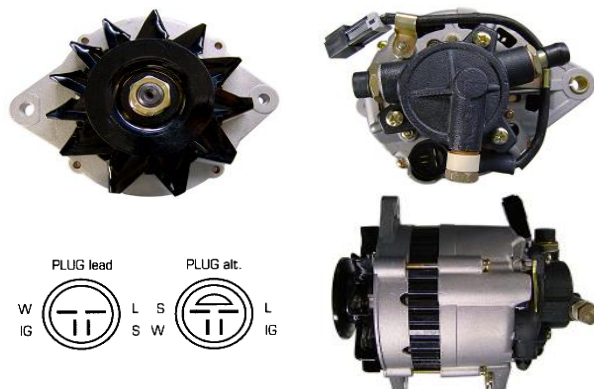

ALT159

OEM	54022305
Lucas	LRA00521
HC	CA584IR
Delco	DRA3089
Elstock	28-1684
Bosch Exchange	0986036071
Valeo	437378
Volts	12V
Output	75A
Pulley	PVR3
Type	Lucas A127
Fits	Ford, Ford Commercial