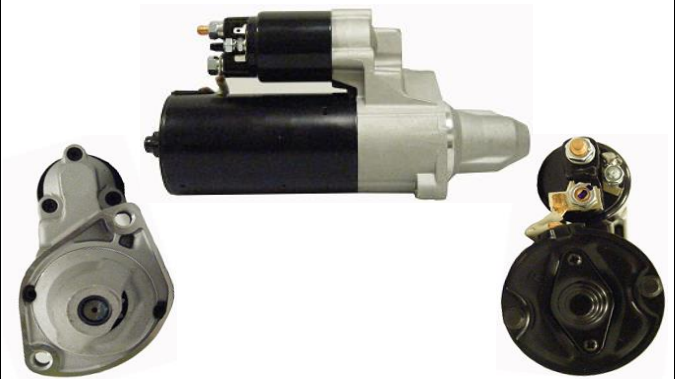

STM704

OEM	M1T80581
Lucas	LRS01376, LRS01460
HC	JD925, JS1139
Delco	DRS3595, DRS3728
Elstock	25-2235, 25-2394
Bosch Exchange	
Valeo	
Volts	12V
Output	1.4Kw
Tooth	8T
Type	Mitsubishi
Fits	Mitsubishi, Volvo
Rotation	CW