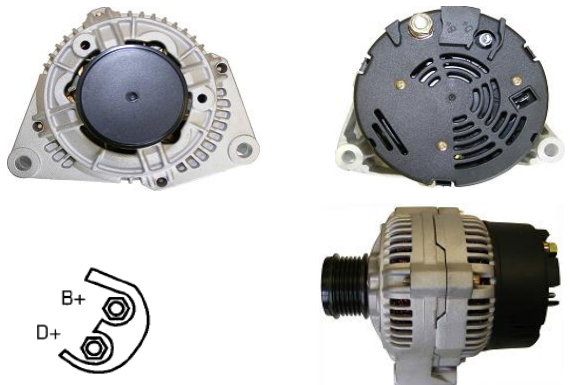

ALT463CP

OEM	0123320036
Lucas	LRB00484, LRB00483
HC	CA1255IR, CA1239IR
Delco	DRB0880, DRB0320
Elstock	28-3523, 28-2928
Bosch Exchange	
Valeo	437696, 437723
Volts	12V
Output	90A
Pulley	PVR6
Type	Bosch 0123320
Fits	Seat, VW Volkswagen

ALT464CP

OEM	0124515026
Lucas	LRA02756, LRA01865, LRB00518
HC	CA1540IR, CA1541IR
Delco	DRB1870, DRB4850
Elstock	28-3705, 28-3724
Bosch Exchange	0986044850, 0986042830
Valeo	437341, 746008, 437340
Volts	12V
Output	120A
Pulley	PVR5
Type	Bosch 0124515
Fits	Audi, Volkswagen

ALT465CP

OEM	0124325014
Lucas	LRB00476, LRB00477
HC	CA1547IR, CA1548IR
Delco	DRB2610, DRB2710
Elstock	28-4627, 28-4630
Bosch Exchange	0986042610, 0986042710
Valeo	437741, 437742
Volts	12V
Output	90A
Pulley	PVR5
Type	Bosch 0124325
Fits	Seat, VW

ALT467CP

OEM	0123320047
Lucas	LRA01675, LRA01902
HC	CA1254IR, CA1090IR
Delco	DRB1110, DRB0170
Elstock	28-2899, 28-3778
Bosch Exchange	
Valeo	
Volts	12V
Output	115A
Pulley	PVR6
Type	Bosch 0123320
Fits	Mercedes Benz