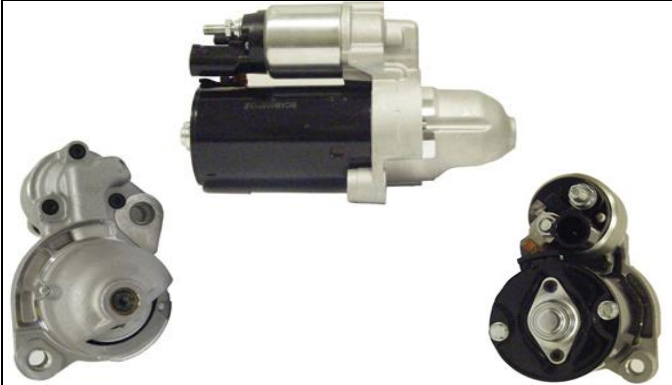

STM1201

OEM	0001108405
Lucas	LRS02208
HC	CS1339
Delco	DRS0035
Elstock	25-3379
Bosch Exchange	0986022430
Valeo	
Volts	12V
Output	1.2Kw
Tooth	10T
Type	Bosch 0001108
Fits	Audi
Rotation	CW

STM1202

OEM	0001231016
Lucas	LRS02180
HC	CS1268
Delco	DRT0170
Elstock	45-3353
Bosch Exchange	0986020170
Valeo	458332
Volts	24V
Output	4.0KW
Tooth	10T
Type	Bosch 0001231
Fits	Iveco
Rotation	CW