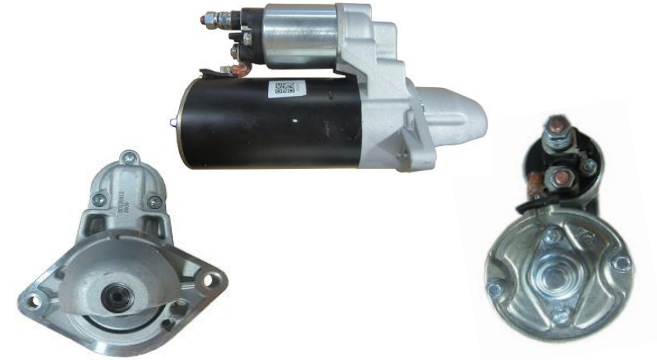

STM1270

OEM	0001138039
Lucas	LRS02584
HC	
Delco	DRS0313
Elstock	25-4256
Bosch Exchange	0986025130
Valeo	
Volts	12V
Output	1.4Kw
Tooth	11T
Type	Bosch 0001138
Fits	Mini Cooper
Rotation	CW
Note	Stop & Start