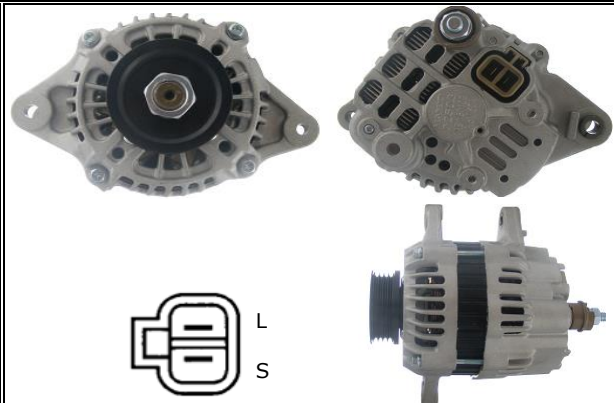

ALT184

OEM	A3TA5491
Lucas	LRA02079, LRA01939
HC	JA1523IR, JA1522IR
Delco	DRA4093, DRA4094
Elstock	28-4516, 28-3831
Bosch Exchange	0986049940, 0986045581
Valeo	

Volts	12V
Output	90A
Pulley	PVR4
Type	Mitsubishi
Fits	Mitsubishi, Volvo