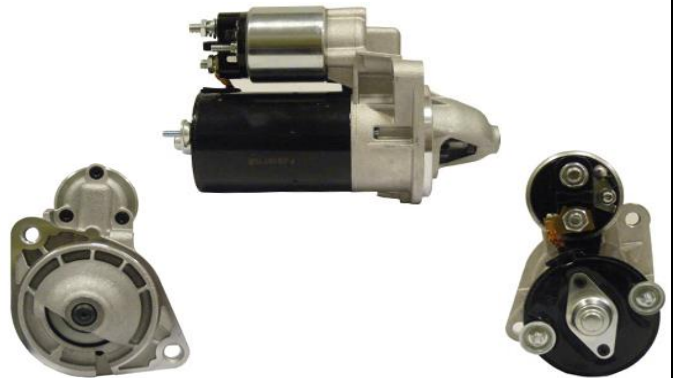

STM1199

OEM	228000-8360
Lucas	LRT00215
HC	JS1223
Delco	DRS3865
Elstock	25-2442
Bosch Exchange	0986020571
Valeo	

Volts	12V
Output	1.0Kw
Tooth	9T
Type	Nippondenso
Fits	Toyota
Rotation	CW