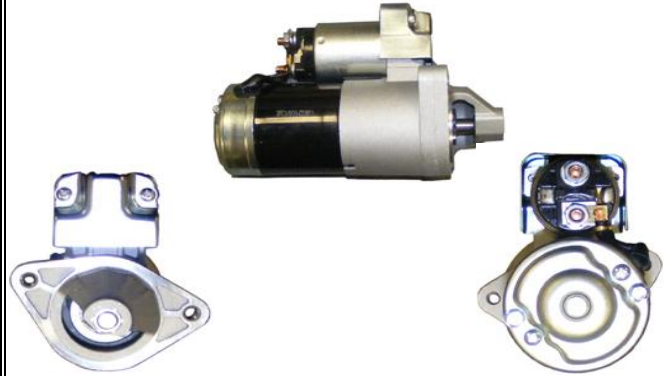

### STM687

<b>OEM</b>	<b>M1T79481</b>
Lucas	LRS01367
HC	JS1140
Delco	DRS3853
Elstock	25-2211
Bosch Exchange	0986022720
Valeo	458506
Volts	12V
Output	2.0Kw
Tooth	10T
Type	Mitsubishi
Fits	Mitsubishi, Hyundai
Rotation	CW