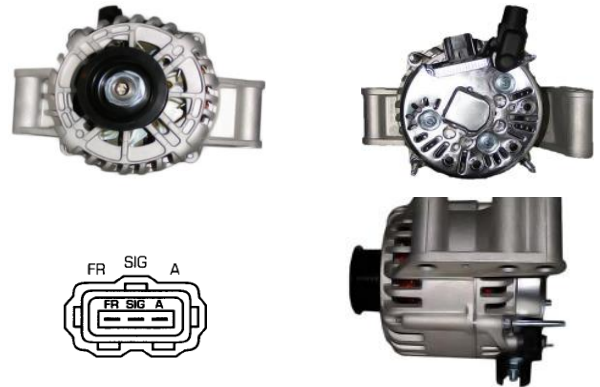

ALT383

OEM	1303447
Lucas	LRA02799
HC	
Delco	DRA0178
Elstock	27-4916
Bosch Exchange	
Valeo	

Volts	12V
Output	80A
Pulley	PVR6
Type	Visteon
Fits	Ford