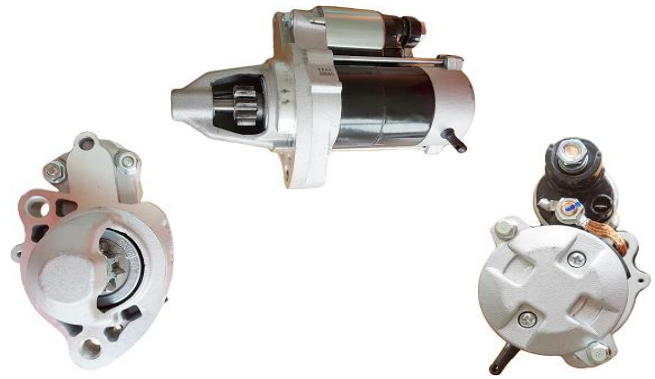

STM1172

OEM	M0T45271
Lucas	LRS02183
HC	JS1359
Delco	DRS0079
Elstock	25-3356
Bosch Exchange	0986023520
Valeo	
Volts	12V
Output	0.9Kw
Tooth	8T
Type	Mitsubishi M0T4
Fits	Mitsubishi, Smart
Rotation	CCW