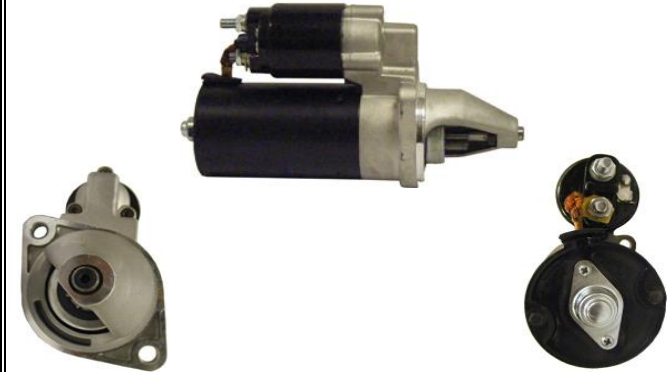

STM693

OEM	M1T77381
Lucas	LRS00885
HC	JS637
Delco	DRS3154
Elstock	25-1158
Bosch Exchange	0986016011
Valeo	455915
Volts	12V
Output	1.4Kw
Tooth	10T
Type	Mitsubishi
Fits	Ford US, Kia, Mazda
Rotation	CW