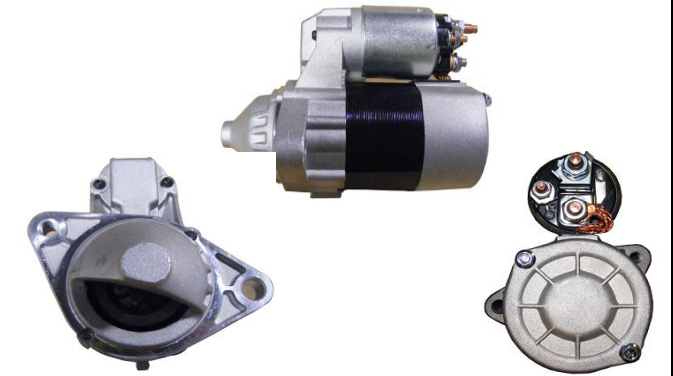

STM1104

OEM	0001108150
Lucas	LRT00140
HC	CS982
Delco	DRS7330
Elstock	25-2105
Bosch Exchange	0986017330
Valeo	455885
Volts	12V
Output	1.4Kw
Tooth	9T
Type	Bosch 0001108
Fits	Opel, Vauxhall
Rotation	CW

STM1105

OEM	63103002
Lucas	LRT00147
HC	CS975
Delco	DRS3104, DRS3313, DRS3697
Elstock	25-2051
Bosch Exchange	
Valeo	455872
Volts	12V
Output	1.0Kw
Tooth	9T
Type	Marelli
Fits	Citroen, Fiat, Lancia, Peugeot
Rotation	CW

STM1108

OEM	SM40216
Lucas	LRT00183
HC	JS1083
Delco	DRS3753
Elstock	25-1491
Bosch Exchange	
Valeo	
Volts	12V
Output	1.2Kw
Tooth	9T
Type	Mitsuba
Fits	Honda
Rotation	CW

STM1109

OEM	D7E31
Lucas	LRT00206
HC	JS1226
Delco	DRS8630
Elstock	25-3061
Bosch Exchange	0986018630
Valeo	458159
Volts	12V
Output	0.7Kw
Tooth	8T
Type	Valeo
Fits	Nissan
Rotation	CW