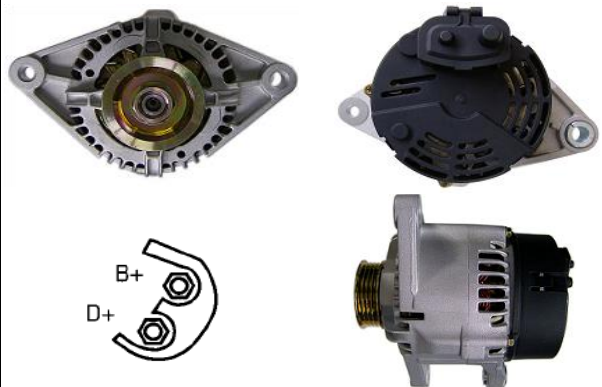

ALT209

OEM	LR170-411
Lucas	LRA00939
HC	JA673IR
Delco	DRA3275
Elstock	28-1589
Bosch Exchange	0986037811
Valeo	436724
Volts	12V
Output	70A
Pulley	Single V
Type	Hiatchi LR170
Fits	Opel, Vauxhall

ALT211

OEM	A002TB2891
Lucas	LRA02810, LRA03102
HC	
Delco	DRA0366, DRA0655
Elstock	28-4928, 28-5714
Bosch Exchange	
Valeo	
Volts	12V
Output	110A
Pulley	PVR5
Type	Mitsubishi A2T
Fits	Subaru

ALT212

OEM	1022115300
Lucas	LRA02783, LRA02276
HC	JA1800IR, JA1809IR
Delco	DRA0122, DRA0112
Elstock	28-4907, 28-4757
Bosch Exchange	0986049211
Valeo	
Volts	12V
Output	90A
Pulley	PVR6
Type	Nippondenso
Fits	Toyota

ALT213

OEM	63321610
Lucas	LRA01734
HC	CA1158IR
Delco	DRA3395
Elstock	28-3513
Bosch Exchange	0986040661, 0986040671
Valeo	
Volts	12V
Output	95A
Pulley	PVR4
Type	Marelli A115i
Fits	Fiat