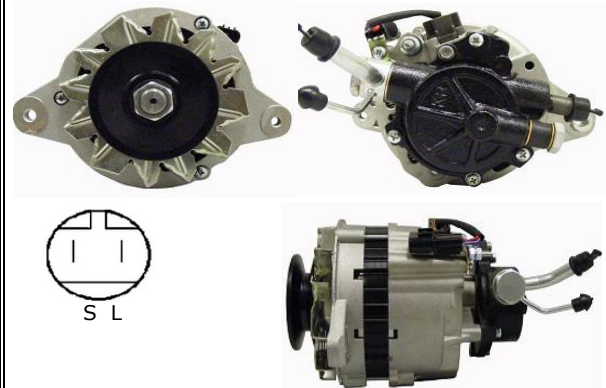

## ALT2003

<b>OEM</b>	<b>37300-42114</b>
Lucas	LRA01499
HC	JA1366IR
Delco	DRA3848
Elstock	28-2554
Bosch Exchange	0986046401
Valeo	
Volts	12V
Output	65A
Pulley	Single V
Type	Hyundai
Fits	Hyundai