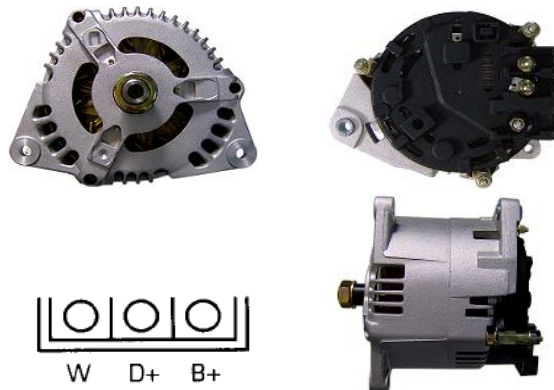

## ALT214CP

<b>OEM</b>	<b>0124525082</b>
Lucas	LRA02884, LRA02974
HC	CA1876IR, CA1933IR
Delco	DRA0293, DRA0104
Elstock	28-5501, 28-5588
Bosch Exchange	0986080400
Valeo	437559

Volts	12V
Output	150A
Pulley	PVR6
Type	Bosch 0124525
Fits	Nissan, Renault

## ALT215

<b>OEM</b>	<b>23974</b>
Lucas	LRB00127
HC	
Delco	DRA3588
Elstock	28-2685
Bosch Exchange	0986034470, 0986044591
Valeo	

Volts	12V
Output	75A
Pulley	None
Type	Lucas A127
Fits	Ford, Landrover

## ALT216

<b>OEM</b>	<b>54022524</b>
Lucas	LRB00291
HC	
Delco	DRA3668
Elstock	
Bosch Exchange	
Valeo	

Volts	12V
Output	120A
Pulley	None
Type	Lucas A127i
Fits	JCB, Landrover