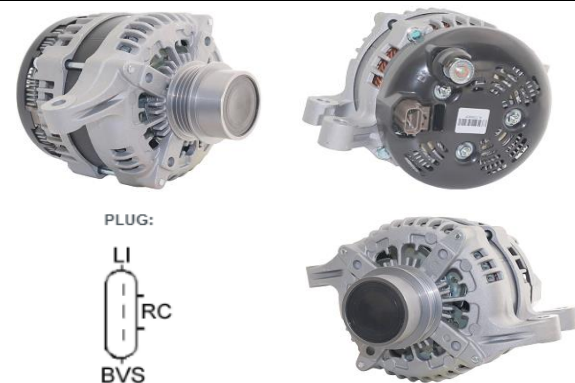

ALT2356CP

OEM	104210-2170
Lucas	LRA04136
HC	
Delco	DRA1237
Elstock	28-7745
Bosch Exchange	
Valeo	
Volts	12V
Output	150A
Pulley	PVR6
Type	Nippondenso
Fits	CADILLAC, OPEL, SAAB, VAUXHALL

ALT2357

OEM	104210-6501
Lucas	LRA04162
HC	
Delco	DRA1788
Elstock	28-7771
Bosch Exchange	
Valeo	
Volts	12V
Output	210A
Pulley	PVR8
Type	Nippondenso
Fits	BMW

ALT2358CP

OEM	TG15C144
Lucas	LRA04223
HC	
Delco	
Elstock	28-7832
Bosch Exchange	
Valeo	439656, 439782, 440242
Volts	12V
Output	150A
Pulley	PVR6
Type	Valeo TG15C
Fits	AUDI

ALT2359CP

OEM	104211-0310
Lucas	LRA04260
HC	
Delco	DRA1940
Elstock	28-7869
Bosch Exchange	
Valeo	
Volts	12V
Output	175A
Pulley	PVR4
Type	Nippondenso
Fits	FORD