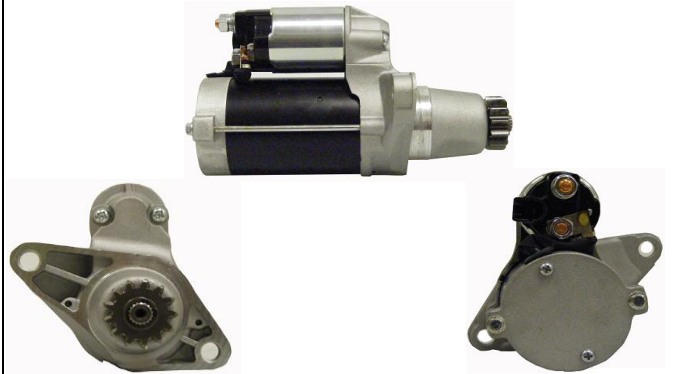

STM1098

OEM	2.28E+09
Lucas	LRS02261
HC	JS1363
Delco	DRS0045
Elstock	25-3432
Bosch Exchange	
Valeo	
Volts	12V
Output	1.6Kw
Tooth	13T
Type	Nippondenso
Fits	Lexus, Toyota
Rotation	CW

STM1099

OEM	TS24E3
Lucas	LRS02265
HC	JS1369
Delco	DRS0288
Elstock	25-3436
Bosch Exchange	
Valeo	
Volts	12V
Output	2.0Kw
Tooth	8T
Type	Nippondenso
Fits	Lexus, Toyota
Rotation	CW