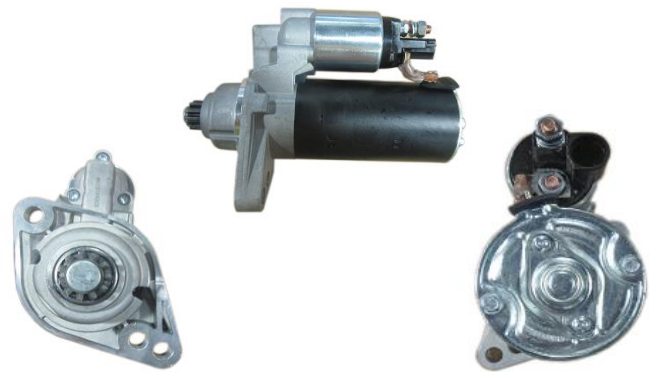

## STM1274

<b>OEM</b>	<b>0001138013</b>
Lucas	LRS02519
HC	
Delco	DRS0456
Elstock	25-4191
Bosch Exchange	0986025230
Valeo	
Volts	12V
Output	1.7Kw
Tooth	10T
Type	Audi
Fits	10T
Rotation	CW

**Note** **Stop & Start**