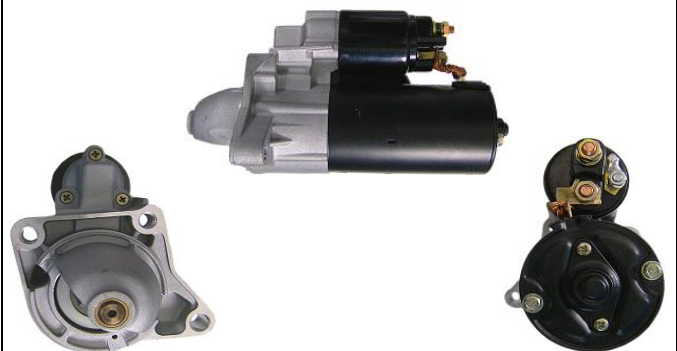

STM636

OEM	0001108064
Lucas	LRS00963
HC	CS377
Delco	DRS4840
Elstock	26-1175
Bosch Exchange	0986010720, 0986014840
Valeo	436001, 455676
Volts	12V
Output	1.8Kw
Tooth	9T
Type	Bosch 110 Series
Fits	BMW
Rotation	CW

STM638

OEM	93BB11000-KA
Lucas	LRT00117
HC	CS961
Delco	DRS3568
Elstock	25-2305
Bosch Exchange	
Valeo	
Volts	12V
Output	1.5Kw
Tooth	22T
Type	Motorcraft
Fits	Ford, Jaguar
Rotation	CCW

STM639

OEM	0001107043
Lucas	LRT00167, LRS00965
HC	CS1050
Delco	DRS7060
Elstock	25-2050
Bosch Exchange	0986017060, 0986017070
Valeo	458116, 458117
Volts	12V
Output	1.1Kw
Tooth	10T
Type	Bosch 107 Series
Fits	Ford, Mazda
Rotation	CW

STM640

OEM	0001108121
Lucas	LRS00992, LRS02117, LRS00755
HC	CS1107, CS719, CS790
Delco	DRS3699, DRS6470, DRS3567
Elstock	25-2010, 25-3310, 25-2012
Bosch Exchange	0986016470
Valeo	455724
Volts	12V
Output	1.4Kw
Tooth	10T
Type	Bosch 108 Series
Fits	Ford
Rotation	CW