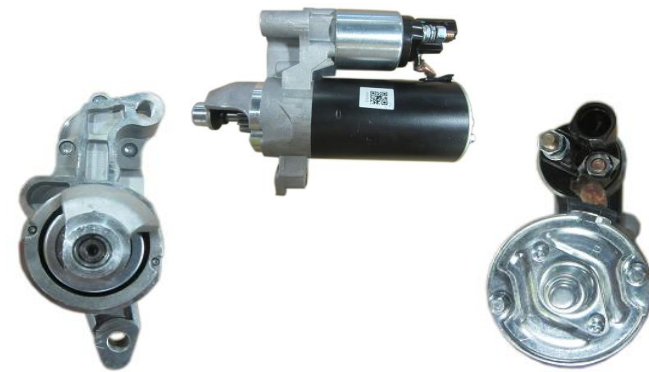

STM1275

OEM	M2T87271
Lucas	LRS02160
HC	JS1352
Delco	DRS0048
Elstock	25-3336
Bosch Exchange	0986023180
Valeo	
Volts	12V
Output	2.0Kw
Tooth	10T
Type	Mitsubishi M2T8
Fits	Ford US, Mazda
Rotation	CW