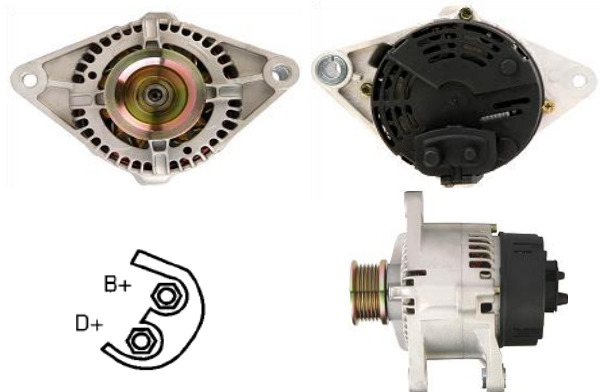

ALT132

OEM	LR170-502
Lucas	LRA01715, LRA01760, LRB00194
HC	JA769IR
Delco	DRA3279, DRA4147
Elstock	28-1747, 28-2978, 28-3536
Bosch Exchange	0986040581, 0986045631
Valeo	437152

Volts	12V
Output	70A
Pulley	Single V
Type	Hitachi LR170
Fits	Nissan