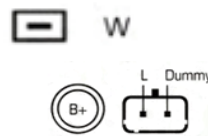

ALT455

OEM	2542327B
Lucas	LRB00505
HC	CA1621IR
Delco	DRA3915
Elstock	28-4612
Bosch Exchange	
Valeo	437200
Volts	12V
Output	110A
Pulley	PVR6
Type	Valeo
Fits	Renault