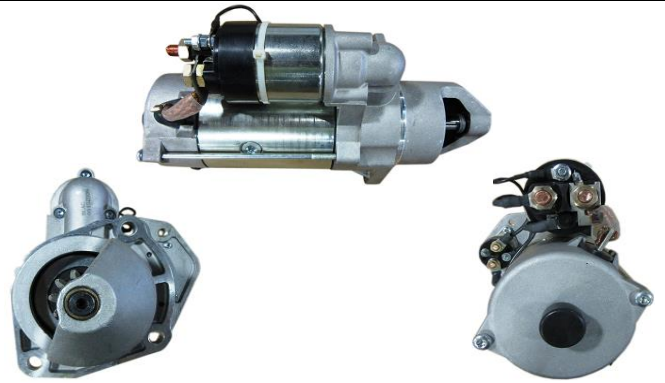

STM1203

OEM	
Lucas	LRS02201
HC	
Delco	DRS0087
Elstock	25-3372
Bosch Exchange	
Valeo	
Volts	12V
Output	1.7Kw
Tooth	9T
Type	Bosch 108 Series
Fits	BMW
Rotation	CW