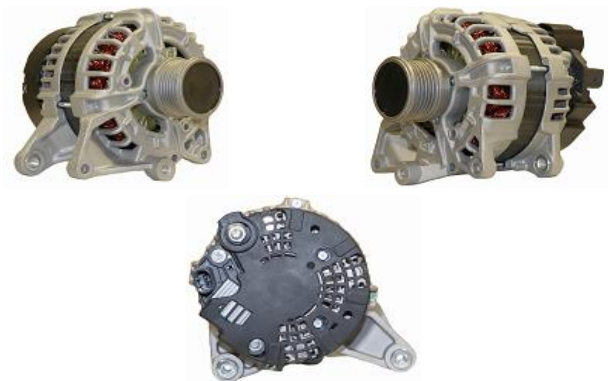

ALT2354CP

OEM	96866018
Lucas	LRA03218
HC	
Delco	DRA0573
Elstock	28-5830
Bosch Exchange	
Valeo	
Volts	12V
Output	120A
Pulley	PVR6
Type	Delco
Fits	CHEVROLET, OPEL, VAUXHALL