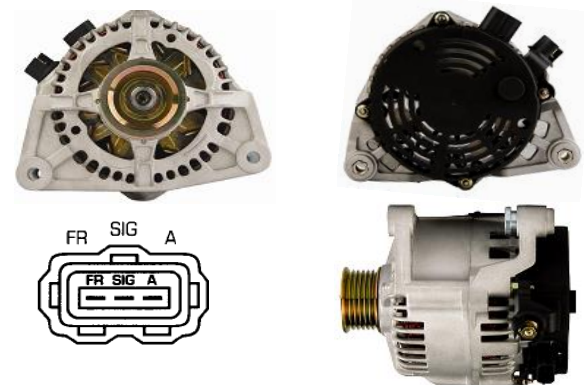

ALT136

OEM	63321641
Lucas	LRA00901, LRA00899
HC	CA617IR, CA618IR
Delco	DRA3238, DRA3243
Elstock	28-1661, 28-1662
Bosch Exchange	0986038710, 0986038730
Valeo	436257, 436258, 746031

Volts	12V
Output	95A
Pulley	Single V
Type	Valeo A11vi
Fits	Citroen, Peugeot