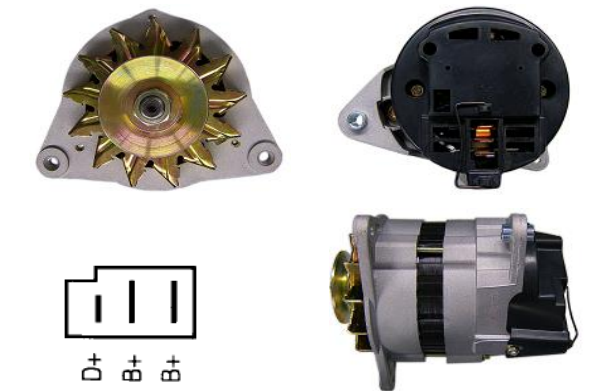

ALT115

OEM 63321741

Lucas	LRB00448, LRB00449
HC	
Delco	DRA3815, DRA3816, DRA3949
Elstock	28-3922, 28-4515, 28-4555
Bosch Exchange	
Valeo	

Volts	12V
Output	95A
Pulley	PVR5
Type	Marelli A115i
Fits	Citroen, Peugeot