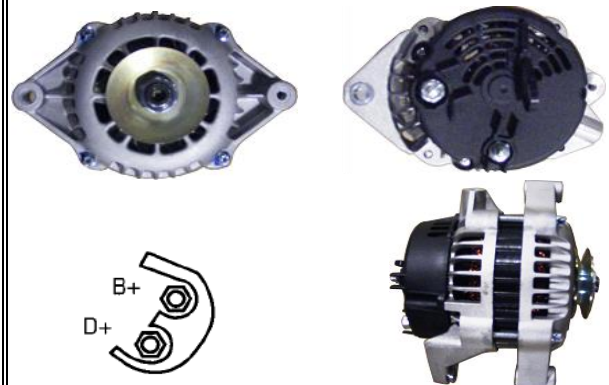

ALT313

OEM	23814
Lucas	LRA00122
HC	CA2901R
Delco	
Elstock	28-0548
Bosch Exchange	
Valeo	
Volts	12V
Output	50A
Pulley	Single V
Type	Lucas 18 ACR
Fits	Ford, Heden Fork Lift

ALT319

OEM	63320349
Lucas	LRB00367
HC	
Delco	DRA3677
Elstock	28-3797
Bosch Exchange	
Valeo	
Volts	12V
Output	120A
Pulley	Single V
Type	Marelli A127i
Fits	JCB

ALT320

OEM	LR1100-501B
Lucas	LRB00299
HC	JA13701R
Delco	DRA3789
Elstock	28-2659
Bosch Exchange	0986043941
Valeo	
Volts	12V
Output	100A
Pulley	Single V
Type	Hitachi LR1100
Fits	Opel

ALT321

OEM	12041129
Lucas	LRB00164, LRB00165
HC	CA10661R, CA11461R
Delco	DRA9570, DRA9230
Elstock	28-2689, 28-2653
Bosch Exchange	0986039230, 0986039570
Valeo	437211, 437207
Volts	12V
Output	120A
Pulley	Single V
Type	Delco
Fits	Opel, Vauxhall