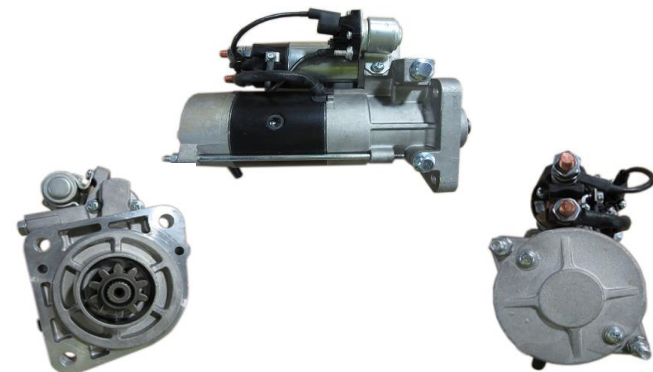

STM1239

OEM	0001368310
Lucas	LRS01908
HC	
Delco	DRS7870
Elstock	45-2308
Bosch Exchange	0986017870
Valeo	
Volts	24V
Output	4.0Kw
Tooth	11T
Type	Bosch 0001368
Fits	Man Bus, Man Engine
Rotation	CW

STM1240

OEM	0001372001
Lucas	LRS01907
HC	CS1077
Delco	DRS7320
Elstock	45-2279
Bosch Exchange	0986017320
Valeo	458176
Volts	24V
Output	6.2Kw
Tooth	11T
Type	Bosch 0001372
Fits	Mercedes Truck
Rotation	CW

STM1241

OEM	M9T61671
Lucas	LRS02401
HC	CS1432
Delco	DRS0229
Elstock	45-4073
Bosch Exchange	
Valeo	
Volts	24V
Output	5.5Kw
Tooth	12T
Type	Mitsubishi M9T
Fits	Iveco
Rotation	CW

STM1242

OEM	M8T62471
Lucas	LRS02528
HC	
Delco	DRS0392
Elstock	45-4200
Bosch Exchange	
Valeo	
Volts	24V
Output	5.0Kw
Tooth	10T
Type	Mitsubishi
Fits	Volvo Truck
Rotation	CW