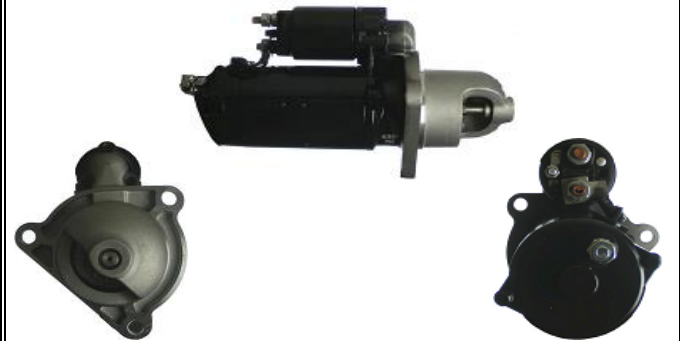

STM943

OEM	1110076
Lucas	LRS00781
HC	CS713
Delco	DRS5970
Elstock	25-1339
Bosch Exchange	0986015970
Valeo	455727
Volts	12V
Output	1.8Kw
Tooth	9T
Type	Bosch 0001110
Fits	SEAT, SKODA, VW
Rotation	CW