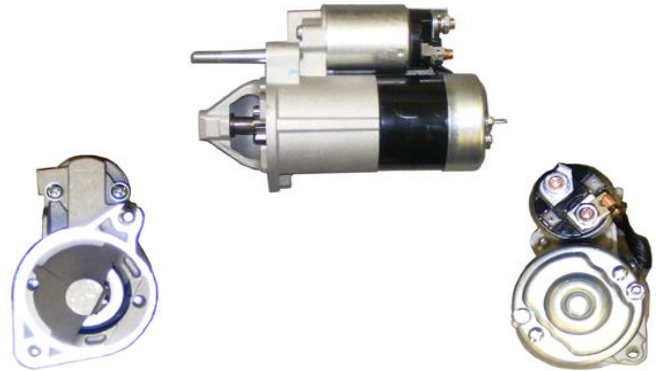

### STM777

<b>OEM</b>	<b>10461754</b>
Lucas	
HC	
Delco	
Elstock	
Bosch Exchange	
Valeo	
Volts	24V
Output	8.3Kw
Tooth	11T
Type	Delco
Fits	Cummins
Rotation	CW