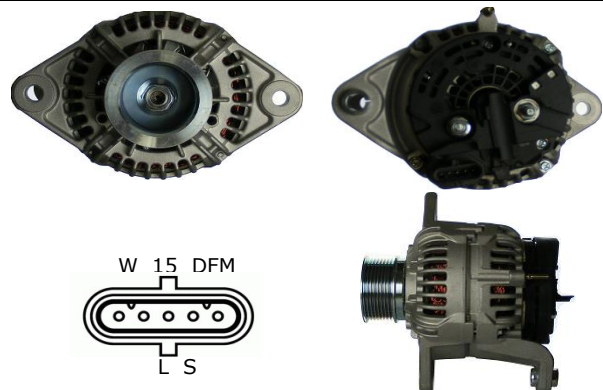

ALT381CP

OEM	1477856
Lucas	LRA02338, LRA02562
HC	CA1777IR
Delco	DRA4247
Elstock	27-4838
Bosch Exchange	0986049151
Valeo	

Volts	12V
Output	80A
Pulley	PVR6
Type	Visteon
Fits	Ford, Mazda

ALT382

OEM	2015001003
Lucas	LRA02926
HC	
Delco	DRA0022
Elstock	27-5541
Bosch Exchange	
Valeo	

Volts	12V
Output	105A
Pulley	PVR6
Type	Visteon
Fits	Ford

ALT383

OEM	1303447
Lucas	LRA02799
HC	
Delco	DRA0178
Elstock	27-4916
Bosch Exchange	
Valeo	

Volts	12V
Output	80A
Pulley	PVR6
Type	Visteon
Fits	Ford

ALT386

OEM	0124655021
Lucas	LRA03420
HC	
Delco	DRA0286
Elstock	48-6532
Bosch Exchange	
Valeo	

Volts	24V
Output	120A
Pulley	PVR8
Type	Bosch 0124655 NCB2
Fits	Volvo Truck