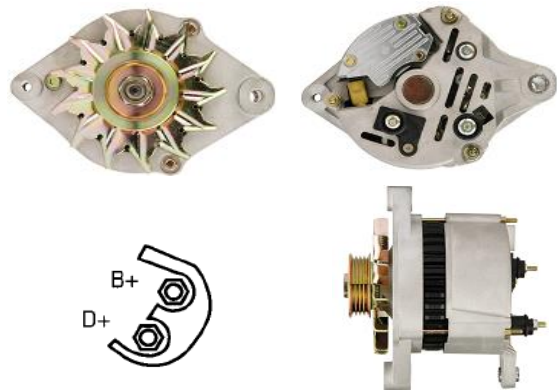

ALT102

OEM	10479914
Lucas	LRB00319, LRB00320, LRA02121
HC	CA1051IR, CA1103IR, CA1170IR
Delco	DRA3703, DRA3704, DRB1240
Elstock	28-1913, 28-2737, 28-2847
Bosch Exchange	0986039250, 0986041240
Valeo	436719, 436720
Volts	12V
Output	120A
Pulley	PVR6
Type	Delco
Fits	Opel, Saab, Vauxhall