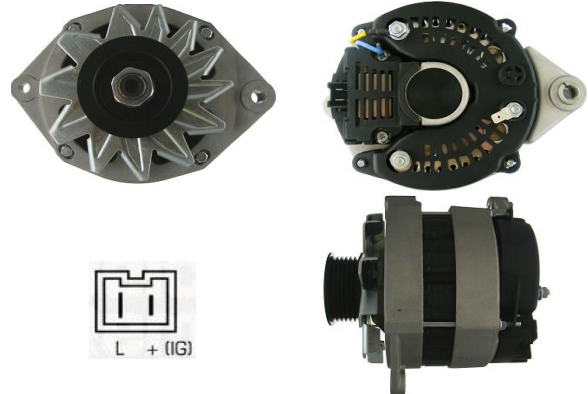

ALT170

OEM	A14N102
Lucas	LRA00566, LRA00933
HC	CA838IR
Delco	DRA3246, DRA3079
Elstock	28-1709, 28-1872
Bosch Exchange	0986039961
Valeo	
Volts	12V
Output	90A
Pulley	PVR6
Type	Valeo A14N
Fits	Renault

ALT171

OEM	2541173
Lucas	LRA00966, LRA01292
HC	CA574IR, CA625IR
Delco	DRA3083, DRA0174, DRA3084
Elstock	28-0892, 28-1567
Bosch Exchange	0986036880
Valeo	436309
Volts	12V
Output	70A
Pulley	PVR6
Type	Valeo A13N
Fits	Volvo