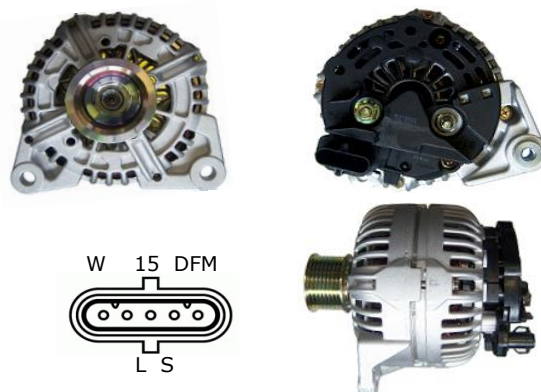

ALT422

OEM	0124655007
Lucas	LRA02935
HC	CA1880IR
Delco	
Elstock	48-5549
Bosch Exchange	0986047820
Valeo	
Volts	24V
Output	110A
Pulley	PVR8
Type	Bosch NCB2
Fits	Scania Bus, Scania Engines
Note	OE Regulator Fitted