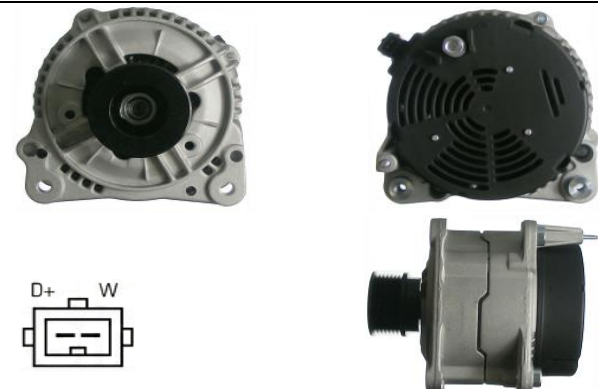

ALT366

OEM	123510022
Lucas	LRA01767, LRA01606, LRA01769
HC	CA1300IR
Delco	DRB1320, DRA9370, DRB1210
Elstock	28-3565, 28-2769, 28-3569
Bosch Exchange	
Valeo	437615, 437801, 437729
Volts	12V
Output	115A
Pulley	PVR6
Type	Bosch 0123510
Fits	Mercedes Benz