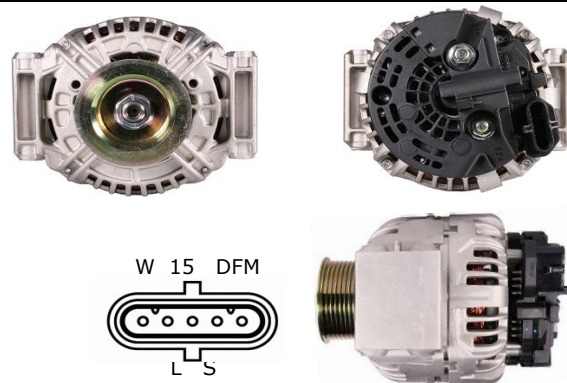

ALT423

OEM	0124655008
Lucas	LRA02877, LRA02801
HC	CA1883IR
Delco	DRB0002
Elstock	48-4993
Bosch Exchange	0986046290, 0986047440
Valeo	
Volts	24V
Output	110A
Pulley	PVR8
Type	Bosch NCB2
Fits	Volvo
Note	OE Regulator Fitted