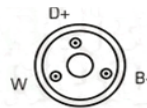

ALT2093NP

OEM	0120469014
Lucas	LRA00972
HC	CA518IR
Delco	DRA4370
Elstock	48-1634
Bosch Exchange	0986034370
Valeo	436440
Volts	24V
Output	55A
Pulley	NA
Type	Bosch 0120469
Fits	Volvo Bus, Volvo Penta & Truck