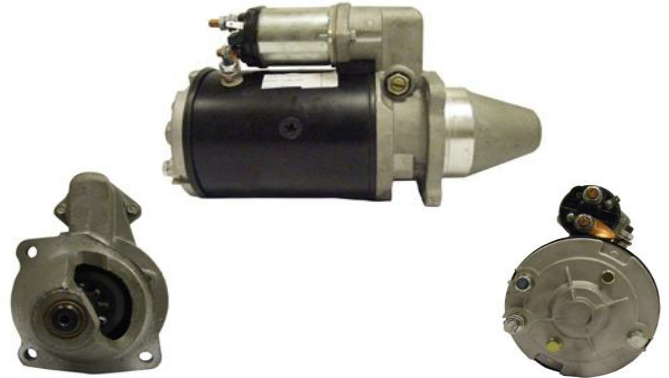

STM1205

OEM	26336
Lucas	LRS00240
HC	CS106
Delco	DRS5040
Elstock	25-0198
Bosch Exchange	0986015040
Valeo	
Volts	12V
Output	2.8Kw
Tooth	10T
Type	Lucase
Fits	CASE, CASE I.H.
Rotation	CW

STM1207

OEM	26329
Lucas	LRS00484
HC	
Delco	
Elstock	25-0343
Bosch Exchange	
Valeo	
Volts	12V
Output	2.8Kw
Tooth	
Type	Lucas
Fits	Ford Truck, New Holland
Rotation	CW