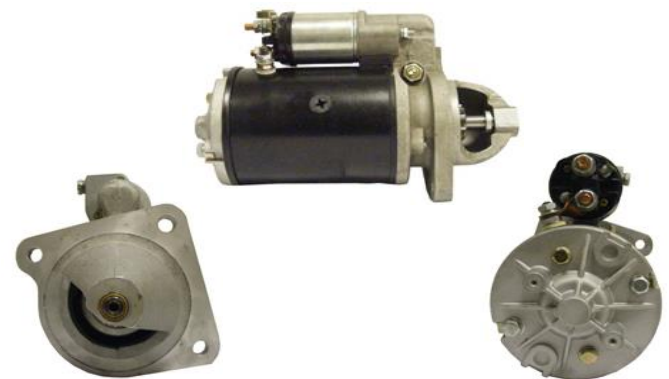

STM1208

OEM	0001218019
Lucas	LRS00940
HC	CS370
Delco	DRS3650
Elstock	25-1077
Bosch Exchange	0986013650
Valeo	
Volts	12V
Output	2.2Kw
Tooth	9T
Type	Bosch 0001218019
Fits	Opel, Renault, Renault Truck, Vauxhall
Rotation	CW