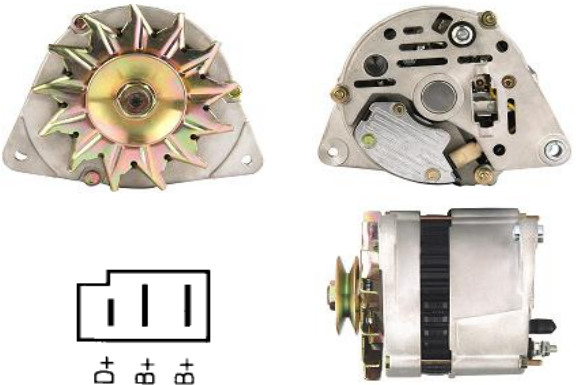

ALT108

OEM	54022537
Lucas	LRA01475, LRA02682
HC	CA1031IR, CA1031IR
Delco	DRA3369
Elstock	25-2501, 28-2514
Bosch Exchange	0986036581, 0986036611 0986039881, 0986044821
Volts	12V
Output	75A
Pulley	PVR4
Type	Lucas A127
Fits	Ford Commercial

ALT109

OEM	
Lucas	LRA00469
HC	
Delco	DRA4010
Elstock	28-0794, 28-0972
Bosch Exchange	0986034010, 0986036050
Volts	12V
Output	75A
Pulley	None
Type	Lucas A127
Fits	Ford

ALT110

OEM	54022244
Lucas	LRA00376, LRA00461, LRA00602
HC	CA226IR, CA600IR, CA1384IR
Delco	DRA0760, DRA0790, DRA1050
Elstock	28-0604, 28-0795, 28-0809
Bosch Exchange	0986030760, 0986030790
Valeo	432825, 432832, 432836, 436145
Volts	12V
Output	75A
Pulley	Single V
Type	Lucas A127
Fits	Case, Ford, JCB, Landrover

ALT111

OEM	54022510
Lucas	LRA00275, LRA00462, LRA00463
HC	CA306IR, CA627IR, CA629IR
Delco	DRA0780, DRA3286, DRA3287
Elstock	28-0598, 28-0608, 28-0729, 28-0794
Bosch Exchange	0986030780, 0986033830, 0986033850
Valeo	432819, 436223
Volts	12V
Output	75A
Pulley	Single V
Type	Lucas A127
Fits	Case, Ford, JCB, Landrover