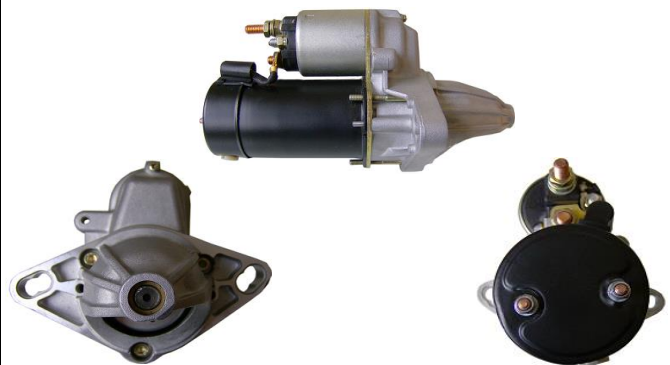

STM759

OEM	0001110122
Lucas	LRS00783
HC	CS624
Delco	DRS6240
Elstock	25-1365
Bosch Exchange	0986016240
Valeo	455933
Volts	12V
Output	1.8Kw
Tooth	9T
Type	Bosch 110 Series
Fits	Audi, Skoda, VW
Rotation	CW