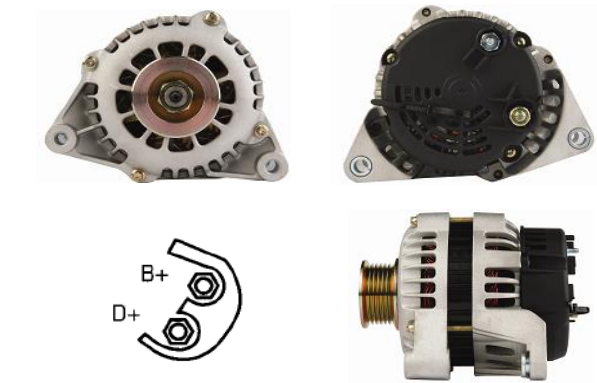

ALT103

OEM	10479273
Lucas	LRB00149, LRB00196
HC	CA861IR, CA1053IR
Delco	DRA3479, DRA8600
Elstock	28-1870, 28-1871
Bosch Exchange	0986038600, 0986039240
Valeo	436683, 436684
Volts	12V
Output	120A
Pulley	PVR6
Type	Delco
Fits	Opel, Vauxhall