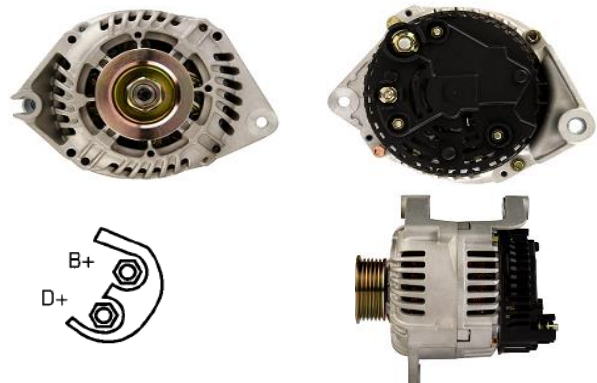

ALT825

OEM	A2TB2291
Lucas	LRB00436, LRB00437, LRB00438
HC	CA1442IR, CA1496IR, CA1564IR
Delco	DRA3706, DRA3707, DRB2091
Elstock	28-3695, 28-3761, 28-3803
Bosch Exchange	0986042071, 0986042081, 0986042091
Valeo	437137/ 437138/ 437139
Volts	12V
Output	110A
Pulley	PVR6
Type	Mitsubishi
Fits	Citroen, Fiat, Peugeot

ALT826

OEM	A13VI83
Lucas	LRB00206, LRB00395, LRB00447
HC	CA1243IR, CA1305IR, CA715IR
Delco	DRA3239, DRA3624, DRA3627
Elstock	28-1665, 28-2994, 28-3701
Bosch Exchange	0986038771, 0986042111
Valeo	436260/ 436666/ 436741
Volts	12V
Output	110A
Pulley	PVR5
Type	Valeo A13vi
Fits	Citroen, Peugeot

ALT827

OEM	A13VI85
Lucas	LRA01448
HC	CA639IR
Delco	DRA3235
Elstock	28-1973
Bosch Exchange	0986038811
Valeo	436340
Volts	12V
Output	110A
Pulley	PVR6
Type	Valeo A13vi
Fits	Citroen, Fiat, Peugeot

ALT831

OEM	A13VI87
Lucas	LRB00183, LRB00184
HC	CA637IR, CA638IR
Delco	DRA3234, DRA3236
Elstock	28-1970, 28-2690
Bosch Exchange	0986038740, 0986038781
Valeo	436339
Volts	12V
Output	110A
Pulley	PVR6
Type	Valeo A13vi
Fits	Citroen, Fiat, Peugeot, Suzuki