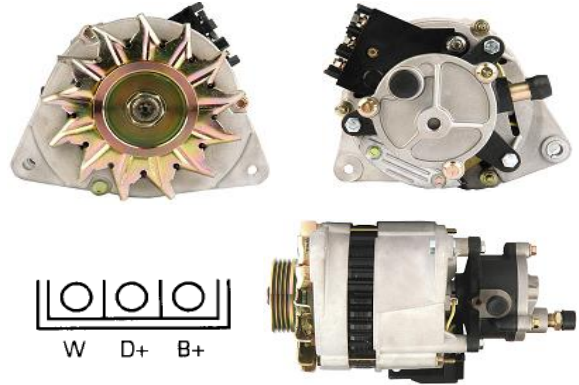

ALT108

OEM	54022537
Lucas	LRA01475, LRA02682
HC	CA1031IR, CA1031IR
Delco	DRA3369
Elstock	25-2501, 28-2514
Bosch Exchange	0986036581, 0986036611 0986039881, 0986044821
Volts	12V
Output	75A
Pulley	PVR4
Type	Lucas A127
Fits	Ford Commercial

ALT109

OEM	
Lucas	LRA00469
HC	
Delco	DRA4010
Elstock	28-0794, 28-0972
Bosch Exchange	0986034010, 0986036050
Volts	12V
Output	75A
Pulley	None
Type	Lucas A127
Fits	Ford