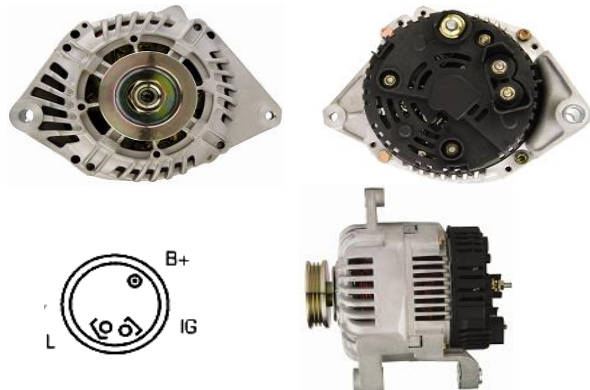

ALT801

OEM	A13Vi105
Lucas	LRA01705, LRB00244, LRB00245
HC	CA1077IR, CA1078IR, CA1319IR
Delco	DRA3485, DRA3486, DRA3487
Elstock	28-2957, 28-2966, 28-4608
Bosch Exchange	0986041411, 0986041421
Valeo	436614, 436615, 436649, 437205
Volts	12V
Output	110A
Pulley	PVR3
Type	Valeo A13vi
Fits	Renault

ALT802

OEM	A13vi17
Lucas	LRB00465
HC	CA819IR
Delco	DRA3255
Elstock	28-2945
Bosch Exchange	0986040141
Valeo	436278
Volts	12V
Output	110A
Pulley	PVR3
Type	Valeo A13vi
Fits	Renault