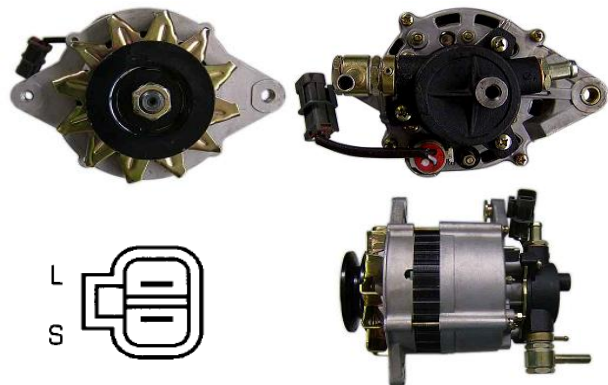

ALT133

OEM	63321613
Lucas	LRA02711
HC	CA1190IR
Delco	DRA3399
Elstock	28-2732
Bosch Exchange	0986040691
Valeo	

Volts	12V
Output	100A
Pulley	PVR6
Type	Marelli A115i
Fits	Fiat