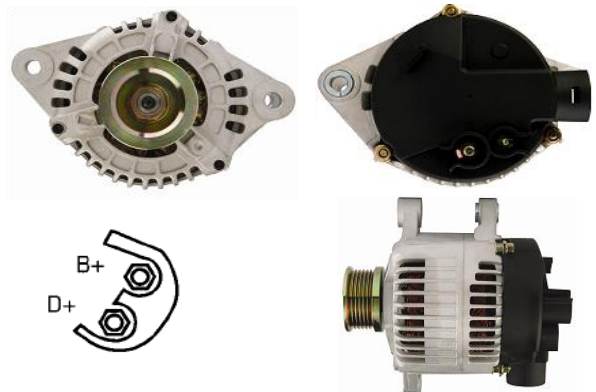

ALT312

OEM	0124525020
Lucas	LRA02292, LRA02342, LRA03110
HC	CA1837IR, CA1700IR
Delco	DRB6210, DRB6060, DRA0522
Elstock	28-4774, 28-4842, 28-5722
Bosch Exchange	0986046210
Valeo	

Volts	12V
Output	150A
Pulley	PVR7
Type	Bosch 0124525
Fits	Fiat, Iveco