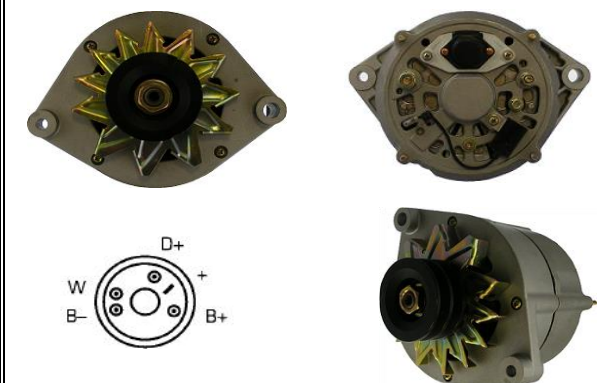

ALT2003

OEM	37300-42114
Lucas	LRA01499
HC	JA1366IR
Delco	DRA3848
Elstock	28-2554
Bosch Exchange	0986046401
Valeo	
Volts	12V
Output	65A
Pulley	Single V
Type	Hyundai
Fits	Hyundai

ALT2004

OEM	0124320001
Lucas	LRA01922, LRA02187
HC	CA1557IR, CA1684IR
Delco	DRB1960, DRB2670
Elstock	28-3807, 28-4649
Bosch Exchange	0986041960, 0986042670
Valeo	437485
Volts	12V
Output	90A
Pulley	PVR6
Type	Bosch 0124320
Fits	Iveco

ALT2005

OEM	0124515044
Lucas	LRA02177, LRA02172
HC	CA1679IR, CA1854IR
Delco	DRB2820, DRB4890
Elstock	28-4634, 28-4625
Bosch Exchange	0986044890
Valeo	
Volts	12V
Output	120A
Pulley	PVR6
Type	Bosch 0124515
Fits	Iveco

ALT2006

OEM	0120468037
Lucas	LRB00135
HC	CA853IR
Delco	DRA7760
Elstock	48-1826
Bosch Exchange	0986037760
Valeo	
Volts	24V
Output	80A
Pulley	Double V
Type	Bosch 0120468
Fits	Volvo Bus, Volvo Truck