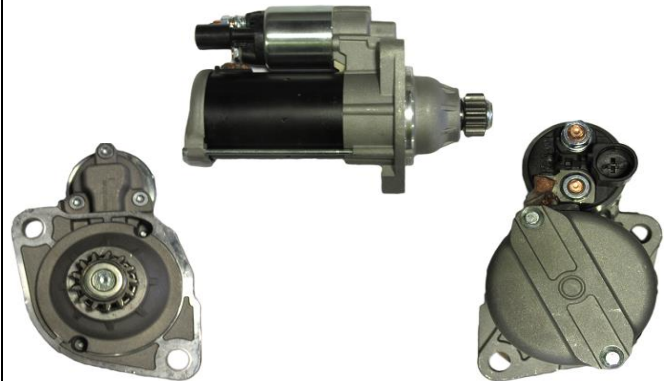

STM1323

OEM	0001107448
Lucas	LRS02390
HC	CS1450
Delco	DRT1530
Elstock	25-4062
Bosch Exchange	0986021530
Valeo	
Volts	12V
Output	1.2KW
Tooth	9T
Type	Bosch 0001107
Fits	Toyota
Rotation	CW