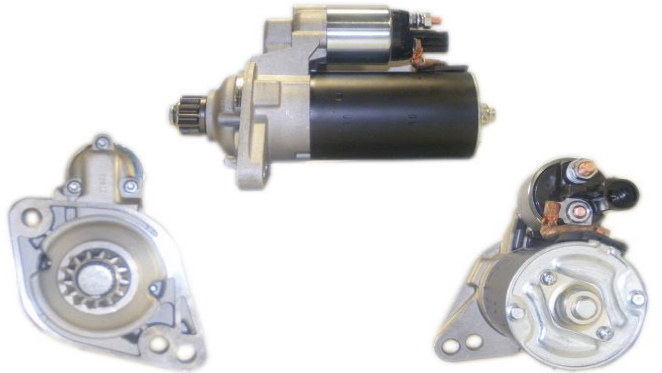

STM1219

OEM	0001360063
Lucas	LRS00841
HC	CS394
Delco	DRS1330
Elstock	45-0228
Bosch Exchange	0986011330
Valeo	
Volts	24V
Output	4.0Kw
Tooth	9T
Type	Bosch 0001360
Fits	Fiat Truck, Iveco, Fiat Hitachi
Rotation	CW

STM1221

OEM	0001363101
Lucas	LRS00839
HC	CS231
Delco	DRS1160
Elstock	45-0345
Bosch Exchange	0986011160,0986011161
Valeo	455520
Volts	24V
Output	3.2Kw
Tooth	9T
Type	Bosch 0001363
Fits	Fiat Truck, Iveco
Rotation	CW

STM1222

OEM	0001359102
Lucas	LRS00182
HC	CS240
Delco	DRS1220
Elstock	25-0226
Bosch Exchange	0986011220
Valeo	
Volts	12V
Output	3.0-3.5KW
Tooth	9T
Type	Bosch 0001359
Fits	Fiat Agri, Iveco Engines, Laverda
Rotation	CW

STM1225

OEM	0001145001
Lucas	LRS02345
HC	
Delco	DRS0222
Elstock	25-4017
Bosch Exchange	0001145001
Valeo	458414
Volts	12V
Output	2.0Kw
Tooth	13T
Type	Bosch 0001145
Fits	Audi, Seat, Skoda, Volkswagen
Rotation	CCW
Note	Stop & Start