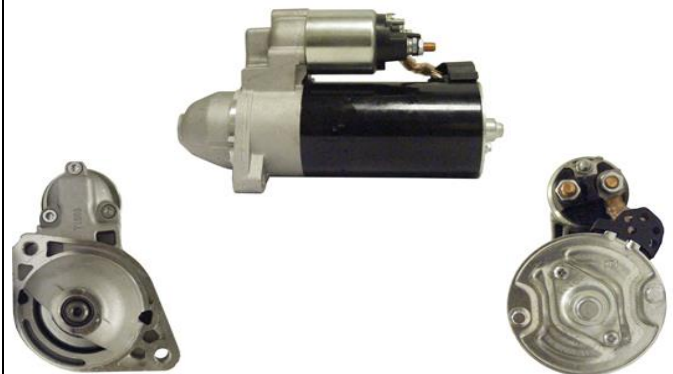

Note **Stop & Start**