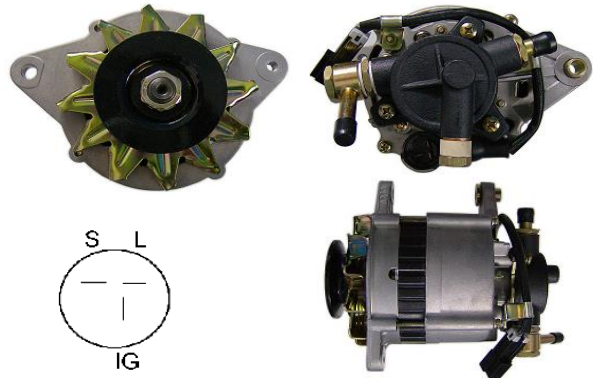

ALT209

OEM	LR170-411
Lucas	LRA00939
HC	JA673IR
Delco	DRA3275
Elstock	28-1589
Bosch Exchange	0986037811
Valeo	436724
Volts	12V
Output	70A
Pulley	Single V
Type	Hiatchi LR170
Fits	Opel, Vauxhall

ALT211

OEM	A002TB2891
Lucas	LRA02810, LRA03102
HC	
Delco	DRA0366, DRA0655
Elstock	28-4928, 28-5714
Bosch Exchange	
Valeo	
Volts	12V
Output	110A
Pulley	PVR5
Type	Mitsubishi A2T
Fits	Subaru