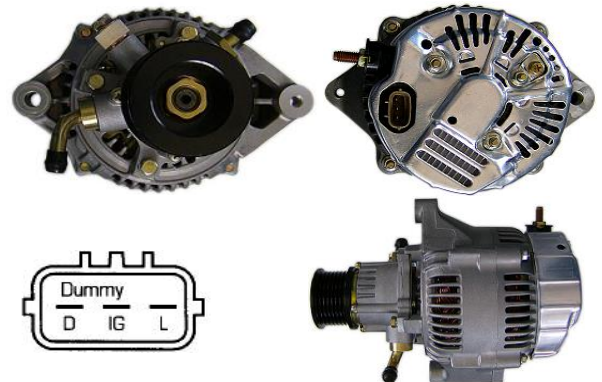

ALT339

OEM	2541148
Lucas	LRA00959
HC	CA1387IR
Delco	DRA3549
Elstock	28-0973
Bosch Exchange	
Valeo	
Volts	12V
Output	75A
Pulley	None
Type	Lucas A127
Fits	Massey Ferguson