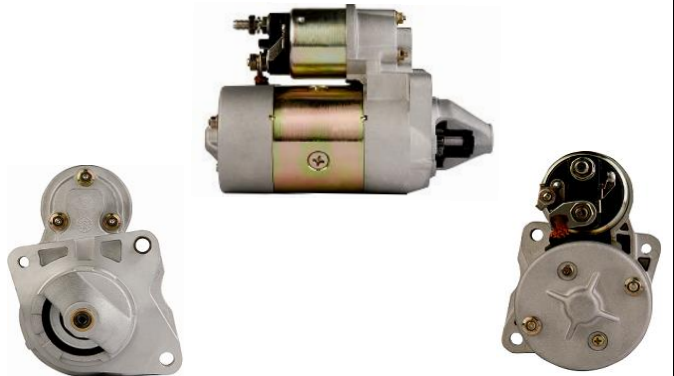

STM582

OEM	63223103
Lucas	LRS00708
HC	CS610
Delco	DRS3205, DRS3474
Elstock	25-2131
Bosch Exchange	0986013270, 0986019030
Valeo	
Volts	12V
Output	0.9Kw
Tooth	9T
Type	Marelli
Fits	MG, Rover
Rotation	CCW