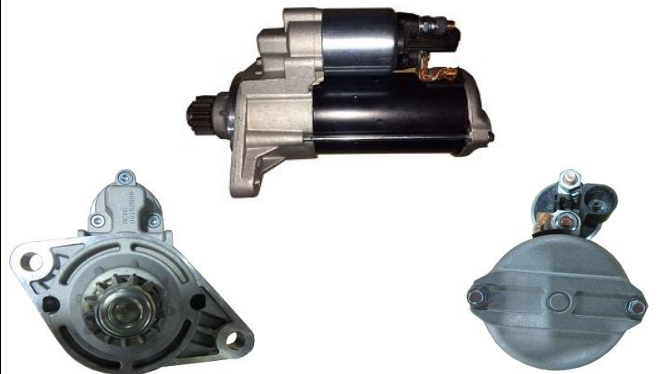

STM1257

OEM	0001109379
Lucas	LRS02684
HC	
Delco	DRS0446
Elstock	25-4356
Bosch Exchange	0986025370
Valeo	
Volts	12V
Output	2.2KW
Tooth	12T
Type	Bosch 0001109
Fits	Volvo
Rotation	CW