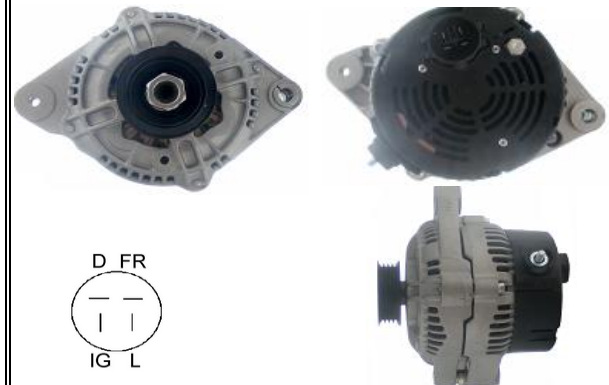

ALT231

OEM	0123315007
Lucas	LRB00415
HC	JA1405IR
Delco	DRB0910
Elstock	28-2829
Bosch Exchange	0986040910
Valeo	
Volts	12V
Output	75A
Pulley	PVR4
Type	Bosch 0123315
Fits	Honda

ALT233im

OEM	63321321
Lucas	LRB00384
HC	CA1191IR, CA1337IR
Delco	DRA3679
Elstock	28-5506
Bosch Exchange	0986044761
Valeo	
Volts	12V
Output	120A
Pulley	PVR7
Type	Marelli A127im
Fits	Landrover