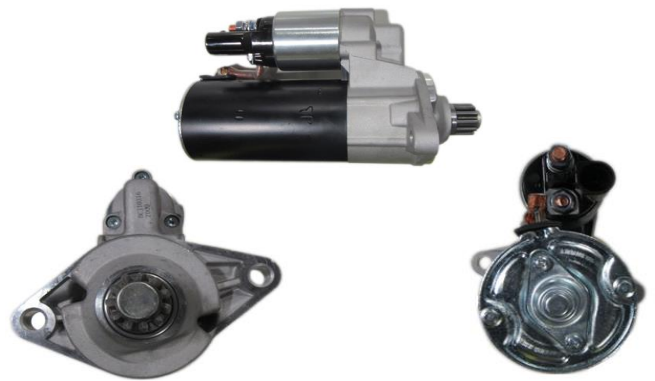

STM1298

OEM	0001123044
Lucas	LRS02392
HC	CS1584
Delco	DRS0293
Elstock	25-4064
Bosch Exchange	0986025350
Valeo	
Volts	12V
Output	1.7Kw
Tooth	11T
Type	Bosch 0001123
Fits	Audi, Skoda, Volkswagen
Rotation	Counter CW

STM1299

OEM	0001108408
Lucas	LRS02507
HC	CS1404
Delco	DRT1580
Elstock	25-4179
Bosch Exchange	0986021580
Valeo	
Volts	12V
Output	1.4Kw
Tooth	10T
Type	Bosch 0001108
Fits	Ford
Rotation	CW