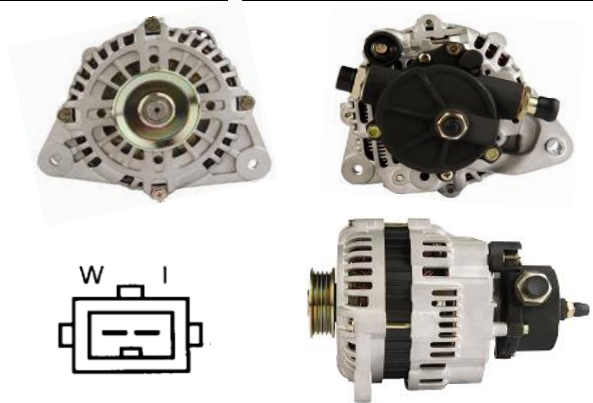

ALT112

OEM A3TN1791

Lucas	LRB00381
HC	CA1317IR
Delco	DRA3655
Elstock	28-2892
Bosch Exchange	0986043141
Valeo	

Volts	12V
Output	95A
Pulley	PVR 4
Type	Mitsubishi
Fits	Ford, LDV

ALT113

OEM 23738

Lucas	LRA00101, LRA00105, LRA00113
HC	CA17V, CA18V
Delco	DRA0800, DRA1680, DRA3546
Elstock	28-0505, 28-0544, 28-0651
Bosch Exchange	0986044601
Valeo	433484, 433485

Volts	12V
Output	50A
Pulley	Single V
Type	Lucas 18 ACR
Fits	Bedford, Case, Ford