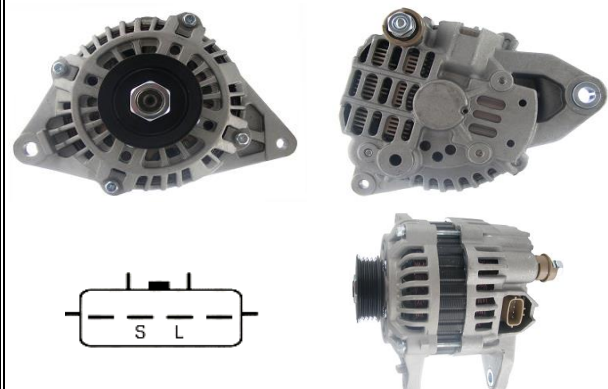

ALT178

OEM	AF111364
Lucas	LRA01862, LRA01961
HC	JA1518IR, JA1711IR
Delco	DRA4173, DRA4268
Elstock	28-3721, 28-3859
Bosch Exchange	0986080200, 0986049920
Valeo	

Volts	12V
Output	110A
Pulley	Double V
Type	Mando
Fits	Hyundai, Hyundai Truck

ALT182

OEM	A14VI15
Lucas	LRA02001, LRA02260
HC	CA1312IR, CA1334IR
Delco	DRA3819, DRA3817
Elstock	28-3908, 28-4738
Bosch Exchange	
Valeo	436670, 436671

Volts	12V
Output	150A
Pulley	PVR6
Type	Valeo A14vi
Fits	Citroen, Peugeot

ALT183

OEM	AB160108
Lucas	LRA02039, LRA02910
HC	JA1715IR, JA1798IR
Delco	DRA3846, DRA0014
Elstock	28-3958, 28-5524
Bosch Exchange	0986049570, 0986049201
Valeo	437337

Volts	12V
Output	70A
Pulley	PVR4
Type	Mando
Fits	Hyundai

ALT184

OEM	A3TA5491
Lucas	LRA02079, LRA01939
HC	JA1523IR, JA1522IR
Delco	DRA4093, DRA4094
Elstock	28-4516, 28-3831
Bosch Exchange	0986049940, 0986045581
Valeo	

Volts	12V
Output	90A
Pulley	PVR4
Type	Mitsubishi
Fits	Mitsubishi, Volvo