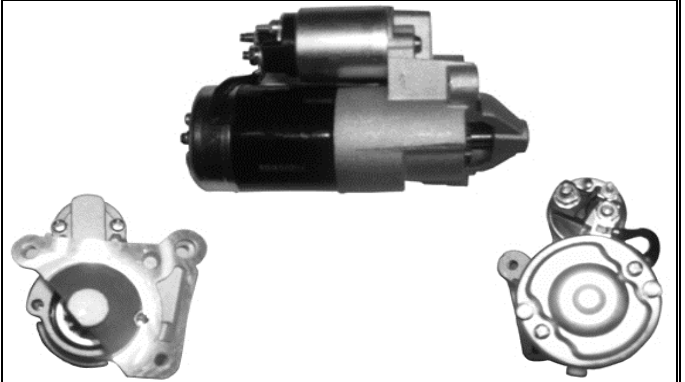

STM575

OEM	6G9N-11000-JB
Lucas	LRS02387
HC	CS1430
Delco	DRS0032
Elstock	25-4059
Bosch Exchange	
Valeo	
Volts	12V
Output	1.4Kw
Tooth	10T
Type	Ford
Fits	Ford, Volvo
Rotation	CW