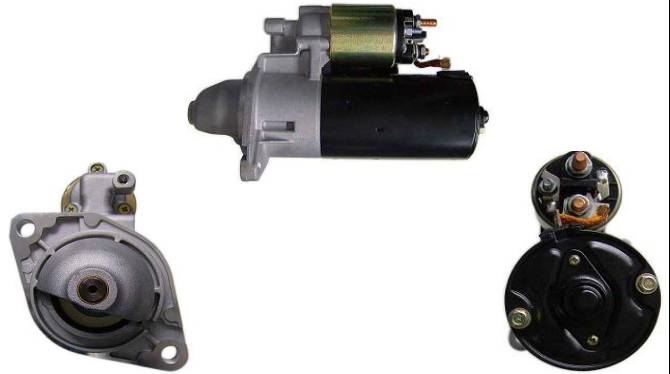

## STM523

**OEM 0001125001**

Lucas	LRT00133
HC	CS801
Delco	DRS6990
Elstock	25-2167
Bosch Exchange	0986016990
Valeo	458041

Volts	12V
Output	2.0Kw
Tooth	10T
Type	Bosch 125 Series
Fits	Seat, VW
Rotation	CCW