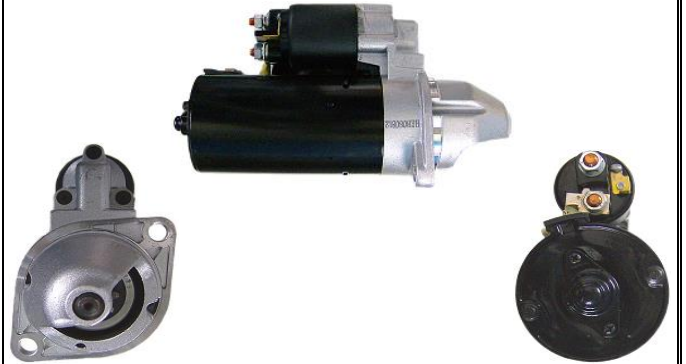

## STM741

<b>OEM</b>	<b>0001109029</b>
Lucas	LRS01276
HC	
Delco	DRS8070
Elstock	25-1485
Bosch Exchange	0986018070
Valeo	
Volts	12V
Output	2.0Kw
Tooth	9T
Type	Bosch 109 Series
Fits	Hatz
Rotation	CCW