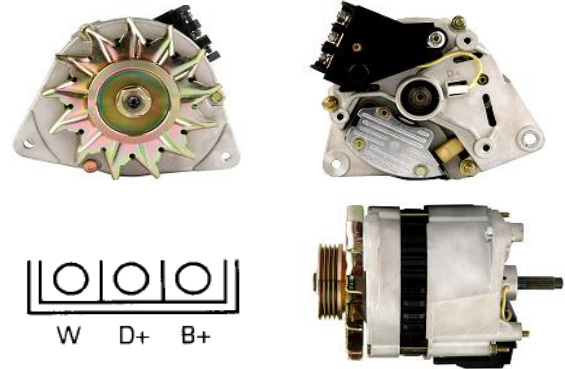

ALT100

OEM	54022708
Lucas	LRB00160, LRB00161
HC	CA719IR
Delco	DRA3367, DRA3369
Elstock	28-2501WP, 28-2514WP
Bosch Exchange	0986036631, 0986039881
Valeo	437390
Volts	12V
Output	75A
Pulley	PVR4
Type	Lucas A127
Fits	Ford Transit

ALT101

OEM	54022654
Lucas	LRA00527
HC	JA756IR
Delco	DRA3199
Elstock	28-1731
Bosch Exchange	0986038401
Valeo	436547
Volts	12V
Output	75A
Pulley	PVR4
Type	Lucas A127
Fits	Nissan