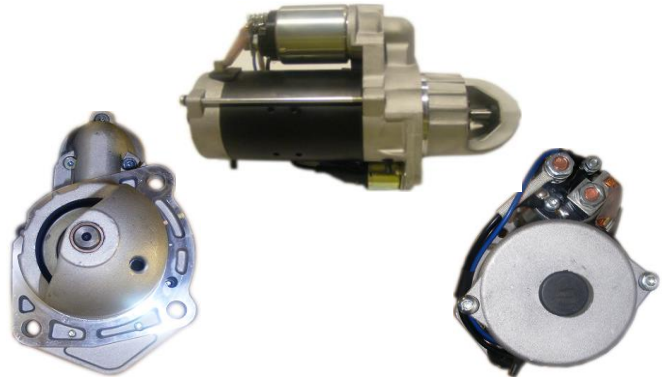

STM1231

OEM	0001231032
Lucas	LRS02545
HC	CS1112
Delco	DRS0239
Elstock	45-4217
Bosch Exchange	0986017240
Valeo	
Volts	24V
Output	4.0Kw
Tooth	9T
Type	Bosch 0001231
Fits	Mercedes Truck
Rotation	CW

STM1232

OEM	0001231036
Lucas	LRS02457
HC	
Delco	DRS0414
Elstock	45-4129
Bosch Exchange	
Valeo	
Volts	24V
Output	4.0Kw
Tooth	11T
Type	Bosch 0001231
Fits	DAF
Rotation	CW