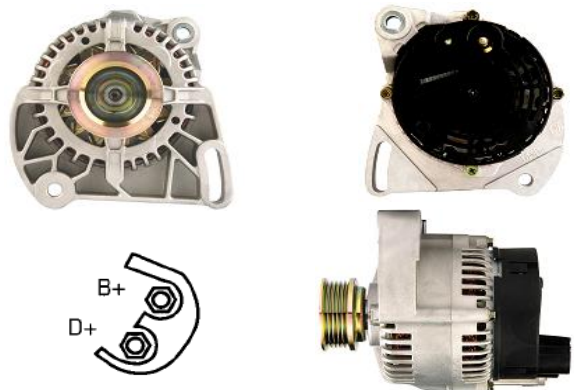

ALT207

OEM	A3T08183WP
Lucas	LRA02717, LRB00235, LRA01375
HC	JA1184IR,JA878IR
Delco	DRA3695, DRA3276
Elstock	28-2804, 28-1784
Bosch Exchange	0986080880
Valeo	
Volts	12V
Output	90A
Pulley	Single V
Type	Mitsubishi
Fits	Mitsubishi