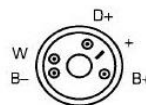

W
B-

D+

B+

ALT2203CP

OEM	TG16C010
Lucas	LRA02829
HC	
Delco	DRA0482
Elstock	28-4947
Bosch Exchange	
Valeo	437527, 439535
Volts	12V
Output	150A
Pulley	PVR6
Type	Valeo TG16C
Fits	Audi