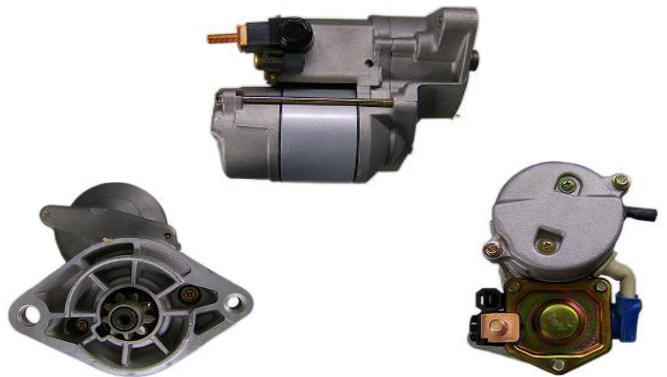

STM678

OEM	0001241003
Lucas	LRS02268
HC	CS1380
Delco	DRT1490
Elstock	45-3439
Bosch Exchange	0986021490
Valeo	
Volts	24V
Output	5.5Kw
Tooth	12T
Type	Bosch 0001241
Fits	DAF
Rotation	CW