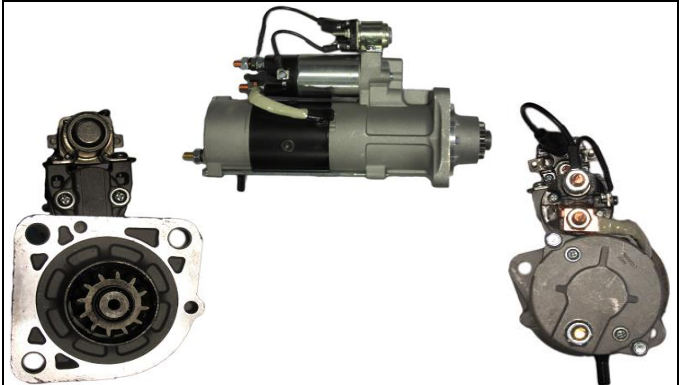

### STM1333

<b>OEM</b>	<b>M9T60671</b>
Lucas	LRS02724
HC	
Delco	DRS0058
Elstock	45-4397
Bosch Exchange	
Valeo	
Volts	24V
Output	5.5Kw
Tooth	12T
Type	Mitsubishi M9T6
Fits	Renault
Rotation	CW