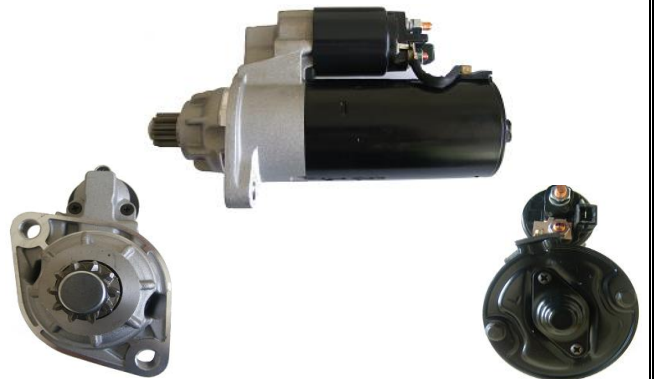

STM593

OEM	0001124011
Lucas	LRT00172
HC	CS988
Delco	DRS7450
Elstock	25-2106
Bosch Exchange	0986017450
Valeo	
Volts	12V
Output	1.8Kw
Tooth	9T
Type	Bosch 124 Series
Fits	AUDI, SEAT, VW VOLKSWAGEN
Rotation	CCW