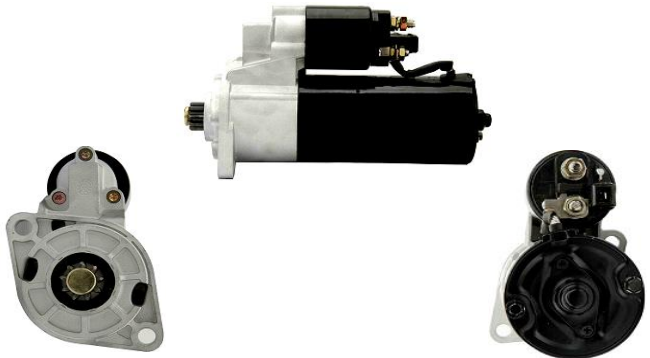

STM583

OEM	YC1U-11000-AB
Lucas	LRT00202
HC	CS1245
Delco	DRS3797
Elstock	25-2463
Bosch Exchange	0986021351
Valeo	
Volts	12V
Output	2.1Kw
Tooth	19T
Type	Ford Visteon
Fits	Ford
Rotation	CW

STM584

OEM	0001107020
Lucas	LRS00785
HC	CS618
Delco	DRS6290
Elstock	25-1355
Bosch Exchange	0986016290
Valeo	455548
Volts	12V
Output	1.4Kw
Tooth	9T
Type	Valeo D6RA
Fits	Audi, Ford, Seat, Skoda, VW
Rotation	CCW

STM585

OEM	S114-829
Lucas	LRT00224
HC	JS1158
Delco	DRS3679
Elstock	25-2446
Bosch Exchange	0986019361
Valeo	
Volts	12V
Output	1.4Kw
Tooth	13T
Type	Hitachi
Fits	Honda, Opel
Rotation	CW

STM586

OEM	0001124013
Lucas	LRT00219
HC	CS1047
Delco	DRS3636
Elstock	25-2204
Bosch Exchange	0986018410
Valeo	
Volts	12V
Output	1.8Kw
Tooth	9T
Type	Bosch 124 Series
Fits	Skoda
Rotation	CCW