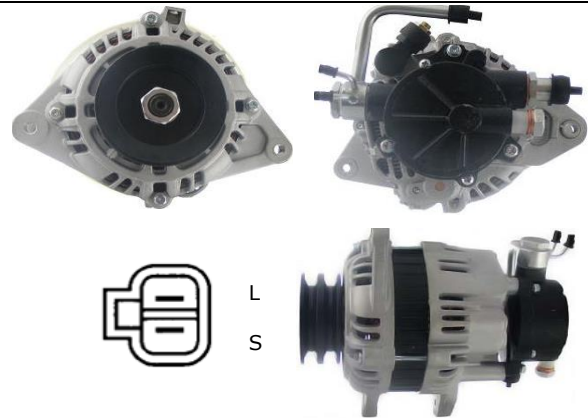

ALT178

OEM	AF111364
Lucas	LRA01862, LRA01961
HC	JA1518IR, JA1711IR
Delco	DRA4173, DRA4268
Elstock	28-3721, 28-3859
Bosch Exchange	0986080200, 0986049920
Valeo	

Volts	12V
Output	110A
Pulley	Double V
Type	Mando
Fits	Hyundai, Hyundai Truck

ALT182

OEM	A14VI15
Lucas	LRA02001, LRA02260
HC	CA1312IR, CA1334IR
Delco	DRA3819, DRA3817
Elstock	28-3908, 28-4738
Bosch Exchange	
Valeo	436670, 436671

Volts	12V
Output	150A
Pulley	PVR6
Type	Valeo A14vi
Fits	Citroen, Peugeot