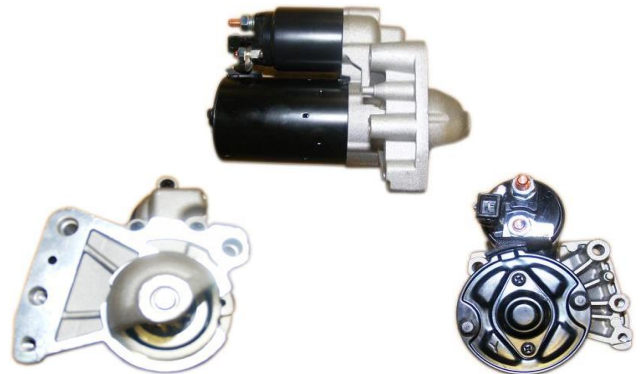

### STM1200

<b>OEM</b>	<b>0001106405</b>
Lucas	LRS02279
HC	CS1417
Delco	DRS0103
Elstock	25-3450
Bosch Exchange	0986021970
Valeo	

Volts	12V
Output	0.9Kw
Tooth	10T
Type	Bosch 0001106
Fits	Citroen, Mini, Peugeot
Rotation	CW