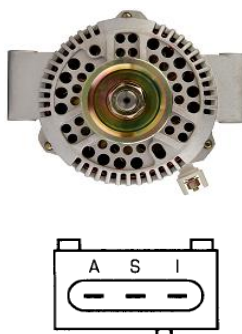

ALT154

OEM	93BB-10300-FD
Lucas	LRB00150
HC	CA10341R
Delco	DRA3374
Elstock	28-2567
Bosch Exchange	0986044611
Valeo	
Volts	12V
Output	95A
Pulley	PVR5
Type	Motorcraft
Fits	Ford