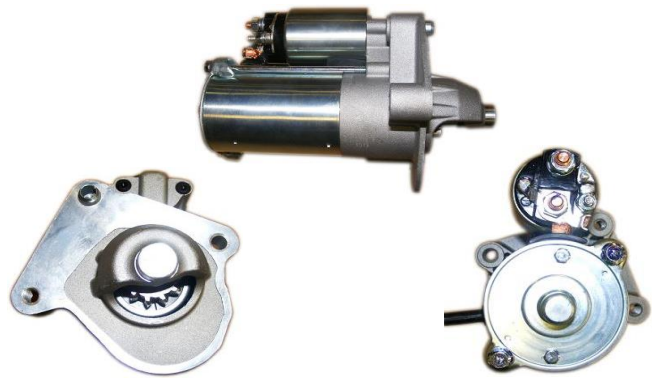

STM1067

OEM	D6RA141
Lucas	LRS00999
HC	CS791
Delco	DRS3187
Elstock	25-2221
Bosch Exchange	0986016711
Valeo	436079
Volts	12V
Output	1.1Kw
Tooth	9T
Type	Valeo
Fits	Renault
Rotation	CW