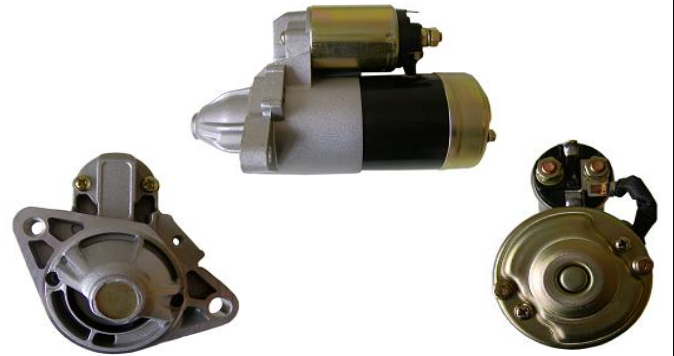

STM755

OEM	228000-3980
Lucas	LRT00105
HC	JS1314
Delco	DRS3798
Elstock	25-2266
Bosch Exchange	0986020031
Valeo	

Volts	12V
Output	1.7Kw
Tooth	11T
Type	Nippondenso
Fits	Landrover
Rotation	CCW