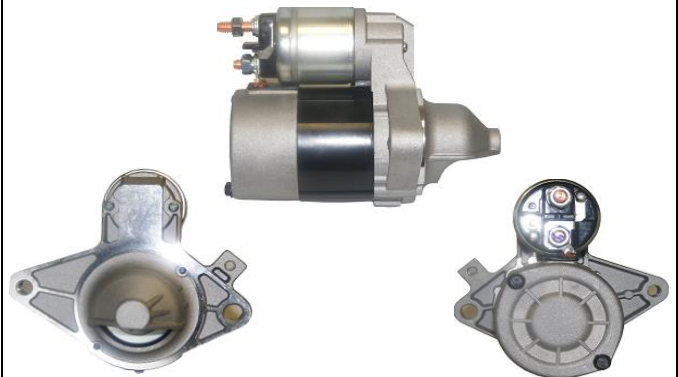

STM957

OEM	1115047
Lucas	LRS02377
HC	CS1410
Delco	DRT1360
Elstock	25-4049
Bosch Exchange	0986021360
Valeo	
Volts	12V
Output	1.7Kw
Tooth	
Type	Bosch 0001115
Fits	MERCEDES-BENZ
Rotation	CW