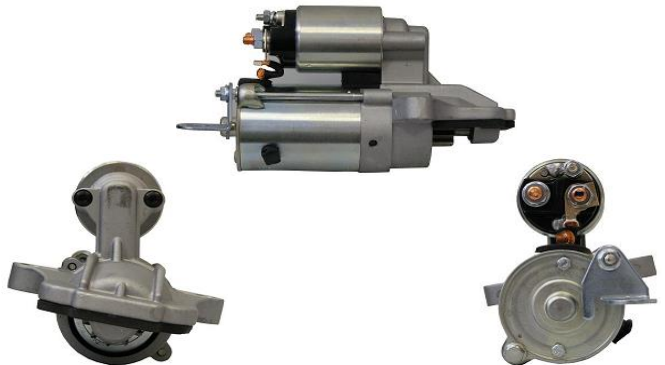

STM2024

OEM	0001107425
Lucas	LRS02299
HC	CS1413
Delco	DRT0890
Elstock	25-3470
Bosch Exchange	0986020890
Valeo	
Volts	12V
Output	1.2Kw
Tooth	9T
Type	Bosch 0001107
Fits	BMW
Rotation	CW