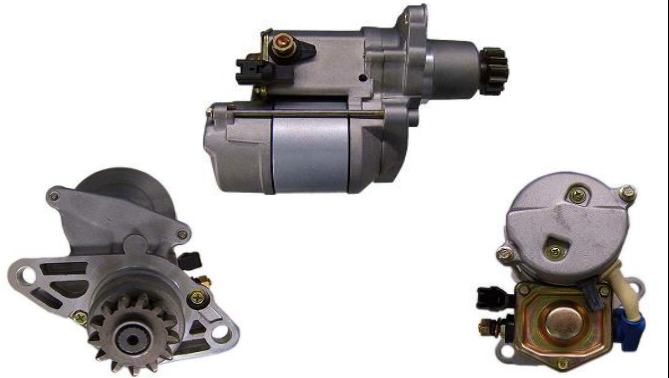

STM681

OEM	228000-627
Lucas	LRS01660
HC	JS1302
Delco	DRT0631
Elstock	25-3206
Bosch Exchange	0986020631
Valeo	

Volts	12V
Output	1.2Kw
Tooth	13T
Type	Nippondenso
Fits	LEXUS,TOYOTA
Rotation	CW