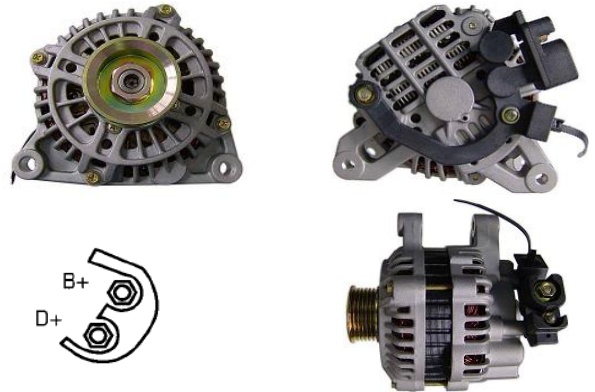

ALT825

OEM	A2TB2291
Lucas	LRB00436, LRB00437, LRB00438
HC	CA1442IR, CA1496IR, CA1564IR
Delco	DRA3706, DRA3707, DRB2091
Elstock	28-3695, 28-3761, 28-3803
Bosch Exchange	0986042071, 0986042081, 0986042091
Valeo	437137/ 437138/ 437139
Volts	12V
Output	110A
Pulley	PVR6
Type	Mitsubishi
Fits	Citroen, Fiat, Peugeot

ALT826

OEM	A13VI83
Lucas	LRB00206, LRB00395, LRB00447
HC	CA1243IR, CA1305IR, CA715IR
Delco	DRA3239, DRA3624, DRA3627
Elstock	28-1665, 28-2994, 28-3701
Bosch Exchange	0986038771, 0986042111
Valeo	436260/ 436666/ 436741
Volts	12V
Output	110A
Pulley	PVR5
Type	Valeo A13vi
Fits	Citroen, Peugeot