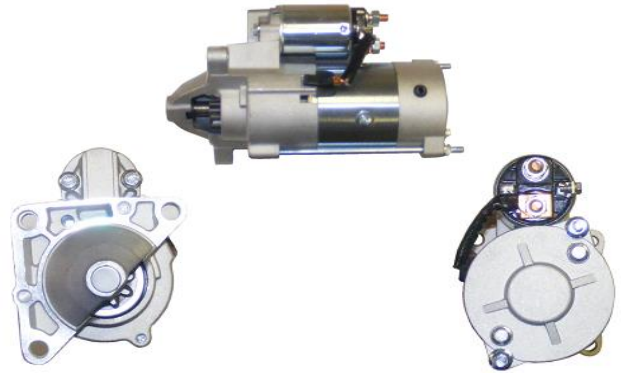

STM555

OEM	M2T87671
Lucas	LRT00187
HC	CS1160
Delco	DRS3735
Elstock	25-2370
Bosch Exchange	0986020091
Valeo	458501

Volts	12V
Output	2.2Kw
Tooth	9T
Type	Mitsubishi
Fits	Opel, Renault, Vauxhall
Rotation	CW

STM556

OEM	0001109040
Lucas	LRS00196, LRS00709, LRT00169
HC	CS1049
Delco	DRS3198, DRS3719
Elstock	25-2103, 26-0306, 26-2099
Bosch Exchange	0986017440
Valeo	

Volts	12V
Output	1.8Kw
Tooth	9T
Type	Bosch 109 Series
Fits	Landrover
Rotation	CW