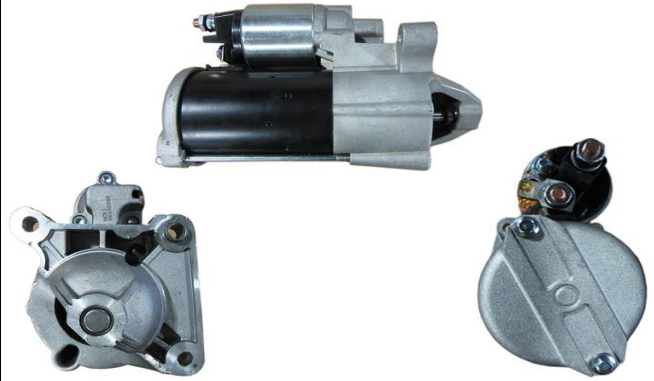

STM1259

OEM	0001170201
Lucas	
HC	
Delco	DRS0939
Elstock	
Bosch Exchange	
Valeo	
Volts	12V
Output	1.4KW
Tooth	13T
Type	Bosch 0001170
Fits	Bmw- Mini
Rotation	CW

STM1260

OEM	0001152410
Lucas	
HC	
Delco	DRS0834
Elstock	
Bosch Exchange	0986024550
Valeo	
Volts	12V
Output	1.7Kw
Tooth	13T
Type	Bosch 0001152
Fits	Mercedes- Benz
Rotation	CCW
Note	Stop & Start