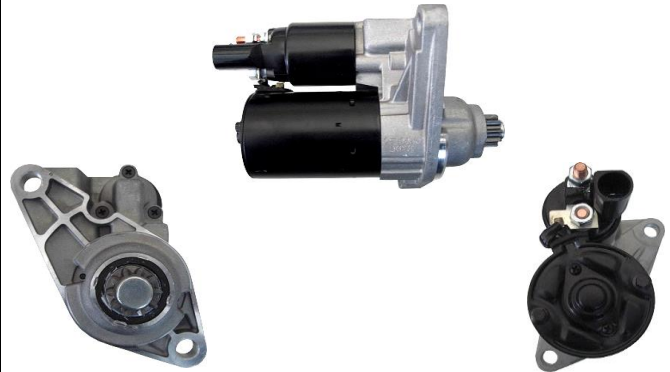

STM1036

OEM	0001120406
Lucas	LRS01675
HC	CS1330
Delco	DRT0290
Elstock	25-3221
Bosch Exchange	0986020290
Valeo	

Volts	12V
Output	1.0Kw
Tooth	10T
Type	Bosch 120 Series
Fits	Audi, Skoda, VW
Rotation	CCW

STM1037

OEM	0001121016
Lucas	LRT00220
HC	CS1197
Delco	DRS8430
Elstock	25-2485
Bosch Exchange	0986018430
Valeo	

Volts	12V
Output	1.1Kw
Tooth	10T
Type	Bosch 121 Series
Fits	Audi, Seat, Skoda, VW
Rotation	CCW