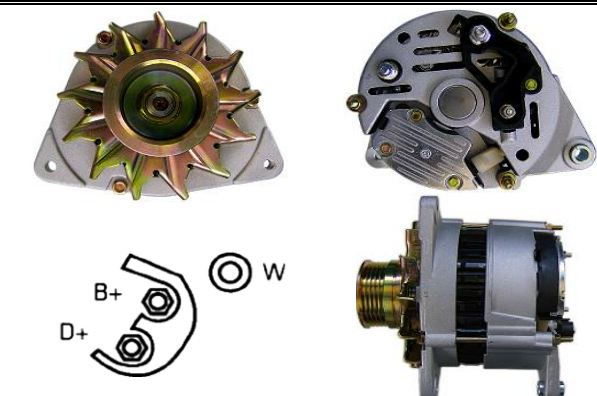

ALT134

OEM	63341679
Lucas	LRA01169, LRB00357
HC	CA1340IR, CA1780IR
Delco	DRA3648, DRA4246
Elstock	27-3515, 27-4813
Bosch Exchange	0986040691
Valeo	

Volts	12V
Output	100A
Pulley	PVR6
Type	Marelli A115i
Fits	Ford, Mazda

ALT135

OEM	63341678
Lucas	LRB00358
HC	CA1483IR
Delco	DRA3649
Elstock	27-3789
Bosch Exchange	0986044671
Valeo	

Volts	12V
Output	95A
Pulley	PVR6
Type	Marelli A115i
Fits	Ford

ALT136

OEM	63321641
Lucas	LRA00901, LRA00899
HC	CA617IR, CA618IR
Delco	DRA3238, DRA3243
Elstock	28-1661, 28-1662
Bosch Exchange	0986038710, 0986038730
Valeo	436257, 436258, 746031

Volts	12V
Output	95A
Pulley	Single V
Type	Valeo A11vi
Fits	Citroen, Peugeot

ALT137

OEM	54022330
Lucas	LRB00159
HC	CA717IR
Delco	DRA3778
Elstock	28-5537
Bosch Exchange	0986036211
Valeo	

Volts	12V
Output	75A
Pulley	PVR5
Type	Lucas A127
Fits	Ford