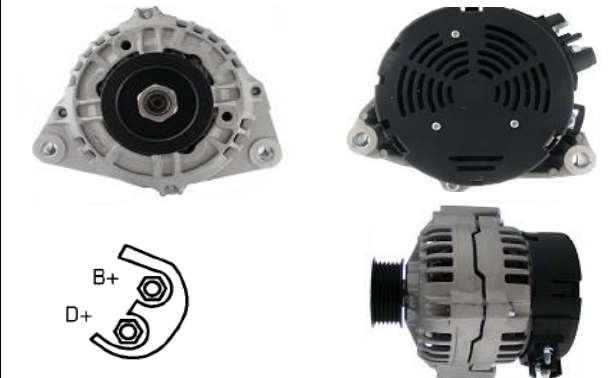

ALT821

OEM	A13VI230
Lucas	LRB00281, LRB00311, LRB00312, LRB00280
HC	CA1098IR, CA1155IR, CA1043IR, CA1065IR
Delco	DRA9941, DRA9760, DRA9300, DRB0211
Elstock	
Bosch Exchange	0986039941, 0986039760, 0986039300
Valeo	436478, 746036, 436668, 746006
Volts	12V
Output	120A
Pulley	PVR6
Type	Valeo A13Vi
Fits	Citroen, Fiat, Peugeot, Suzuki