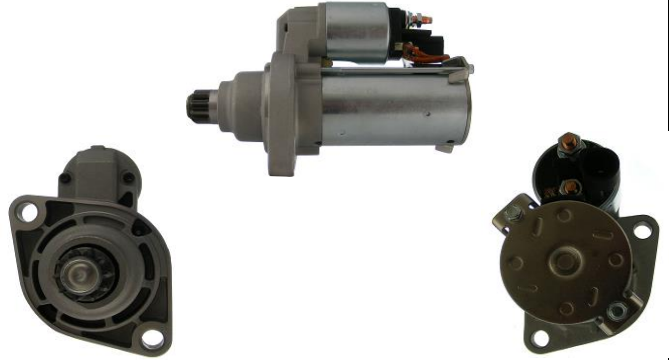

STM679

OEM	D6GS14
Lucas	LRS02174
HC	CS1347
Delco	
Elstock	25-3348
Bosch Exchange	0986020230
Valeo	458216

Volts	12V
Output	1.1Kw
Tooth	10T
Type	Valeo D6GS
Fits	AUDI,SEAT,SKODA,VW
Rotation	CW

STM680

OEM	128000-7390
Lucas	LRS01628
HC	
Delco	
Elstock	25-3156
Bosch Exchange	
Valeo	

Volts	12V
Output	1.4Kw
Tooth	13T
Type	Nippondenso
Fits	Toyota
Rotation	CCW