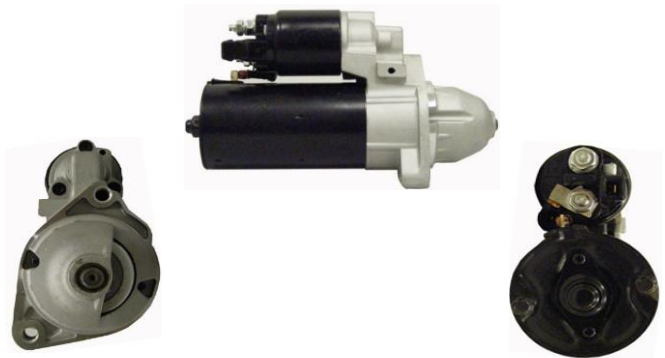

STM1204

OEM	26196
Lucas	LRS00215
HC	CS107
Delco	DRS3195
Elstock	25-0355
Bosch Exchange	0986023820
Valeo	
Volts	12V
Output	2.1Kw
Tooth	10T
Type	Lucas
Fits	JCB, Massy Ferguson Tractor
Rotation	CW