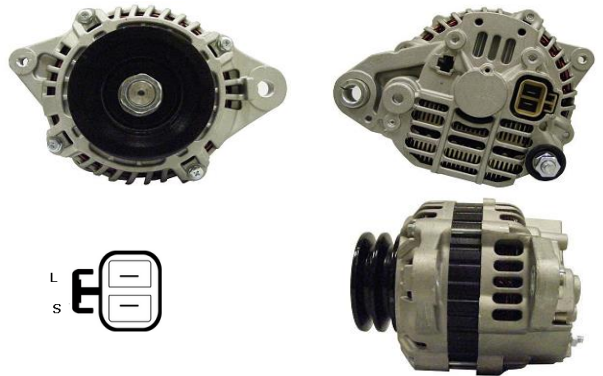

ALT2014CP

OEM	0121715004
Lucas	LRA02235, LRA02321
HC	CA1820IR, CA1819IR
Delco	DRA4165, DRA4164
Elstock	28-4710, 28-4816
Bosch Exchange	0124625018
Valeo	
Volts	12V
Output	180A
Pulley	Cogwheel
Type	Bosch 0121715
Fits	Volkswagen