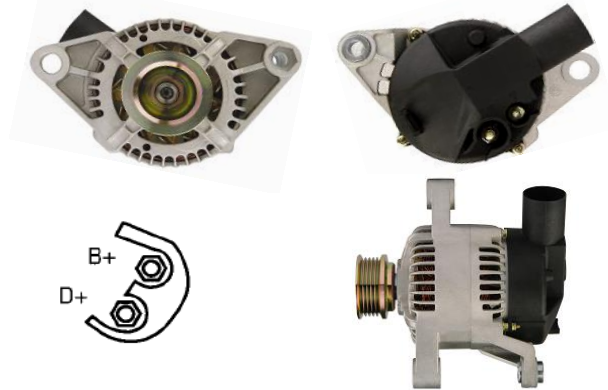

ALT130

OEM	63321252
Lucas	LRB00327, LRB00329
HC	CA1196IR, CA1220IR
Delco	DRA3397, DRA3413
Elstock	28-2630, 28-2700
Bosch Exchange	0986040651, 0986047751
Valeo	

Volts	12V
Output	100A
Pulley	PVR5
Type	Marelli A115i
Fits	Fiat, Lancia

ALT131

OEM	63321611
Lucas	LRB00328, LRB00330
HC	CA1160IR, CA1313IR
Delco	DRA3394, DRA3396
Elstock	28-2697, 28-3805
Bosch Exchange	0986040671, 0986040681
Valeo	

Volts	12V
Output	95A
Pulley	PVR6
Type	Marelli A115i
Fits	Fiat, Lancia