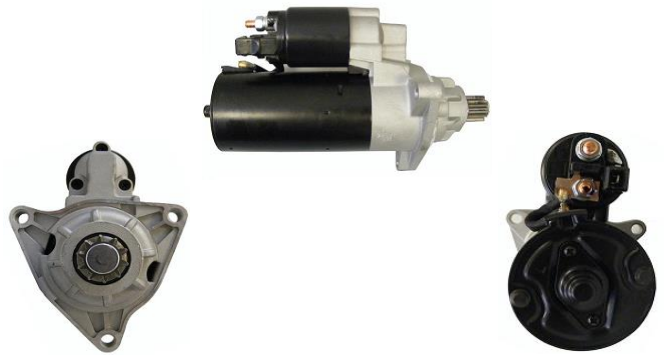

STM1074

OEM	0001125016
Lucas	LRS01564
HC	CS1209
Delco	DRS3823
Elstock	25-3063
Bosch Exchange	0986021870
Valeo	

Volts	12V
Output	2.0Kw
Tooth	10T
Type	Bosch 0001125
Fits	VW
Rotation	CW

STM1076

OEM	M0T81291
Lucas	LRS01593
HC	CS1273
Delco	DRS3904
Elstock	25-3107
Bosch Exchange	0986021741
Valeo	458239

Volts	12V
Output	1.4Kw
Tooth	12T
Type	Mitsubishi
Fits	Dacia, Renault, Nissan, Suzuki
Rotation	CW