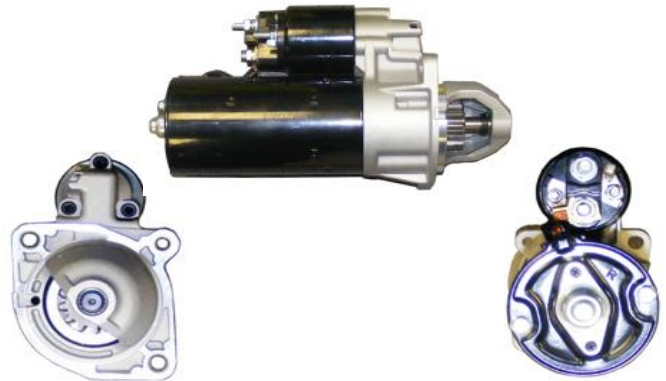

STM1114

OEM	D7E15
Lucas	LRT00236
HC	CS1186
Delco	DRS3775
Elstock	25-3042
Bosch Exchange	0986022830
Valeo	455950

Volts	12V
Output	1.0KW
Tooth	9T
Type	Valeo D7E
Fits	DACIA, RENAULT
Rotation	CW