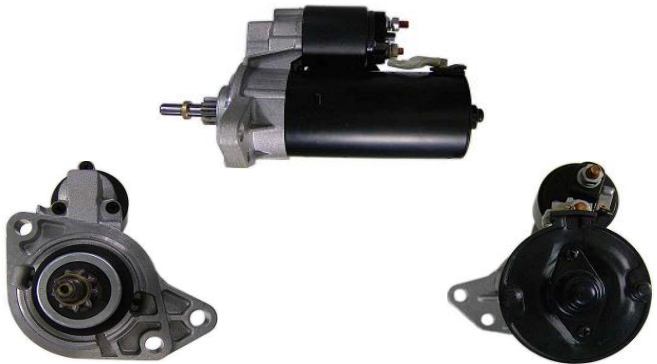

STM626

OEM	S13-114
Lucas	LRS01652, LRT00114, LRT00222
HC	JS639, JS999
Delco	DRS3223, DRS3616
Elstock	25-1308, 25-1478, 25-3192
Bosch Exchange	0986016681
Valeo	
Volts	12V
Output	2.8Kw
Tooth	9T
Type	Hitachi
Fits	Isuzu, Opel, Vauxhall
Rotation	CW