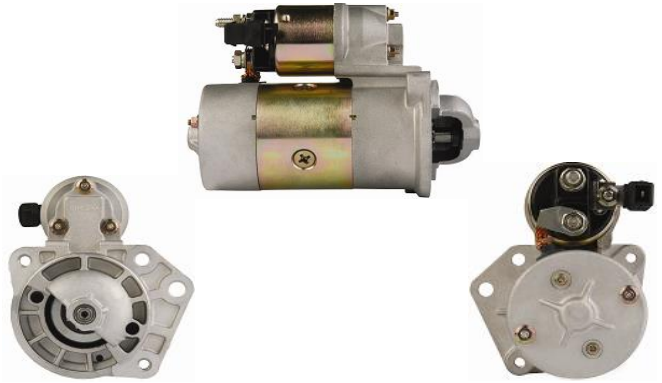

STM524

OEM	63223039
Lucas	LRS00891, LRS02116
HC	CS788
Delco	DRS6790
Elstock	25-2101, 25-3303
Bosch Exchange	0986016790, 0986019311
Valeo	455981
Volts	12V
Output	0.9Kw
Tooth	9T
Type	Marelli
Fits	Seat, VW
Rotation	CW

STM525

OEM	M1T80081
Lucas	LRS00751, LRS02100
HC	CS1177, CS1342, CS594
Delco	DRS3117, DRS3618, DRS3949
Elstock	25-2031, 25-2490
Bosch Exchange	0986013240, 0986016141, 0986018960
Valeo	455514, 455691, 455749, 455928, 455929
Volts	12V
Output	1.4Kw
Tooth	11T
Type	Mitsubishi
Fits	Citroen, Fiat, JCB, Peugeot, Santana
Rotation	CW