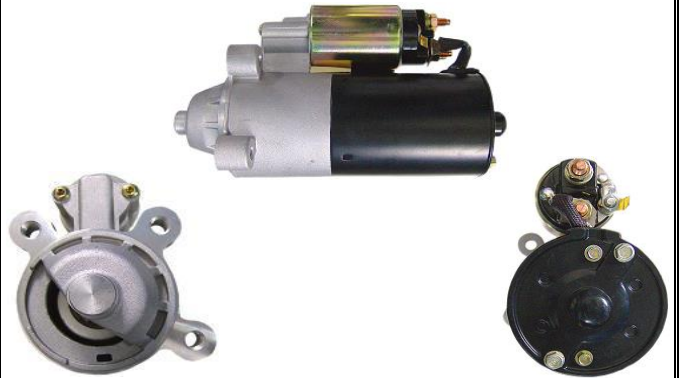

STM641

OEM	93BB-11000-BA
Lucas	LRS00993
HC	CS1058, CS1070
Delco	DRS3476
Elstock	25-2207
Bosch Exchange	
Valeo	
Volts	12V
Output	1.5Kw
Tooth	10T
Type	Motorcraft
Fits	Ford, Mazda
Rotation	CW

STM642

OEM	0001109300
Lucas	LRS02223
HC	CS1389
Delco	DRS3967
Elstock	25-3395
Bosch Exchange	0986021640
Valeo	
Volts	12V
Output	2.5Kw
Tooth	9T
Type	Bosch 0001109
Fits	Citroen, Fiat, Peugeot
Rotation	CW