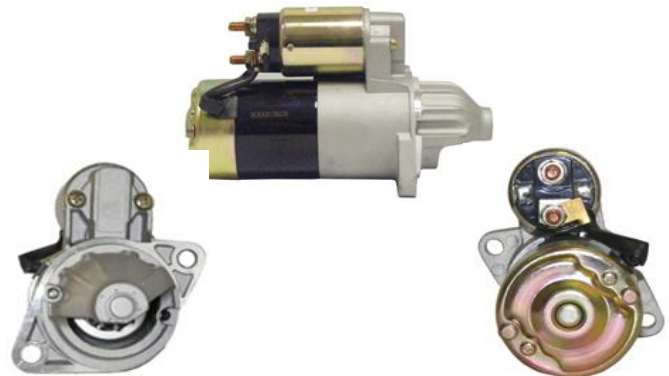

STM1205

OEM	26336
Lucas	LRS00240
HC	CS106
Delco	DRS5040
Elstock	25-0198
Bosch Exchange	0986015040
Valeo	
Volts	12V
Output	2.8Kw
Tooth	10T
Type	Lucase
Fits	CASE, CASE I.H.
Rotation	CW

STM1207

OEM	26329
Lucas	LRS00484
HC	
Delco	
Elstock	25-0343
Bosch Exchange	
Valeo	
Volts	12V
Output	2.8Kw
Tooth	
Type	Lucas
Fits	Ford Truck, New Holland
Rotation	CW

STM1208

OEM	0001218019
Lucas	LRS00940
HC	CS370
Delco	DRS3650
Elstock	25-1077
Bosch Exchange	0986013650
Valeo	
Volts	12V
Output	2.2Kw
Tooth	9T
Type	Bosch 0001218019
Fits	Opel, Renault, Renault Truck, Vauxhall
Rotation	CW

STM1209

OEM	M1T79681
Lucas	LRS01522
HC	
Delco	DRS0774
Elstock	25-2496
Bosch Exchange	
Valeo	
Volts	12V
Output	1.2Kw
Tooth	10T
Type	Mitsubishi
Fits	Caterpillar, Mitsubishi Industrial
Rotation	CW