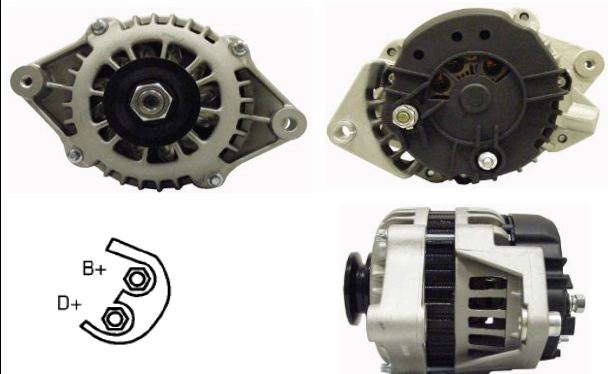

ALT488CP

OEM	0121615002
Lucas	LRA02977
HC	CA1922IR
Delco	DRB7920
Elstock	28-5592
Bosch Exchange	0986047920
Valeo	
Volts	12V
Output	150A
Pulley	PVR7
Type	Bosch 0121615
Fits	BMW

ALT489-INA

OEM	10480403
Lucas	LRA02073
HC	CA1677IR
Delco	DRA4146
Elstock	28-4509
Bosch Exchange	
Valeo	
Volts	12V
Output	190A
Pulley	PVR6
Type	Delphi-WC
Fits	Mercedes Benz

ALT490

OEM	1592234
Lucas	LRA01169, LRA01172
HC	CA1780IR, CA1737IR
Delco	DRA4246, DRA4245
Elstock	27-4813, 27-4847
Bosch Exchange	0986049121, 0986080700
Valeo	
Volts	12V
Output	120A
Pulley	PVR6
Type	Visteon
Fits	Ford, Mazda

ALT491

OEM	0124415010
Lucas	LRB00405, LRB00406
HC	CA1473IR, CA1440IR
Delco	DRA3904, DRB1270
Elstock	28-3954, 28-3725
Bosch Exchange	0986043990
Valeo	437464, 437708
Volts	12V
Output	90A
Pulley	Single V
Type	Bosch 0124415
Fits	Opel Vauxhall