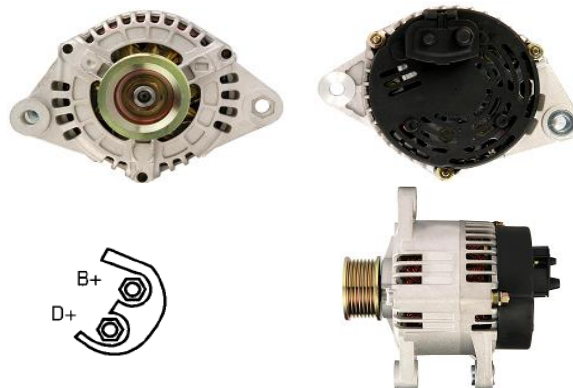

ALT305

OEM	LR180-501
Lucas	LRB00262
HC	JA1290IR
Delco	DRA3663
Elstock	28-2903
Bosch Exchange	0986043121
Valeo	

Volts	12V
Output	80A
Pulley	Single V
Type	Hitachi LR180
Fits	Isuzu, Opel, Vauxhall