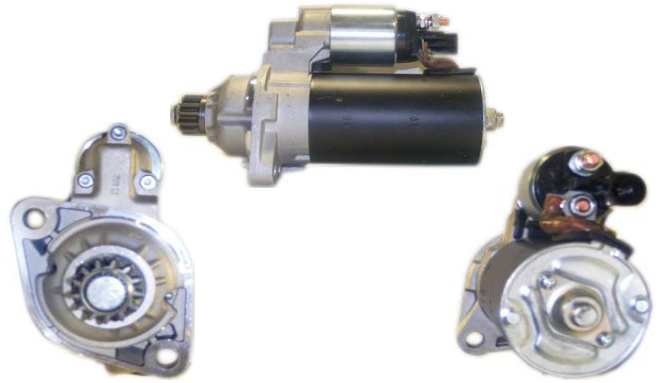

## STM1226

<b>OEM</b>	<b>0001153009</b>
Lucas	LRS02394
HC	
Delco	DRS0415
Elstock	25-4066
Bosch Exchange	
Valeo	
Volts	12V
Output	2.0Kw
Tooth	13T
Type	Bosch 0001153
Fits	Audi, Seat, Skoda, Volkswagen
Rotation	CCW
<b>Note</b>	<b>Stop &amp; Start</b>