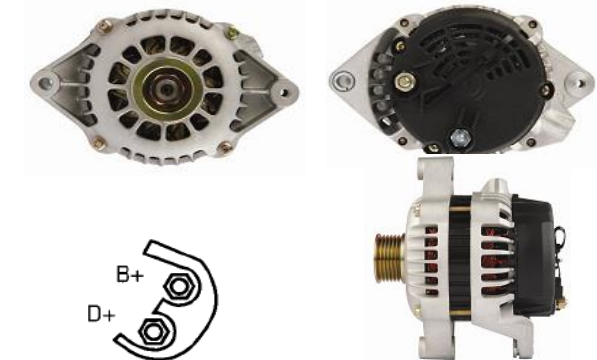

ALT100

OEM	54022708
Lucas	LRB00160, LRB00161
HC	CA719IR
Delco	DRA3367, DRA3369
Elstock	28-2501WP, 28-2514WP
Bosch Exchange	0986036631, 0986039881
Valeo	437390
Volts	12V
Output	75A
Pulley	PVR4
Type	Lucas A127
Fits	Ford Transit

ALT101

OEM	54022654
Lucas	LRA00527
HC	JA756IR
Delco	DRA3199
Elstock	28-1731
Bosch Exchange	0986038401
Valeo	436547
Volts	12V
Output	75A
Pulley	PVR4
Type	Lucas A127
Fits	Nissan

ALT102

OEM	10479914
Lucas	LRB00319, LRB00320, LRA02121
HC	CA1051IR, CA1103IR, CA1170IR
Delco	DRA3703, DRA3704, DRB1240
Elstock	28-1913, 28-2737, 28-2847
Bosch Exchange	0986039250, 0986041240
Valeo	436719, 436720
Volts	12V
Output	120A
Pulley	PVR6
Type	Delco
Fits	Opel, Saab, Vauxhall

ALT103

OEM	10479273
Lucas	LRB00149, LRB00196
HC	CA861IR, CA1053IR
Delco	DRA3479, DRA8600
Elstock	28-1870, 28-1871
Bosch Exchange	0986038600, 0986039240
Valeo	436683, 436684
Volts	12V
Output	120A
Pulley	PVR6
Type	Delco
Fits	Opel, Vauxhall