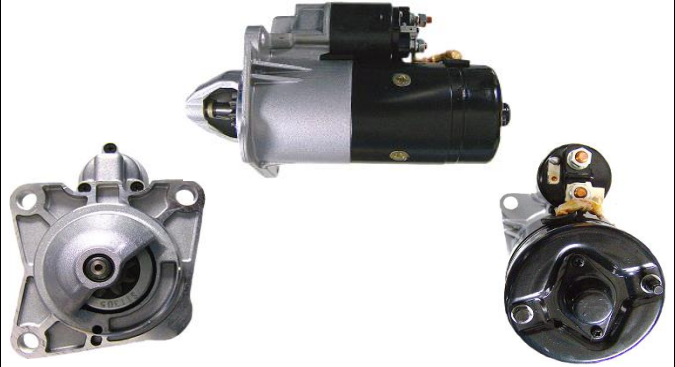

STM904

OEM	0001218152
Lucas	LRS00728
HC	CS1201
Delco	DRS3084
Elstock	25-3117
Bosch Exchange	0986016210
Valeo	436052
Volts	12V
Output	2.2Kw
Tooth	9T
Type	Bosch 218 Series
Fits	Land rover
Rotation	CW

STM905

OEM	0001416002
Lucas	LRS00922
HC	CS191
Delco	DRS1570
Elstock	45-0291
Bosch Exchange	0986011570, 0986019000
Valeo	455531, 455623
Volts	24V
Output	5.5Kw
Tooth	9T
Type	Bosch 416 (KB)
Fits	Claas, MAN, Mercedes
Rotation	CW