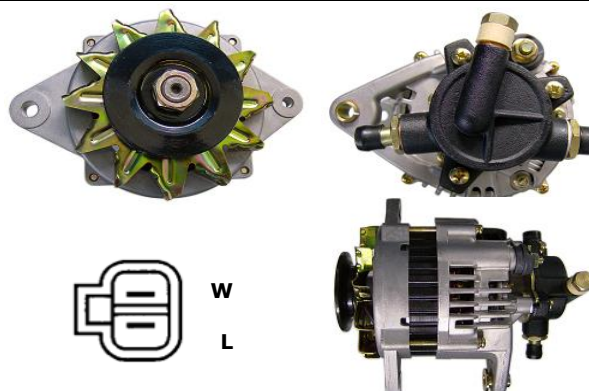

ALT157

OEM	LR170-420
Lucas	LRB00154
HC	JA863IR
Delco	DRA3296
Elstock	28-1896
Bosch Exchange	0986041771, 0986041781
Valeo	436725, 437120
Volts	12V
Output	70A
Pulley	Single V
Type	Hitachi LR170
Fits	Opel, Vauxhall