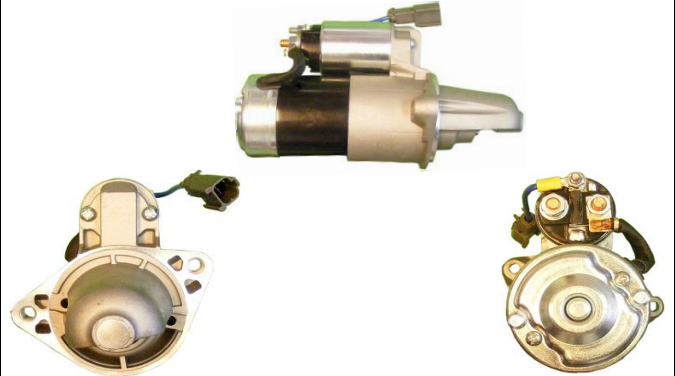

STM702

OEM	M1T72985
Lucas	LRS00710, LRS02046, LRS02052
HC	JS1137, JS627
Delco	DRS3207, DRS3729
Elstock	25-1246, 25-1405, 25-1484
Bosch Exchange	0986016591, 0986020821
Valeo	455581
Volts	12V
Output	1.4Kw
Tooth	8T
Type	Mitsubishi
Fits	Nissan
Rotation	CW

STM703

OEM	0001115006
Lucas	LRS01585
HC	
Delco	DRS8170
Elstock	25-3095
Bosch Exchange	0986018170
Valeo	
Volts	12V
Output	1.7Kw
Tooth	10T
Type	Bosch 0001115
Fits	Chrysler, Jeep, Mercedes Benz
Rotation	CW