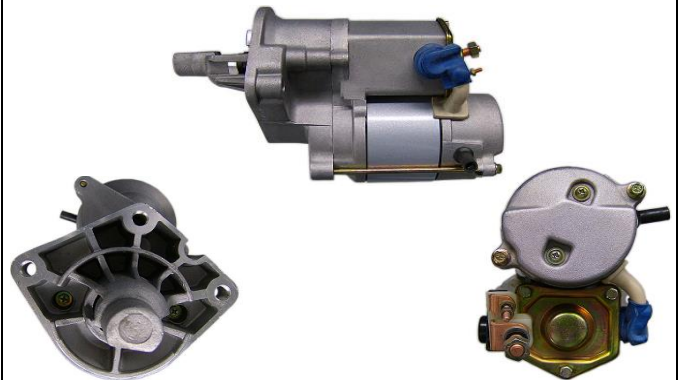

STM670

OEM	0001241001
Lucas	LRS02272
HC	CS1399
Delco	DRT1480
Elstock	45-3443
Bosch Exchange	0986021480
Valeo	

Volts	24V
Output	5.5Kw
Tooth	12T
Type	Bosch 0001241
Fits	Scania
Rotation	CW