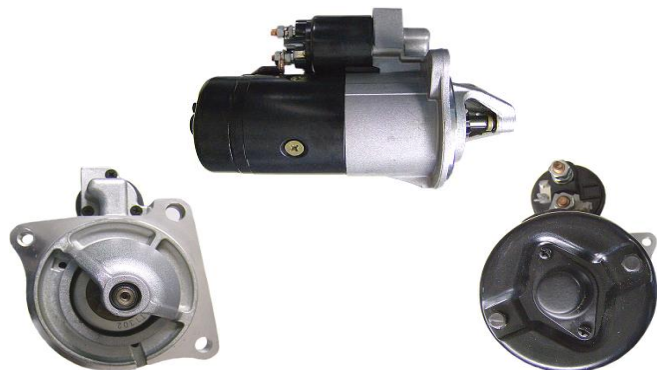

STM780

OEM	S114815
Lucas	LRS01531
HC	
Delco	DRS0118
Elstock	25-3013
Bosch Exchange	
Valeo	
Volts	12V
Output	1.2Kw
Tooth	11T
Type	Hitachi
Fits	Yanmar Marine
Rotation	CW

STM901

OEM	0001218021
Lucas	LRS00611
HC	CS331
Delco	DRS2380
Elstock	25-0482
Bosch Exchange	0986014660, 0986016390
Valeo	436002
Volts	12V
Output	2.2Kw
Tooth	10T
Type	Bosch 218 Series
Fits	Daewoo, Mercedes
Rotation	CW

STM902

OEM	0001218157
Lucas	LRT00108
HC	CS885
Delco	DRS6950
Elstock	25-2080
Bosch Exchange	0986016950, 0986018970
Valeo	455900
Volts	12V
Output	2.2Kw
Tooth	9T
Type	Bosch 218 Series
Fits	Citroen, Peugeot
Rotation	CW

STM903

OEM	0001218174
Lucas	LRT00138
HC	CS1118
Delco	DRS7490
Elstock	25-2185
Bosch Exchange	0986017490
Valeo	
Volts	12V
Output	2.2Kw
Tooth	9T
Type	Bosch 218 Series
Fits	Iveco
Rotation	CW