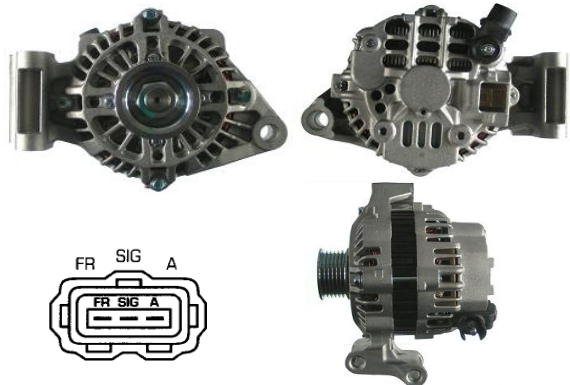

ALT491

OEM	0124415010
Lucas	LRB00405, LRB00406
HC	CA1473IR, CA1440IR
Delco	DRA3904, DRB1270
Elstock	28-3954, 28-3725
Bosch Exchange	0986043990
Valeo	437464, 437708
Volts	12V
Output	90A
Pulley	Single V
Type	Bosch 0124415
Fits	Opel Vauxhall