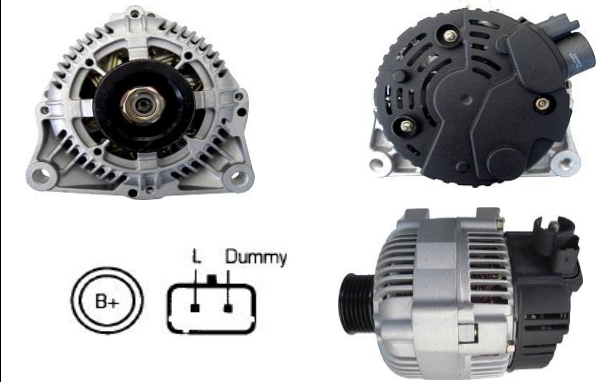

ALT818

OEM	A13VI277
Lucas	LRA01930, LRA02842, LRB00494, LRB00502
HC	CA1498IR, CA1499IR, CA1589IR, CA1687IR
Delco	DRA3906, DRA3907, DRA4044, DRA4045
Elstock	28-3772, 28-3816, 28-3949, 28-4958
Bosch Exchange	
Valeo	437193/ 437194/ 437355, 437357/ 437460
Volts	12V
Output	95A
Pulley	PVR6
Type	Valeo A13vi
Fits	Citroen. Peugeot