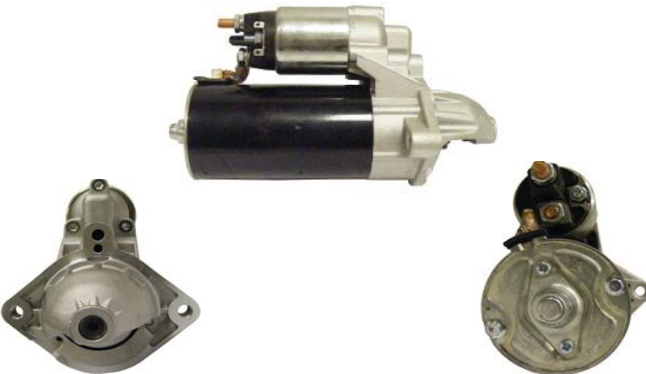

STM1090

OEM	0001416030
Lucas	LRS02151
HC	
Delco	DRS1460
Elstock	45-1274
Bosch Exchange	0986011460
Valeo	

Volts	24V
Output	5.4Kw
Tooth	11T
Type	Bosch 000141(KB)
Fits	Ford Truck, Iveco, ABG, Atlas Copco
Rotation	CW

STM1093

OEM	M2T88372
Lucas	LRS02166
HC	CS1507
Delco	DRS0213
Elstock	25-3340
Bosch Exchange	
Valeo	

Volts	12V
Output	2.2Kw
Tooth	10T
Type	Mitsubishi
Fits	Jeep
Rotation	CW

STM1094

OEM	36100-27510
Lucas	LRS02186
HC	JS1349
Delco	DRS0071
Elstock	25-3358
Bosch Exchange	0986023370
Valeo	

Volts	12V
Output	1.7Kw
Tooth	9T
Type	Hyundai
Fits	Hyundai
Rotation	CW

STM1095

OEM	0001115040
Lucas	LRS02224
HC	CS1406
Delco	DRT1230
Elstock	25-3396
Bosch Exchange	0986021230
Valeo	

Volts	12V
Output	1.8Kw
Tooth	9T
Type	Bosch 0001115
Fits	BMW
Rotation	CW