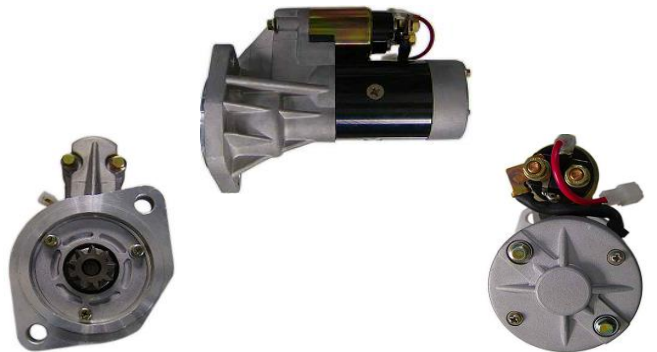

STM628

OEM	M2T32071
Lucas	LRS00625
HC	JS365
Delco	DRS4971
Elstock	25-0446
Bosch Exchange	0986014101, 0986014971
Valeo	455592, 455605
Volts	12V
Output	2.2Kw
Tooth	9T
Type	Nippondenso
Fits	Ford, Kia, Mazda, Suzuki
Rotation	CW