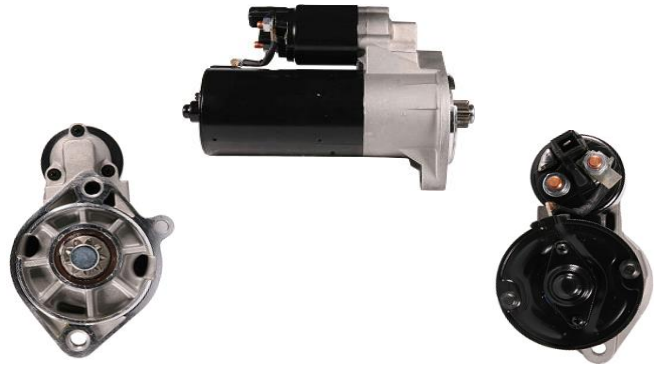

STM624

OEM	0001125503
Lucas	LRS01519
HC	CS1115
Delco	DRS3809
Elstock	25-2492
Bosch Exchange	
Valeo	
Volts	12V
Output	2.0Kw
Tooth	9T
Type	Bosch 125 Series
Fits	VW
Rotation	CW

STM625

OEM	0001110001
Lucas	LRS00528
HC	CS295
Delco	DRS3050
Elstock	25-1013
Bosch Exchange	0986013050, 0986016730
Valeo	436020
Volts	12V
Output	1.8Kw
Tooth	9T
Type	Bosch 110 Series
Fits	VW
Rotation	CW