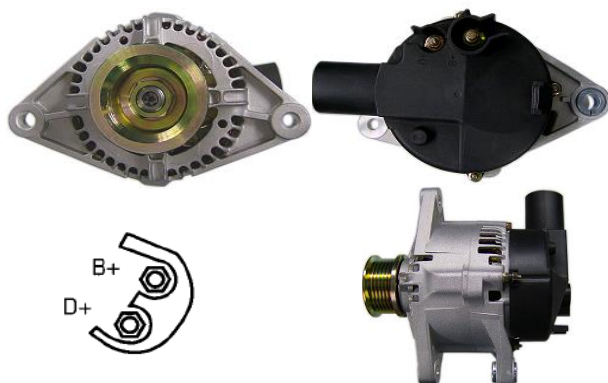

ALT130

OEM	63321252
Lucas	LRB00327, LRB00329
HC	CA1196IR, CA1220IR
Delco	DRA3397, DRA3413
Elstock	28-2630, 28-2700
Bosch Exchange	0986040651, 0986047751
Valeo	

Volts	12V
Output	100A
Pulley	PVR5
Type	Marelli A115i
Fits	Fiat, Lancia

ALT131

OEM	63321611
Lucas	LRB00328, LRB00330
HC	CA1160IR, CA1313IR
Delco	DRA3394, DRA3396
Elstock	28-2697, 28-3805
Bosch Exchange	0986040671, 0986040681
Valeo	

Volts	12V
Output	95A
Pulley	PVR6
Type	Marelli A115i
Fits	Fiat, Lancia

ALT132

OEM	LR170-502
Lucas	LRA01715, LRA01760, LRB00194
HC	JA769IR
Delco	DRA3279, DRA4147
Elstock	28-1747, 28-2978, 28-3536
Bosch Exchange	0986040581, 0986045631
Valeo	437152

Volts	12V
Output	70A
Pulley	Single V
Type	Hitachi LR170
Fits	Nissan

ALT133

OEM	63321613
Lucas	LRA02711
HC	CA1190IR
Delco	DRA3399
Elstock	28-2732
Bosch Exchange	0986040691
Valeo	

Volts	12V
Output	100A
Pulley	PVR6
Type	Marelli A115i
Fits	Fiat