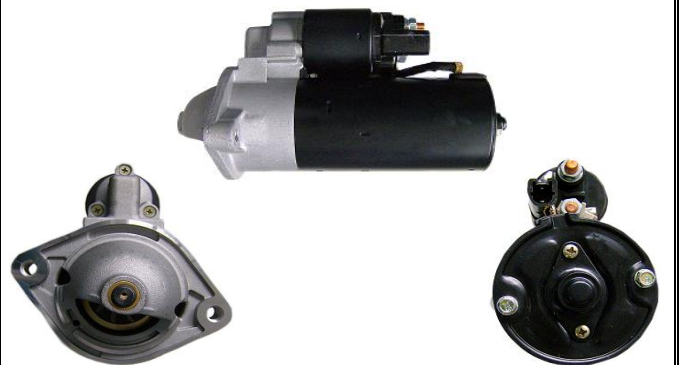

STM641

OEM	93BB-11000-BA
Lucas	LRS00993
HC	CS1058, CS1070
Delco	DRS3476
Elstock	25-2207
Bosch Exchange	
Valeo	
Volts	12V
Output	1.5Kw
Tooth	10T
Type	Motorcraft
Fits	Ford, Mazda
Rotation	CW

STM642

OEM	0001109300
Lucas	LRS02223
HC	CS1389
Delco	DRS3967
Elstock	25-3395
Bosch Exchange	0986021640
Valeo	
Volts	12V
Output	2.5Kw
Tooth	9T
Type	Bosch 0001109
Fits	Citroen, Fiat, Peugeot
Rotation	CW

STM643

OEM	0001107004
Lucas	LRS00731
HC	CS601
Delco	DRS4820
Elstock	26-1323
Bosch Exchange	0986014820, 0986016110
Valeo	455942
Volts	12V
Output	1.1Kw
Tooth	10T
Type	Bosch 107 Series
Fits	Seat, VW
Rotation	CCW

STM644

OEM	0001109034
Lucas	LRT00182
HC	JS1088
Delco	DRS7500
Elstock	25-2096
Bosch Exchange	0986017500
Valeo	
Volts	12V
Output	2.0Kw
Tooth	10T
Type	Bosch 109 Series
Fits	Toyota
Rotation	CW