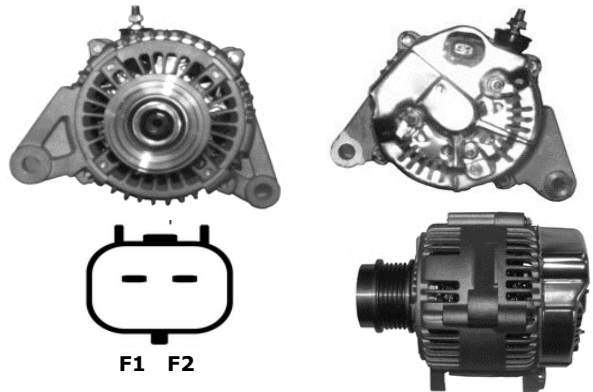

ALT1044CP

OEM	1210003841
Lucas	LRA02798
HC	
Delco	DRA0158
Elstock	27-4915
Bosch Exchange	
Valeo	
Volts	12V
Output	110A
Pulley	PVR6
Type	Nippondenso
Fits	Jeep

ALT1047

OEM	TG15C012
Lucas	LRA02891
HC	CA1757IR
Delco	DRA4266
Elstock	28-5508
Bosch Exchange	0986048921
Valeo	437452
Volts	12V
Output	150A
Pulley	PVR6
Type	Valeo TG
Fits	BMW, Yanmar Marine