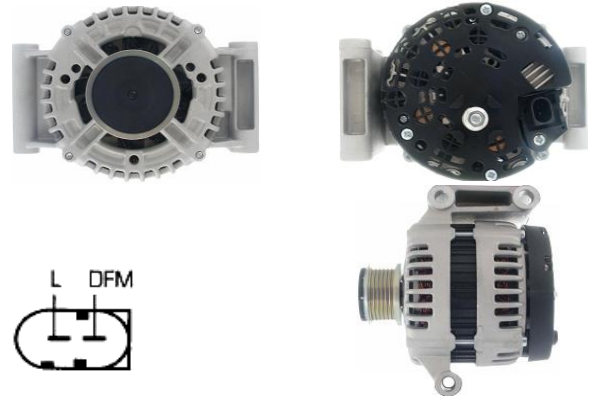

ALT488CP

OEM	0121615002
Lucas	LRA02977
HC	CA1922IR
Delco	DRB7920
Elstock	28-5592
Bosch Exchange	0986047920
Valeo	
Volts	12V
Output	150A
Pulley	PVR7
Type	Bosch 0121615
Fits	BMW

ALT489-INA

OEM	10480403
Lucas	LRA02073
HC	CA1677IR
Delco	DRA4146
Elstock	28-4509
Bosch Exchange	
Valeo	
Volts	12V
Output	190A
Pulley	PVR6
Type	Delphi-WC
Fits	Mercedes Benz