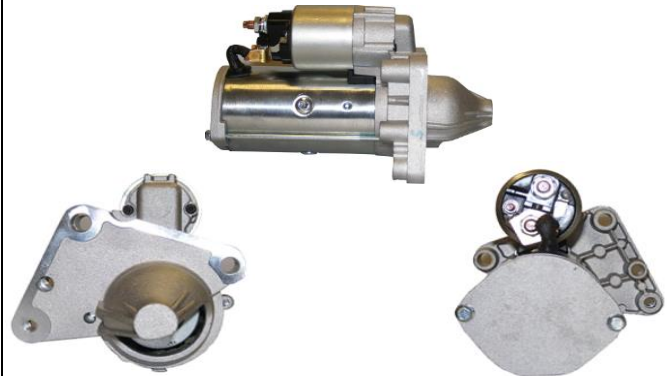

STM964

OEM	TS22E1
Lucas	LRS02304
HC	CS1415
Delco	DRS0113
Elstock	25-3476
Bosch Exchange	0986023530
Valeo	
Volts	12V
Output	2.2Kw
Tooth	11T
Type	Valeo TS
Fits	Nissan, Opel, Renault, Vauxhall
Rotation	CW