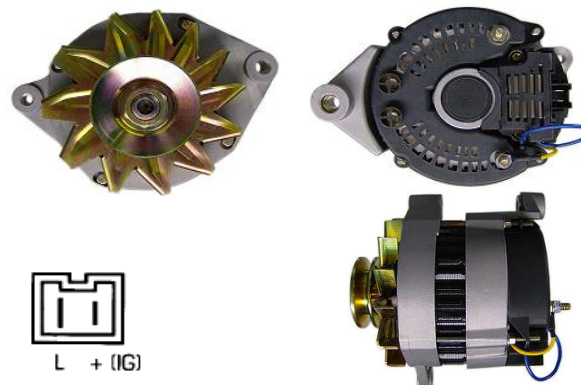

ALT839

OEM	A14VI10
Lucas	LRB00282
HC	CA836IR
Delco	DRA3384
Elstock	28-2932
Bosch Exchange	0986039010, 0986040021
Valeo	436477/ 436482/ 437164
Volts	12V
Output	150A
Pulley	PVR5
Type	Valeo A14vi
Fits	Citroen, Peugeot