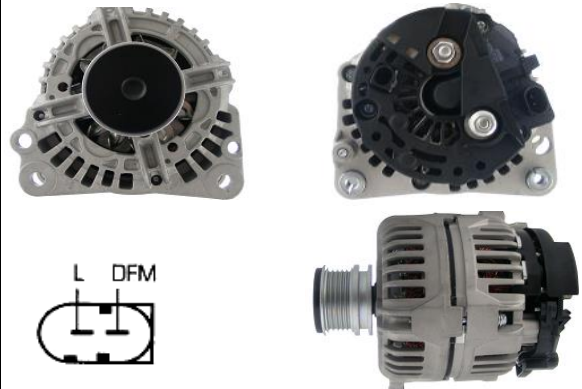

ALT467CP

OEM	0123320047
Lucas	LRA01675, LRA01902
HC	CA1254IR, CA1090IR
Delco	DRB1110, DRB0170
Elstock	28-2899, 28-3778
Bosch Exchange	
Valeo	
Volts	12V
Output	115A
Pulley	PVR6
Type	Bosch 0123320
Fits	Mercedes Benz