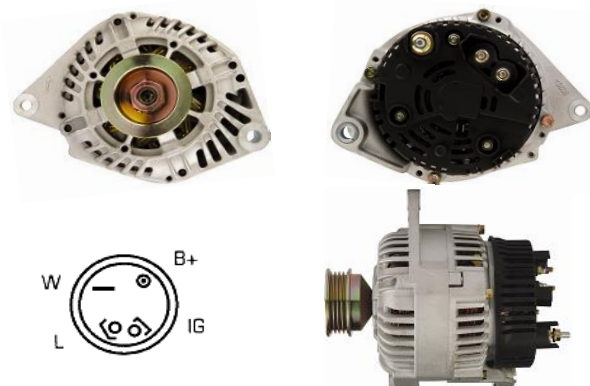

ALT712CP

OEM	A3TG2681AE
Lucas	LRA03093
HC	CA2085IR
Delco	DRA0432
Elstock	28-5705
Bosch Exchange	
Valeo	
Volts	12V
Output	130A
Pulley	PVR7
Type	Mitsubishi A3TG
Fits	Nissan

ALT800

OEM	A13Vi101
Lucas	LRB00331, LRB00332, LRB00333
HC	CA1052IR, CA1151IR, CA1152IR
Delco	DRA9780, DRB0221, DRB1401
Elstock	28-2658, 28-2687, 28-3512
Bosch Exchange	0986039780, 0986040220, 0986041401
Valeo	436642/ 436654/ 436668
Volts	12V
Output	110A
Pulley	PVR6
Type	Valeo A13vi
Fits	Citroen, Fiat, Lancia, Peugeot

ALT801

OEM	A13Vi105
Lucas	LRA01705, LRB00244, LRB00245
HC	CA1077IR, CA1078IR, CA1319IR
Delco	DRA3485, DRA3486, DRA3487
Elstock	28-2957, 28-2966, 28-4608
Bosch Exchange	0986041411, 0986041421
Valeo	436614, 436615, 436649, 437205
Volts	12V
Output	110A
Pulley	PVR3
Type	Valeo A13vi
Fits	Renault

ALT802

OEM	A13vi17
Lucas	LRB00465
HC	CA819IR
Delco	DRA3255
Elstock	28-2945
Bosch Exchange	0986040141
Valeo	436278
Volts	12V
Output	110A
Pulley	PVR3
Type	Valeo A13vi
Fits	Renault