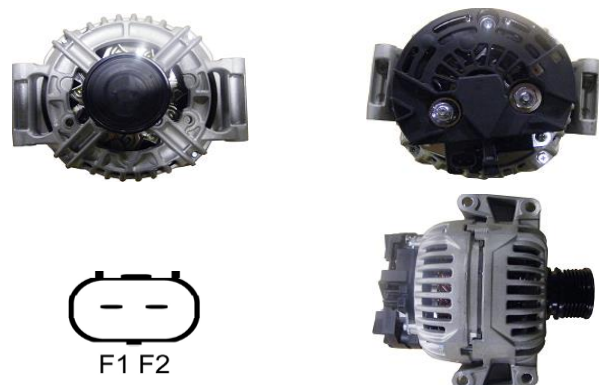

ALT2031

OEM	96BB-10300-BA
Lucas	LRB00271
HC	CA13161R
Delco	DRA3586
Elstock	28-3918
Bosch Exchange	0986044691
Valeo	437688
Volts	12V
Output	130A
Pulley	PVR6
Type	Visteon
Fits	Ford

ALT2037

OEM	A2TB0091
Lucas	LRA01124, LRA02925
HC	JA1283
Delco	DRA3683, DRA3864, DRA4087
Elstock	27-2853, 27-3829, 27-5540
Bosch Exchange	0986045551
Valeo	437650
Volts	12V
Output	80A
Pulley	PVR4
Type	Mitsubishi
Fits	Mazda Car

ALT2041

OEM	2542540
Lucas	LRB00503
HC	CA16371R
Delco	DRA3914
Elstock	28-3965
Bosch Exchange	0986045261
Valeo	437323
Volts	12V
Output	75A
Pulley	PVR3
Type	Valeo A11vi
Fits	Nissan, Renault

ALT2042CP

OEM	0124615018
Lucas	LRA01156, LRA02547
HC	
Delco	DRA0149, DRB7460
Elstock	27-4720, 27-4891
Bosch Exchange	0986047660, 0986047460
Valeo	
Volts	12V
Output	150A
Pulley	PVR6
Type	Bosch 0124615
Fits	Jeep, Chrysler
Note	External Regulator Fitted