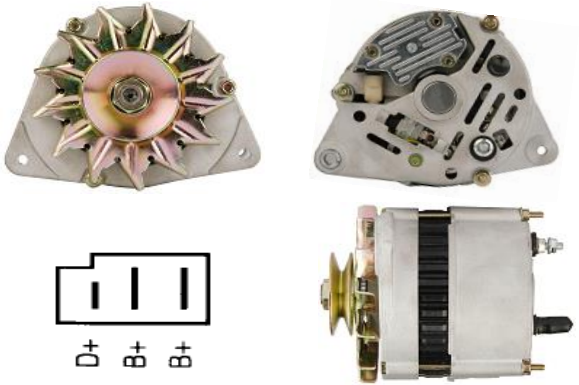

## ALT110

<b>OEM</b>	<b>54022244</b>
Lucas	LRA00376, LRA00461, LRA00602
HC	CA226IR, CA600IR, CA1384IR
Delco	DRA0760, DRA0790, DRA1050
Elstock	28-0604, 28-0795, 28-0809
Bosch Exchange	0986030760, 0986030790
Valeo	432825, 432832, 432836, 436145
Volts	12V
Output	75A
Pulley	Single V
Type	Lucas A127
Fits	Case, Ford, JCB, Landrover