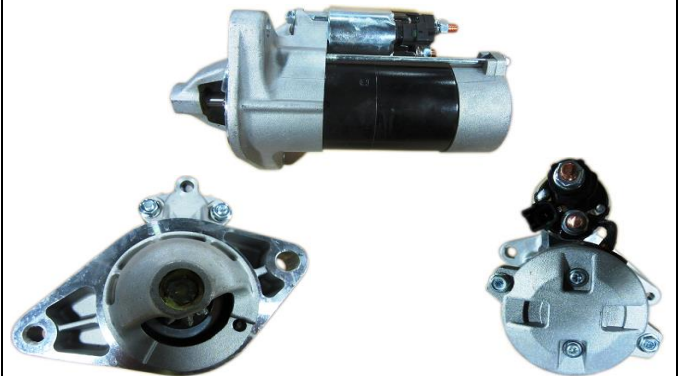

### STM1200

<b>OEM</b>	<b>0001106405</b>
Lucas	LRS02279
HC	CS1417
Delco	DRS0103
Elstock	25-3450
Bosch Exchange	0986021970
Valeo	

Volts	12V
Output	0.9Kw
Tooth	10T
Type	Bosch 0001106
Fits	Citroen, Mini, Peugeot
Rotation	CW