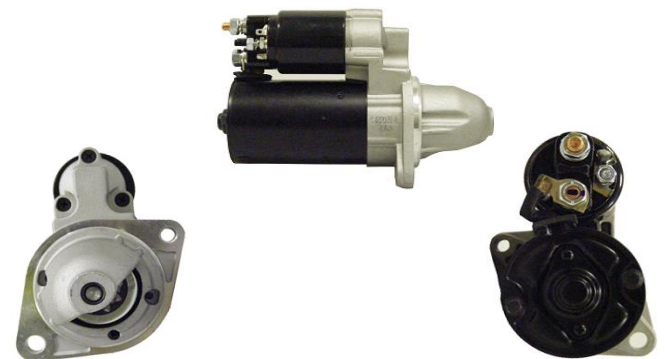

STM2016

OEM	63103015
Lucas	LRS01578
HC	CS1192
Delco	DRS0193
Elstock	25-3082
Bosch Exchange	
Valeo	
Volts	12V
Output	0.9Kw
Tooth	8T
Type	Marelli
Fits	Fiat
Rotation	CW

STM2022

OEM	0001106023
Lucas	LRS01545
HC	CS1255
Delco	DRS8860
Elstock	25-3034
Bosch Exchange	0986018860
Valeo	
Volts	12V
Output	0.9Kw
Tooth	9T
Type	Bosch 0001106
Fits	Nissan, Opel, Renault, Vauxhall
Rotation	CW

STM2023

OEM	2010001024
Lucas	LRS02255
HC	
Delco	DRS0014
Elstock	25-3426
Bosch Exchange	
Valeo	
Volts	12V
Output	1.2Kw
Tooth	11T
Type	Visteon
Fits	Ford
Rotation	CW

STM2024

OEM	0001107425
Lucas	LRS02299
HC	CS1413
Delco	DRT0890
Elstock	25-3470
Bosch Exchange	0986020890
Valeo	
Volts	12V
Output	1.2Kw
Tooth	9T
Type	Bosch 0001107
Fits	BMW
Rotation	CW