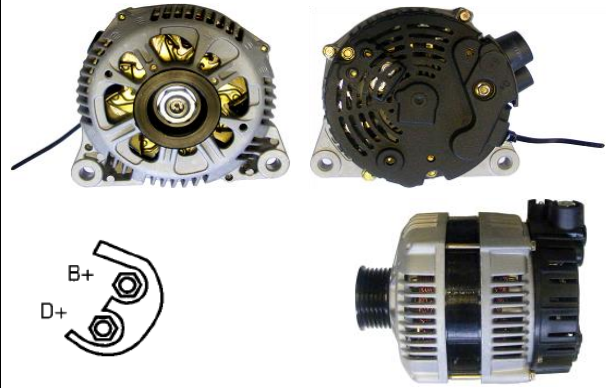

ALT816

OEM	A14VI27
Lucas	LRB00439, LRB00451
HC	CA1509IR, CA1646IR
Delco	DRA4195, DRB1930
Elstock	28-3752, 28-4606
Bosch Exchange	0986041930
Valeo	437171
Volts	12V
Output	150A
Pulley	PVR6
Type	Valeo A14vi
Fits	Citroen, Fiat, Lancia, Peugeot

ALT817

OEM	A3TA0591
Lucas	LRA01447, LRB00143
HC	CA825IR
Delco	DRA4038, DRA8791
Elstock	28-1820, 28-1969
Bosch Exchange	0986038791
Valeo	436366
Volts	12V
Output	110A
Pulley	PVR6
Type	Mitsubishi
Fits	Citroen, Fiat, Peugeot