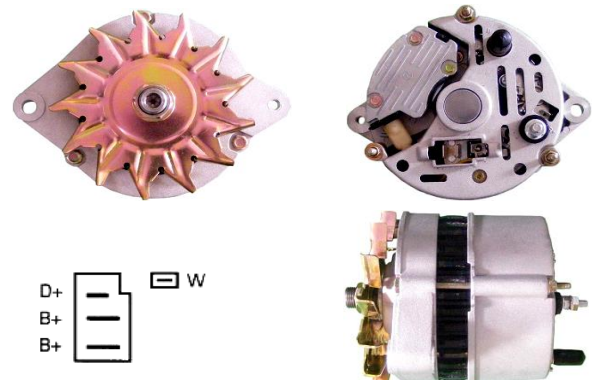

ALT335CP

OEM	0124515088
Lucas	LRA02362
HC	CA1752IR
Delco	DRB5380
Elstock	28-4866
Bosch Exchange	0986045380
Valeo	437430
Volts	12V
Output	150A
Pulley	PVR7
Type	Bosch 0124515
Fits	Mercedes Benz

ALT336

OEM	100213-2391
Lucas	LRB00369
HC	JA1710IR
Delco	DRA3856
Elstock	28-3882
Bosch Exchange	
Valeo	
Volts	12V
Output	120A
Pulley	PVR7
Type	Nippondenso
Fits	Land Rover

ALT338

OEM	100213-2790
Lucas	LRA02755
HC	JA1424IR
Delco	DRA3759
Elstock	28-3685
Bosch Exchange	0986046531
Valeo	
Volts	12V
Output	120A
Pulley	PVR6
Type	Nippondenso
Fits	Honda, Landrover, MG

ALT339

OEM	2541148
Lucas	LRA00959
HC	CA1387IR
Delco	DRA3549
Elstock	28-0973
Bosch Exchange	
Valeo	
Volts	12V
Output	75A
Pulley	None
Type	Lucas A127
Fits	Massey Ferguson