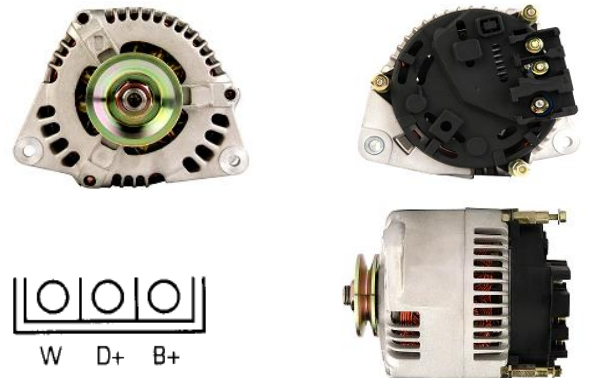

ALT320

OEM	LR1100-501B
Lucas	LRB00299
HC	JA13701R
Delco	DRA3789
Elstock	28-2659
Bosch Exchange	0986043941
Valeo	
Volts	12V
Output	100A
Pulley	Single V
Type	Hitachi LR1100
Fits	Opel