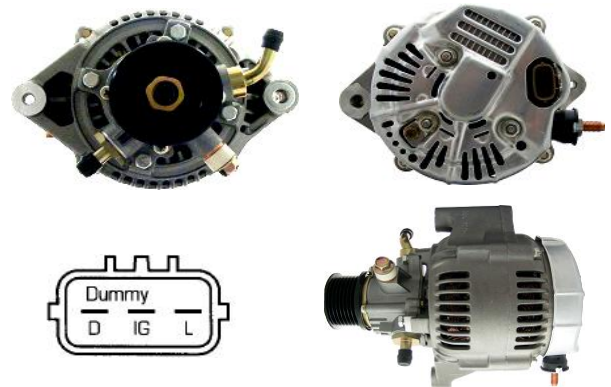

ALT338

OEM	100213-2790
Lucas	LRA02755
HC	JA1424IR
Delco	DRA3759
Elstock	28-3685
Bosch Exchange	0986046531
Valeo	
Volts	12V
Output	120A
Pulley	PVR6
Type	Nippondenso
Fits	Honda, Landrover, MG