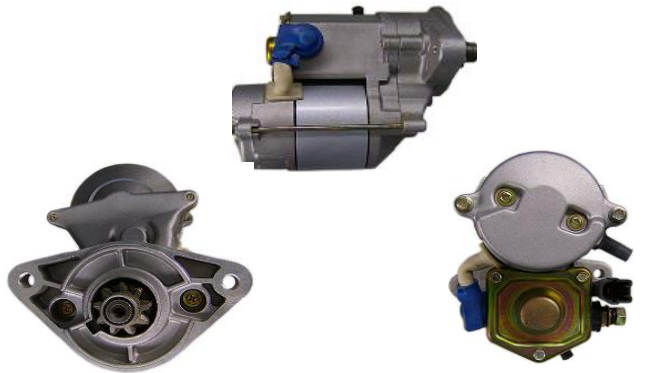

STM675

OEM	228000-3020
Lucas	LRS01530
HC	
Delco	DRZ5183
Elstock	25-3008
Bosch Exchange	
Valeo	
Volts	12V
Output	1.4Kw
Tooth	9T
Type	Nippondenso
Fits	Chrysler
Rotation	CW