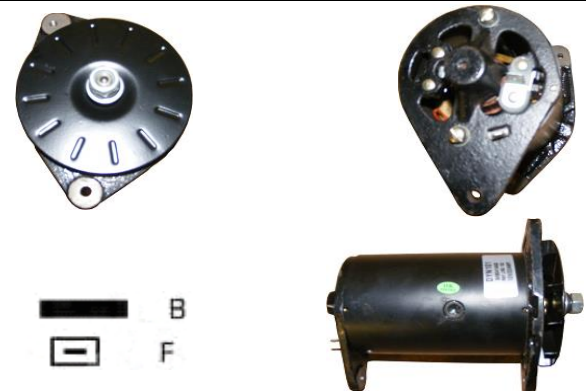

DYN101- DISCONTINUED

OEM	22700
Lucas	LRD00100, LRD00101
HC	CG50, CG52
Delco	DRA3576, DRA0071
Elstock	29-0503, 29-0520
Bosch Exchange	0986030071
Valeo	
Volts	12V
Output	22A
Pulley	
Type	Lucas
Fits	Blmc, Case IH, Ford, MG