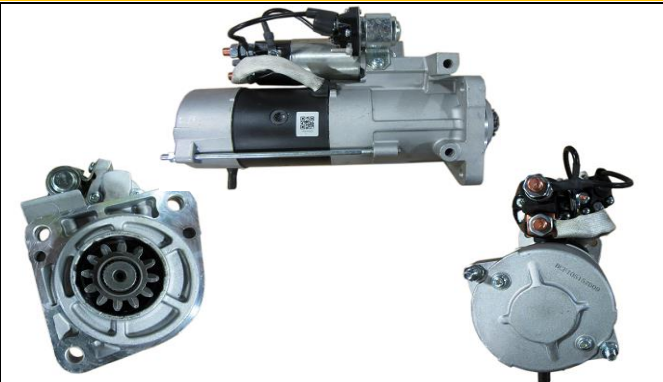

STM1255

OEM	0001138009
Lucas	LRS02610
HC	
Delco	DRS0309
Elstock	25-4283
Bosch Exchange	0986025190
Valeo	
Volts	12V
Output	1.4KW
Tooth	9T
Type	Bosch 0001138
Fits	Alfa Romeo, Fiat, Lancia
Rotation	CW
Note	Stop & Start

STM1256

OEM	0001179506
Lucas	LRS03856
HC	
Delco	
Elstock	25-5029
Bosch Exchange	
Valeo	
Volts	12V
Output	2.0KW
Tooth	13T
Type	Bosch 0001179
Fits	Audi, Seat, Volkswagen
Rotation	CCW
Note	Stop & Start

STM1257

OEM	0001109379
Lucas	LRS02684
HC	
Delco	DRS0446
Elstock	25-4356
Bosch Exchange	0986025370
Valeo	
Volts	12V
Output	2.2KW
Tooth	12T
Type	Bosch 0001109
Fits	Volvo
Rotation	CW

STM1258

OEM	M9T62671
Lucas	LRS02599
HC	CS1496
Delco	DRS0325
Elstock	45-4272
Bosch Exchange	
Valeo	
Volts	24V
Output	505Kw
Tooth	12T
Type	Mitsubishi M9T6
Fits	Kalmar, Renault Truck, Volvo Penta
Rotation	CW