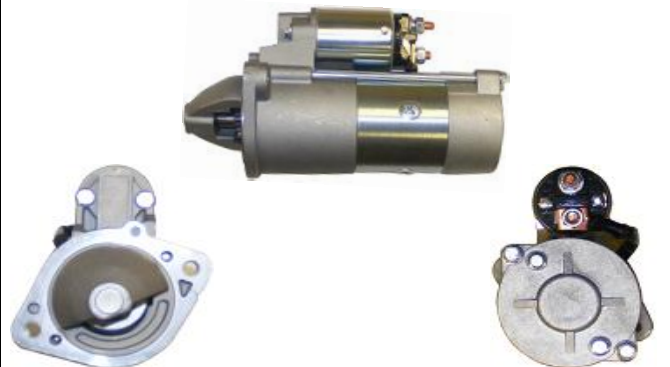

STM2004

OEM	25105
Lucas	LRS00102
HC	CS18
Delco	DRS1611
Elstock	25-0019
Bosch Exchange	
Valeo	433272
Volts	12V
Output	0.8Kw
Tooth	9T
Type	Visteon
Fits	BLMC, MG
Rotation	CW

STM2005

OEM	25142
Lucas	LRS00100
HC	
Delco	DRS3455
Elstock	25-0050
Bosch Exchange	0986020011
Valeo	
Volts	12V
Output	0.8Kw
Tooth	10T
Type	Lucas
Fits	Ford
Rotation	CW

STM2006

OEM	23300-VK500
Lucas	LRS01715
HC	CS1439
Delco	DRS0122
Elstock	25-3270
Bosch Exchange	
Valeo	
Volts	12V
Output	2.2Kw
Tooth	12T
Type	Nissan
Fits	Nissan
Rotation	CW

STM2008

OEM	M2T84171
Lucas	LRS01436, LRS01695
HC	JS1351, JS1227
Delco	DRS3869
Elstock	25-2349, 25-3244
Bosch Exchange	0986023340
Valeo	
Volts	12V
Output	2.2Kw
Tooth	10T
Type	Mitsubishi
Fits	Mitsubishi, Hyundai Truck, Kia
Rotation	CW