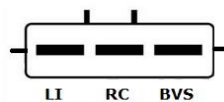

ALT2179

OEM	104210-4011
Lucas	LRA03266
HC	
Delco	DRA0519
Elstock	28-5878
Bosch Exchange	
Valeo	
Volts	12V
Output	150A
Pulley	PVR8
Type	Nippondenso
Fits	Land Rover