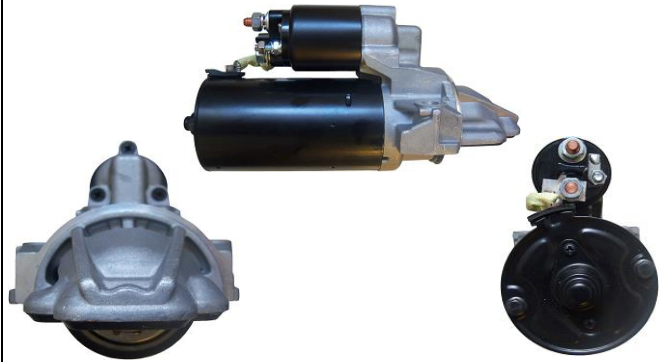

STM769

OEM	0001109205
Lucas	LRS02243
HC	
Delco	DRT1810
Elstock	25-3414
Bosch Exchange	0986021810
Valeo	

Volts	12V
Output	2.0Kw
Tooth	12T
Type	Bosch 109 Series
Fits	Citroen, Fiat
Rotation	CW

STM770

OEM	0001107088
Lucas	LRT00244
HC	JS1236
Delco	DRS8480
Elstock	25-2404
Bosch Exchange	0986018480
Valeo	458485

Volts	12V
Output	1.1Kw
Tooth	11T
Type	Bosch 0001107
Fits	Toyota
Rotation	CW