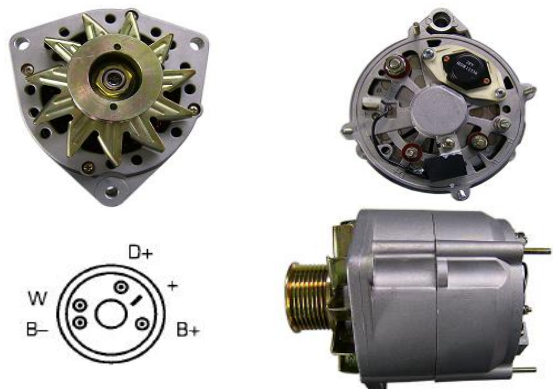

ALT206

OEM	63321280
Lucas	LRB00215, LRA03265, LRA01958
HC	CA1153IR
Delco	DRA3414, DRA3645, DRA0714
Elstock	28-3854, 28-5877, 28-2734
Bosch Exchange	0986048541
Valeo	
Volts	12V
Output	95A
Pulley	PVR5
Type	Marelli A115i
Fits	Fiat, Lancia