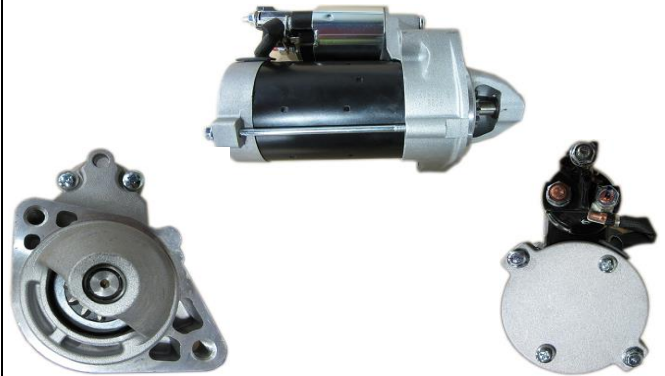

STM1211

OEM	A0061514501
Lucas	LRS02487
HC	CS1527
Delco	DRS0628
Elstock	25-4159
Bosch Exchange	
Valeo	
Volts	12V
Output	1.7Kw
Tooth	12T
Type	Valeo
Fits	Mercedes-Benz
Rotation	CW

STM1212

OEM	M9T60672
Lucas	LRS01950
HC	CS1325, CS1348
Delco	DRS0058
Elstock	45-3184
Bosch Exchange	
Valeo	438208, 458293
Volts	24V
Output	6.0Kw
Tooth	12T
Type	Mitsubishi
Fits	Man Truck, Renault Truck
Rotation	CW