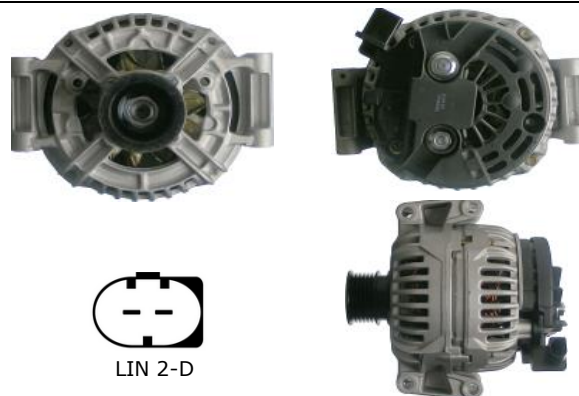

ALT303im

OEM	
Lucas	LRB00423
HC	CA1208IR
Delco	DRA4037
Elstock	28-2721
Bosch Exchange	
Valeo	

Volts	12V
Output	120A
Pulley	PVR7
Type	Marelli A127im
Fits	Alfa Romeo, Fiat, Lancia