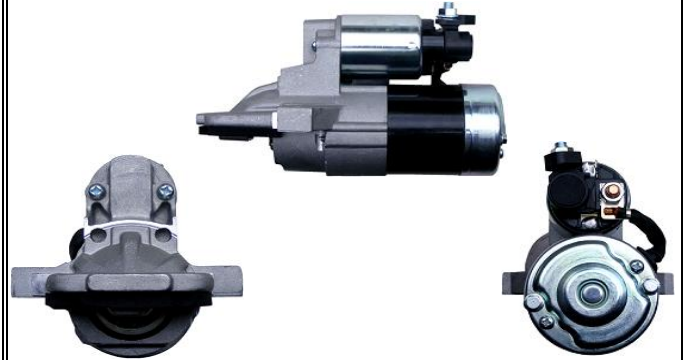

STM1040

OEM	MOT87681
Lucas	LRS01744
HC	
Delco	
Elstock	25-3305
Bosch Exchange	
Valeo	
Volts	12V
Output	
Tooth	
Type	Mitsubishi
Fits	Mazda
Rotation	CW

STM1041

OEM	MOT80081
Lucas	LRS01361
HC	JS1136
Delco	DRS3723
Elstock	25-2193
Bosch Exchange	0986020731
Valeo	
Volts	12V
Output	1.0Kw
Tooth	8T
Type	Mitsubishi
Fits	Mazda
Rotation	CW