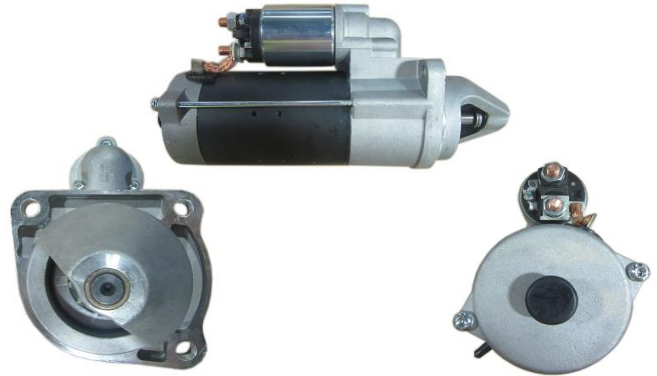

## STM1268

<b>OEM</b>	<b>0001231026</b>
Lucas	LRS02531
HC	CS1536
Delco	DRS0027
Elstock	45-4203
Bosch Exchange	0986025530
Valeo	
Volts	24V
Output	4.0Kw
Tooth	10T
Type	Bosch 0001231
Fits	Case, Iveco, New Holland
Rotation	CW