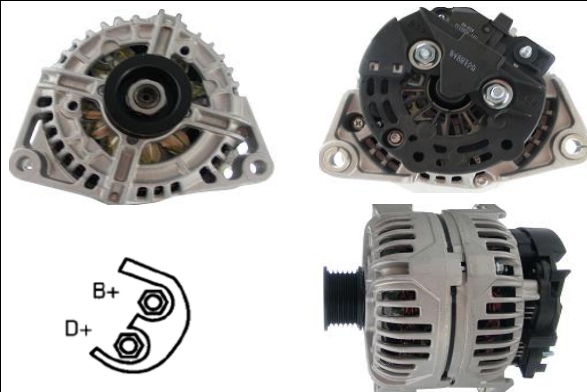

ALT431

OEM	0123510043
Lucas	LRB00408, LRA01748, LRB00317
HC	CA1501IR, CA1328IR, CA1327IR
Delco	DRB2750, DRB1330, DRA3797
Elstock	28-3535, 28-3539, 28-3901
Bosch Exchange	0986042750, 0986041330
Valeo	437216, 437496, 437214
Volts	12V
Output	120A
Pulley	PVR6
Type	Bosch 0124415
Fits	Opel, Vauxhall

ALT432

OEM	0123320029
Lucas	LRA01886, LRB00428
HC	CA1571IR, CA1563IR
Delco	DRB1110, DRA9420
Elstock	28-3749, 28-2796
Bosch Exchange	0986039420
Valeo	
Volts	12V
Output	120A
Pulley	PVR6
Type	Bosch 0123320
Fits	Mercedes Benz