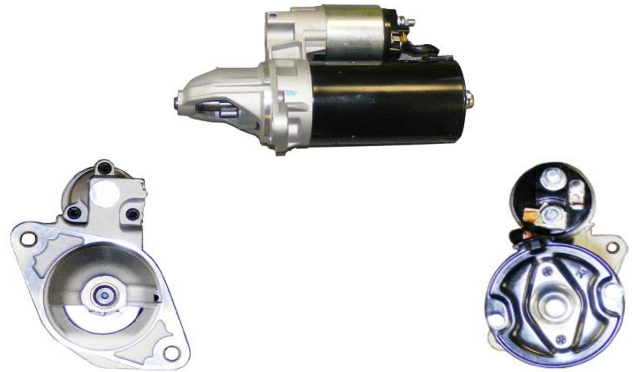

STM1195

OEM	0001109040
Lucas	LRT00169
HC	CS1049
Delco	DRS3719
Elstock	25-2103
Bosch Exchange	0986017440
Valeo	458566

Volts	12V
Output	1.8Kw
Tooth	9T
Type	Bosch 0001109
Fits	Land Rover
Rotation	CW

STM1196

OEM	0001107015
Lucas	LRT00121
HC	CS727
Delco	DRS6280
Elstock	25-1479
Bosch Exchange	0986016280
Valeo	

Volts	12V
Output	1.1Kw
Tooth	9T
Type	Bosch 0001107
Fits	Daewoo, Opel, Saab, Vauxhall
Rotation	CW