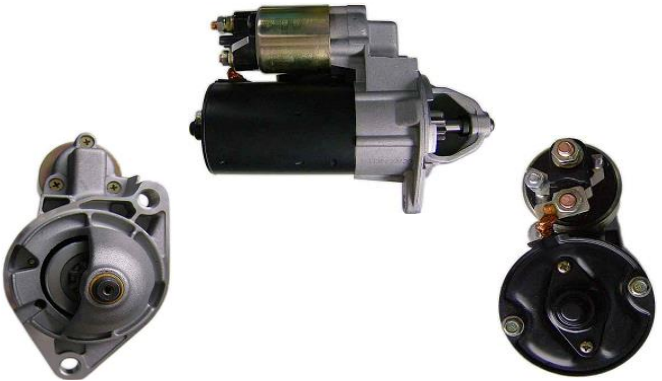

STM524

OEM	63223039
Lucas	LRS00891, LRS02116
HC	CS788
Delco	DRS6790
Elstock	25-2101, 25-3303
Bosch Exchange	0986016790, 0986019311
Valeo	455981
Volts	12V
Output	0.9Kw
Tooth	9T
Type	Marelli
Fits	Seat, VW
Rotation	CW

STM525

OEM	M1T80081
Lucas	LRS00751, LRS02100
HC	CS1177, CS1342, CS594
Delco	DRS3117, DRS3618, DRS3949
Elstock	25-2031, 25-2490
Bosch Exchange	0986013240, 0986016141, 0986018960
Valeo	455514, 455691, 455749, 455928, 455929
Volts	12V
Output	1.4Kw
Tooth	11T
Type	Mitsubishi
Fits	Citroen, Fiat, JCB, Peugeot, Santana
Rotation	CW

STM526

OEM	0001109015
Lucas	LRT00139
HC	CS976
Delco	DRS7420
Elstock	25-2111
Bosch Exchange	0986017420
Valeo	458169
Volts	12V
Output	2.0Kw
Tooth	10T
Type	Bosch 109 Series
Fits	Opel, Saab, Vauxhall
Rotation	CW

STM527

OEM	0001107045
Lucas	LRS02084, LRT00107
HC	CS879
Delco	DRS6880, DRS7920
Elstock	25-2079, 25-2264
Bosch Exchange	0986016880, 0986017920
Valeo	455879, 458184
Volts	12V
Output	1.2Kw
Tooth	9T
Type	Bosch 107 Series
Fits	Opel, Vauxhall
Rotation	CW