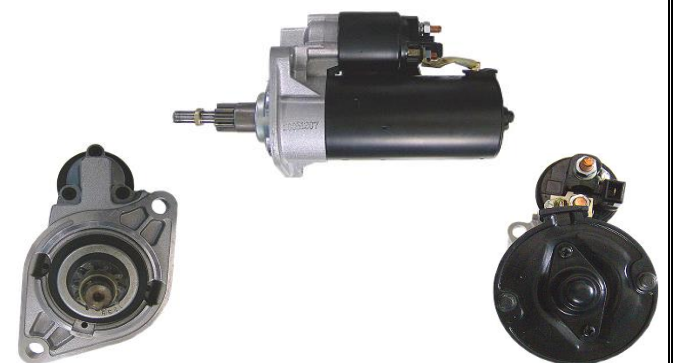

STM740

OEM	063280040010
Lucas	LRS02206
HC	
Delco	DRS0066
Elstock	25-3377
Bosch Exchange	
Valeo	
Volts	12V
Output	3.0Kw
Tooth	9T
Type	Marelli PMGR
Fits	Massey Ferguson
Rotation	CW

STM741

OEM	0001109029
Lucas	LRS01276
HC	
Delco	DRS8070
Elstock	25-1485
Bosch Exchange	0986018070
Valeo	
Volts	12V
Output	2.0Kw
Tooth	9T
Type	Bosch 109 Series
Fits	Hatz
Rotation	CCW

STM742

OEM	0001109035
Lucas	LRS01580
HC	
Delco	DRS3938
Elstock	25-3085
Bosch Exchange	
Valeo	
Volts	12V
Output	2.0Kw
Tooth	9T
Type	Bosch 109 Series
Fits	JCB, Perkins
Rotation	CW

STM743

OEM	0001110086
Lucas	LRS01232
HC	CS620
Delco	DRS6700
Elstock	25-1377
Bosch Exchange	0986016700
Valeo	
Volts	12V
Output	1.8Kw
Tooth	10T
Type	Bosch 110 Series
Fits	Ford, VW
Rotation	CCW