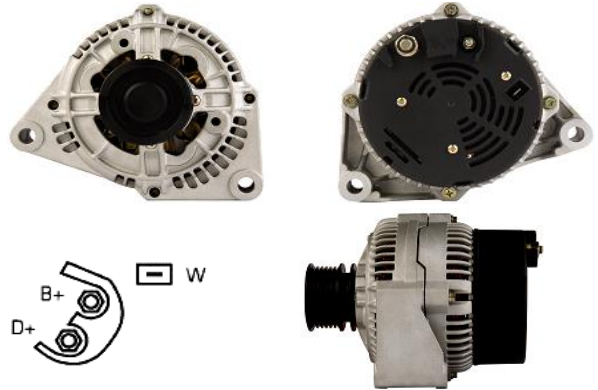

ALT401CP

OEM	0123320041
Lucas	LRA01899, LRB00301
HC	CA1209IR, CA1395IR
Delco	DRB0180
Elstock	28-2783, 28-3770
Bosch Exchange	0986039750, 0986040180
Valeo	

Volts	12V
Output	90A
Pulley	PVR6
Type	Bosch 0123320
Fits	Mercedes

ALT404

OEM	0123320002
Lucas	LRA02677, LRB00144, LRB00146
HC	CA732IR, CA733IR, CA740IR
Delco	DRA3266, DRA3267, DRA3268
Elstock	28-1768, 28-1920, 28-1939
Bosch Exchange	0986038070, 0986038380
Valeo	436363, 436364, 436443

Volts	12V
Output	90A
Pulley	PVR6
Type	Bosch 0123320
Fits	Seat,Skoda,VW