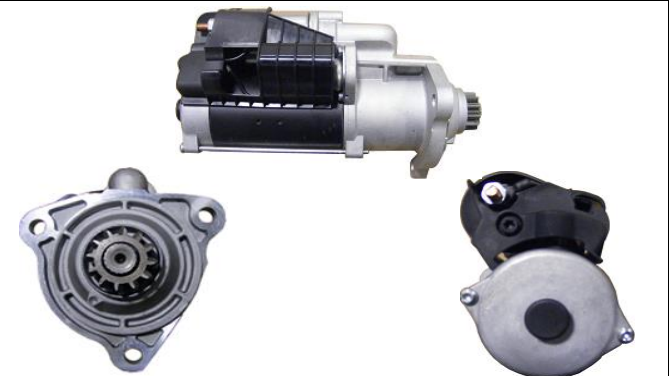

STM679

OEM	D6GS14
Lucas	LRS02174
HC	CS1347
Delco	
Elstock	25-3348
Bosch Exchange	0986020230
Valeo	458216

Volts	12V
Output	1.1Kw
Tooth	10T
Type	Valeo D6GS
Fits	AUDI,SEAT,SKODA,VW
Rotation	CW

STM680

OEM	128000-7390
Lucas	LRS01628
HC	
Delco	
Elstock	25-3156
Bosch Exchange	
Valeo	

Volts	12V
Output	1.4Kw
Tooth	13T
Type	Nippondenso
Fits	Toyota
Rotation	CCW

STM681

OEM	228000-627
Lucas	LRS01660
HC	JS1302
Delco	DRT0631
Elstock	25-3206
Bosch Exchange	0986020631
Valeo	

Volts	12V
Output	1.2Kw
Tooth	13T
Type	Nippondenso
Fits	LEXUS,TOYOTA
Rotation	CW

STM685

OEM	0001241006
Lucas	LRS02341
HC	CS1420
Delco	DRT2260
Elstock	45-4013
Bosch Exchange	0986022260
Valeo	

Volts	24V
Output	5.5Kw
Tooth	12T
Type	Bosch 0001241
Fits	DAF
Rotation	CW