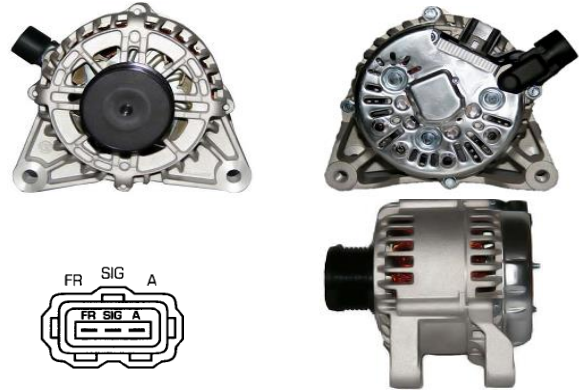

ALT381CP

OEM	1477856
Lucas	LRA02338, LRA02562
HC	CA1777IR
Delco	DRA4247
Elstock	27-4838
Bosch Exchange	0986049151
Valeo	

Volts	12V
Output	80A
Pulley	PVR6
Type	Visteon
Fits	Ford, Mazda

ALT382

OEM	2015001003
Lucas	LRA02926
HC	
Delco	DRA0022
Elstock	27-5541
Bosch Exchange	
Valeo	

Volts	12V
Output	105A
Pulley	PVR6
Type	Visteon
Fits	Ford