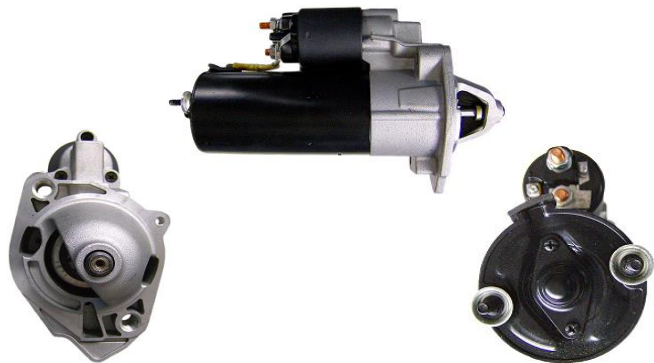

STM630

OEM	0001110115
Lucas	LRS00657
HC	CS322
Delco	DRS3080, DRS8210
Elstock	25-1008
Bosch Exchange	0986010930, 0986018210
Valeo	433344, 455696
Volts	12V
Output	1.8Kw
Tooth	9T
Type	Bosch 110 Series
Fits	Opel, Vauxhall
Rotation	CW

STM633

OEM	95FB-11000-BC
Lucas	LRS00978
HC	CS971
Delco	DRS3799
Elstock	25-2084
Bosch Exchange	
Valeo	455894, 458466
Volts	12V
Output	1.4Kw
Tooth	23T
Type	Visteon
Fits	Ford, Madza
Rotation	CW

STM634

OEM	0001110011
Lucas	LRS00525, LRT00160
HC	CS588
Delco	DRS5740
Elstock	26-2287
Bosch Exchange	0986015740
Valeo	458545
Volts	12V
Output	1.8Kw
Tooth	9T
Type	Bosch 0001110
Fits	Daimler, Jaguar
Rotation	CW

STM635

OEM	0001110039
Lucas	LRS01291
HC	CS583
Delco	DRS4940
Elstock	25-2019
Bosch Exchange	0986014940
Valeo	
Volts	12V
Output	1.8Kw
Tooth	10T
Type	Bosch 110 Series
Fits	Mercedes
Rotation	CW