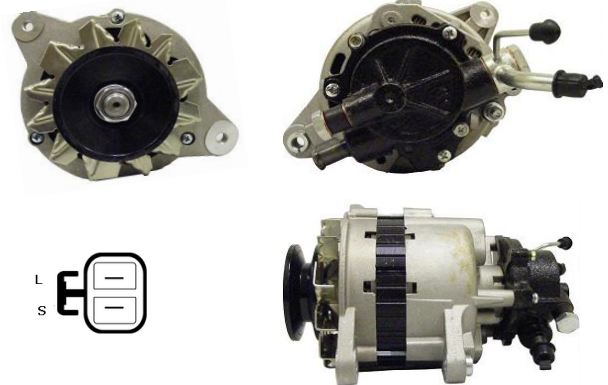

ALT2015

OEM	A2T01483WP
Lucas	LRA02604, LRA00706
HC	JA585IR
Delco	DRA3038
Elstock	28-0918
Bosch Exchange	
Valeo	

Volts	12V
Output	65A
Pulley	Single V
Type	Mitsubishi
Fits	Mitsubishi

ALT2018

OEM	102211-8351
Lucas	LRA03013
HC	CA1925IR
Delco	DRA0062
Elstock	27-5625
Bosch Exchange	0986080440
Valeo	

Volts	12V
Output	105A
Pulley	PVR6
Type	Nippondenso
Fits	Ford