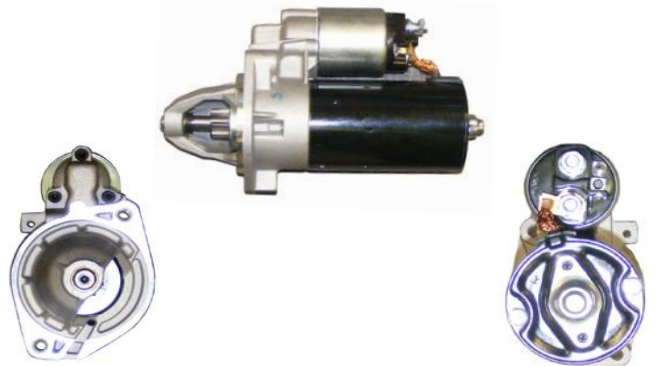

STM763

OEM	26259
Lucas	LRS00139
HC	CS997
Delco	DRS3464
Elstock	25-0250
Bosch Exchange	
Valeo	458589
Volts	12V
Output	2.1Kw
Tooth	10T
Type	Lucas
Fits	Land Rover
Rotation	CW