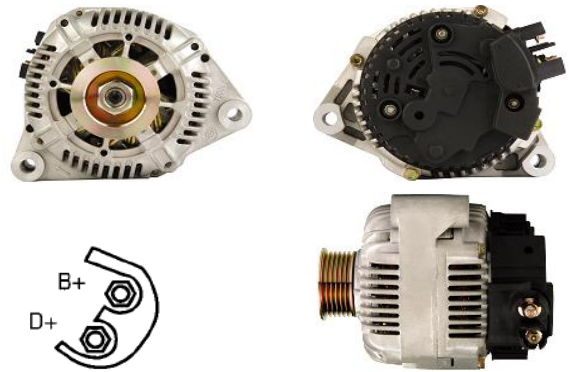

ALT712CP

OEM	A3TG2681AE
Lucas	LRA03093
HC	CA2085IR
Delco	DRA0432
Elstock	28-5705
Bosch Exchange	
Valeo	
Volts	12V
Output	130A
Pulley	PVR7
Type	Mitsubishi A3TG
Fits	Nissan

ALT800

OEM	A13Vi101
Lucas	LRB00331, LRB00332, LRB00333
HC	CA1052IR, CA1151IR, CA1152IR
Delco	DRA9780, DRB0221, DRB1401
Elstock	28-2658, 28-2687, 28-3512
Bosch Exchange	0986039780, 0986040220, 0986041401
Valeo	436642/ 436654/ 436668
Volts	12V
Output	110A
Pulley	PVR6
Type	Valeo A13vi
Fits	Citroen, Fiat, Lancia, Peugeot

ALT801

OEM	A13Vi105
Lucas	LRA01705, LRB00244, LRB00245
HC	CA1077IR, CA1078IR, CA1319IR
Delco	DRA3485, DRA3486, DRA3487
Elstock	28-2957, 28-2966, 28-4608
Bosch Exchange	0986041411, 0986041421
Valeo	436614, 436615, 436649, 437205
Volts	12V
Output	110A
Pulley	PVR3
Type	Valeo A13vi
Fits	Renault

ALT802

OEM	A13vi17
Lucas	LRB00465
HC	CA819IR
Delco	DRA3255
Elstock	28-2945
Bosch Exchange	0986040141
Valeo	436278
Volts	12V
Output	110A
Pulley	PVR3
Type	Valeo A13vi
Fits	Renault