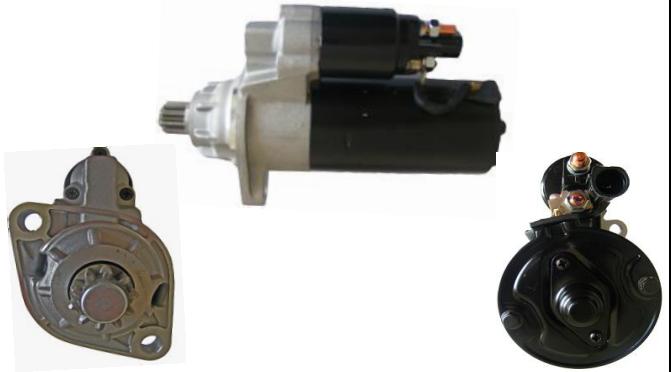

STM587

OEM	0001125605
Lucas	LRS01706
HC	CS1405
Delco	DRT0270
Elstock	25-3256
Bosch Exchange	0986020270
Valeo	
Volts	12V
Output	2.0Kw
Tooth	10T
Type	Bosch 0001125
Fits	Volkswagen
Rotation	CCW

STM588

OEM	0001125501
Lucas	LRS01389
HC	CS1165
Delco	DRS8380
Elstock	25-2270
Bosch Exchange	0986018380
Valeo	
Volts	12V
Output	2.0Kw
Tooth	9T
Type	Bosch 125 Series
Fits	VW
Rotation	CW