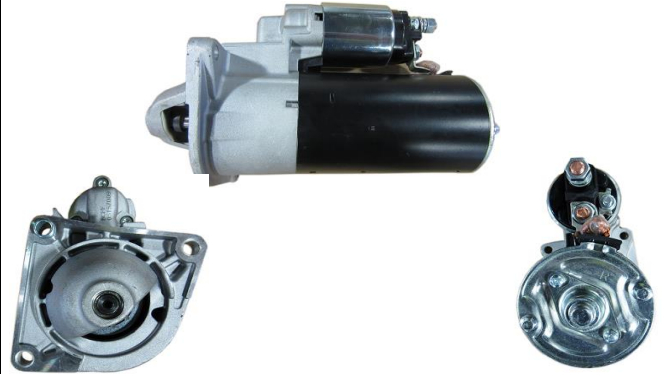

STM1255

OEM	0001138009
Lucas	LRS02610
HC	
Delco	DRS0309
Elstock	25-4283
Bosch Exchange	0986025190
Valeo	
Volts	12V
Output	1.4KW
Tooth	9T
Type	Bosch 0001138
Fits	Alfa Romeo, Fiat, Lancia
Rotation	CW
Note	Stop & Start

STM1256

OEM	0001179506
Lucas	LRS03856
HC	
Delco	
Elstock	25-5029
Bosch Exchange	
Valeo	
Volts	12V
Output	2.0KW
Tooth	13T
Type	Bosch 0001179
Fits	Audi, Seat, Volkswagen
Rotation	CCW
Note	Stop & Start