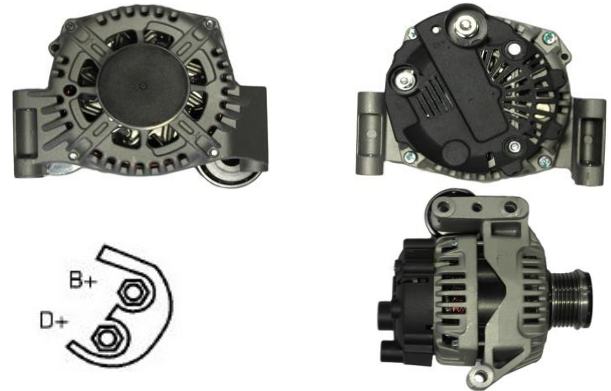

ALT2208CP

OEM	1012101100
Lucas	LRA03312
HC	CA2050IR
Delco	DRA0723
Elstock	28-5924
Bosch Exchange	0986083300
Valeo	
Volts	12V
Output	120A
Pulley	PVR6
Type	Nippondenso
Fits	Alfa Romeo, Fiat, Lancia, Opel