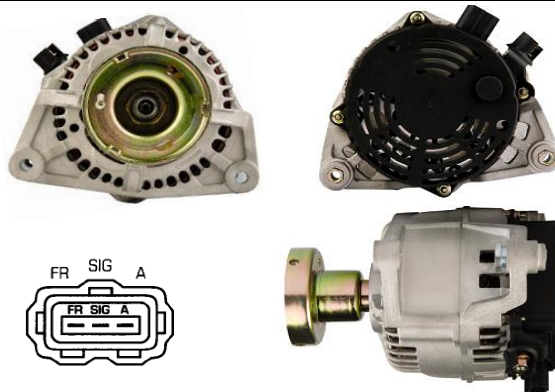

ALT299

OEM	63321746
Lucas	LRA01141, LRB00359
HC	CA1475IR
Delco	DRA3653
Elstock	27-3787, 27-3793
Bosch Exchange	0986044651
Valeo	437619

Volts	12V
Output	95A
Pulley	Coupling
Type	Marelli A115i
Fits	Ford

ALT302

OEM	0124525055
Lucas	LRA02845
HC	CA1908IR
Delco	DRB7150
Elstock	28-4961
Bosch Exchange	0986047150
Valeo	

Volts	12V
Output	150A
Pulley	PVR6
Type	Bosch 0124525
Fits	Mercedes Benz