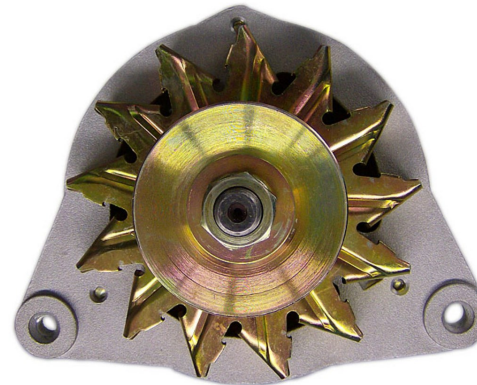

**TYPE :** Lucas A127  
**OUTPUT :** 12V, 75A  
**PULLEY/ TEETH :** PVR6  
60mm  
**TRANSMISSION :** Manual, Automatic  
**ADD. INFO:** Pulley-60mm  
**PRODUCT :** ALTERNATOR

**PART No. ALT108**

**PART No. ALT109**

**PART No. ALT110**

**PART No. ALT111**

**OEM :** 54022537  
**LUCAS :** LRA01475  
**DELCO :**  
**ELSTOCK :** 28-2501/ 28-2514/ 28-2781  
**BOSCH :** 0986036631  
**HC :** CA1030IR/ CA1031IR  
**FITS :** FORD

**TYPE :** Lucas A127-Transit  
**OUTPUT :** 12V, 75A  
**PULLEY/ TEETH :** PVR4  
**TRANSMISSION :** Manual, Automatic  
**ADD. INFO:** Ford Transit With Pump  
**PRODUCT :** ALTERNATOR

**OEM :** 54022148  
**LUCAS :** LRA00469  
**DELCO :** DRA3830  
**ELSTOCK :** 28-0794  
**BOSCH :** 0986033830  
**HC :** CA306IR  
**FITS :** FORD, MANITOU, ROVER

**TYPE :** Lucas A127  
**OUTPUT :** 12V, 75A  
**PULLEY/ TEETH :** Single V  
**TRANSMISSION :** Manual, Automatic, CVT  
**ADD. INFO:** Left Hand  
**PRODUCT :** ALTERNATOR

**PART No. ALT112**

**PART No. ALT113**