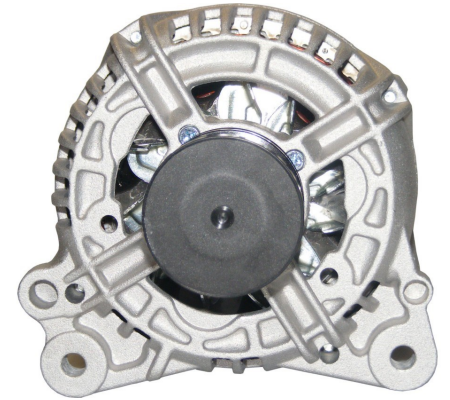

PART No. ALT574

PART No. ALT577CP

PART No. ALT578CP

PART No. ALT579CP

OEM : 0120465007
LUCAS : LRB00372
DELCO : DRA8180/ DRB2161
ELSTOCK : 28-1817/ 28-1944
BOSCH : 0986038180
HC : CA8371R/ CA8551R
FITS : AUDI, VW VOLKSWAGEN

OEM : TG14C012
LUCAS : LRA02914
DELCO : DRA0367
ELSTOCK : 28-5528
BOSCH : 0986080600
HC : CA19851R
FITS : AUDI, SEAT, SKODA, VW VOLKSWAGEN

OEM : 1202261
LUCAS : LRA03418
DELCO : DRA1127
ELSTOCK : 28-6530
BOSCH :
HC :
FITS : OPEL, VAUXHALL

OEM : 0124525146
LUCAS : LRA03241
DELCO : DRA0483/ DRA1298
ELSTOCK : 28-5853
BOSCH :
HC :
FITS : AUDI, SKODA, VW VOLKSWAGEN

TYPE : Bosch 0120465
OUTPUT : 12V, 120A
PULLEY/ TEETH : PVR6
TRANSMISSION : Manual, Automatic, CVT
ADD. INFO:
PRODUCT : ALTERNATOR

TYPE : Valeo TG14C
OUTPUT : 12V, 140A
PULLEY/ TEETH : PVR6
TRANSMISSION : Manual, Semi-Automatic
ADD. INFO: With Clutch Pulley
PRODUCT : ALTERNATOR

TYPE : Opel
OUTPUT : 12V, 100A
PULLEY/ TEETH : PVR6
TRANSMISSION : Manual, Automatic
ADD. INFO: With Clutch Pulley
PRODUCT : ALTERNATOR

TYPE : Bosch 0124525
OUTPUT : 12V, 150A
PULLEY/ TEETH : PVR6
TRANSMISSION : Manual, Semi-Automatic
ADD. INFO: With Clutch Pulley
PRODUCT : ALTERNATOR