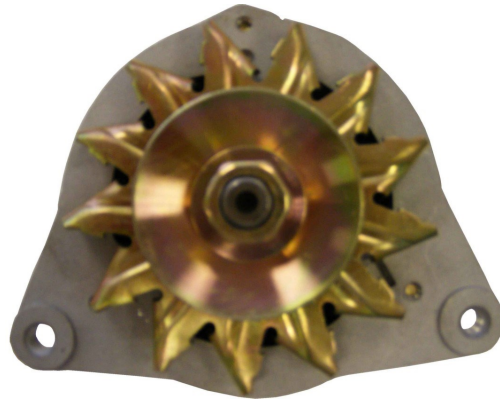

**TYPE :** Lucas A127  
**OUTPUT :** 12V, 75A  
**PULLEY/ TEETH :** PVR6  
60mm  
**TRANSMISSION :** Manual, Automatic  
**ADD. INFO:** Pulley-60mm  
**PRODUCT :** ALTERNATOR

**PART No. ALT108**

**PART No. ALT109**

**PART No. ALT110**

**PART No. ALT111**

**OEM :** 54022537  
**LUCAS :** LRA01475  
**DELCO :**  
**ELSTOCK :** 28-2501/ 28-2514/ 28-2781  
**BOSCH :** 0986036631  
**HC :** CA1030IR/ CA1031IR  
**FITS :** FORD

**TYPE :** Lucas A127-Transit  
**OUTPUT :** 12V, 75A  
**PULLEY/ TEETH :** PVR4  
**TRANSMISSION :** Manual, Automatic  
**ADD. INFO:** Ford Transit With Pump  
**PRODUCT :** ALTERNATOR

**OEM :** 54022148  
**LUCAS :** LRA00469  
**DELCO :** DRA3830  
**ELSTOCK :** 28-0794  
**BOSCH :** 0986033830  
**HC :** CA306IR  
**FITS :** FORD, MANITOU, ROVER

**TYPE :** Lucas A127  
**OUTPUT :** 12V, 75A  
**PULLEY/ TEETH :** Single V  
**TRANSMISSION :** Manual, Automatic, CVT  
**ADD. INFO:** Left Hand  
**PRODUCT :** ALTERNATOR

**PART No. ALT112**

**PART No. ALT113**