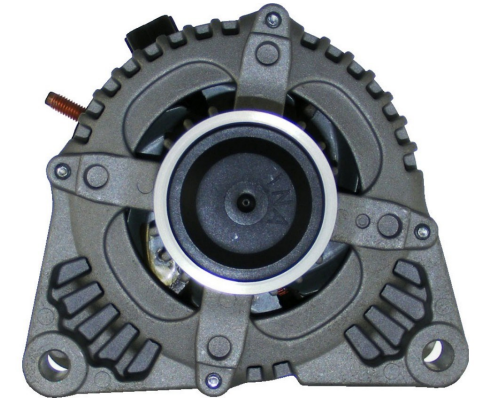

PART No. ALT594CP

PART No. ALT598CP

PART No. ALT599CP

PART No. ALT600CP

OEM : 0124325170
LUCAS : LRA03276
DELCO : DRB7840
ELSTOCK : 28-5888
BOSCH : 0986047840
HC :
FITS : MERCEDES-BENZ

OEM : 4210000081
LUCAS : LRA02830
DELCO : DRA0157
ELSTOCK : 27-4948
BOSCH :
HC : CA2021
FITS : CHRYSLER

OEM : 1042104101
LUCAS : LRA02843
DELCO : DRA0411
ELSTOCK : 28-4959
BOSCH : 0986082020
HC : CA1964IR
FITS : TOYOTA

OEM : 104210-3520
LUCAS : LRA02815
DELCO : DRA0635/ DRA4236/ DRA4239
ELSTOCK : 27-4932/ 27-4933/ 27-5603
BOSCH : 0986049071/ 0986049171
HC : CA1834IR/ CA1865IR
FITS : FORD, MAZDA, VOLVO

TYPE : Bosch 0124325
OUTPUT : 12V, 90A
PULLEY/ TEETH : PVR6
TRANSMISSION : Manual
ADD. INFO: With Clutch Pulley
PRODUCT : ALTERNATOR

TYPE : Nippondenso
OUTPUT : 12V, 160A
PULLEY/ TEETH : PVR6
TRANSMISSION : Automatic
ADD. INFO: With Clutch Pulley & External Regulator
PRODUCT : ALTERNATOR

TYPE : Nippondenso
OUTPUT : 12V, 100A
PULLEY/ TEETH : PVR6
TRANSMISSION : Manual, Semi-Automatic
ADD. INFO: With Clutch Pulley
PRODUCT : ALTERNATOR

TYPE : Nippondenso
OUTPUT : 12V, 150A
PULLEY/ TEETH : PVR6
TRANSMISSION : Manual, Semi-Automatic, Automatic, CVT
ADD. INFO: Hairpin, With Clutch Pulley
PRODUCT : ALTERNATOR