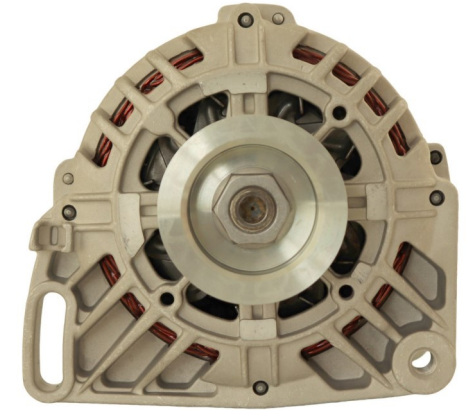

**FITS :** AUDI

**TYPE :** Valeo TG15C

**OUTPUT :** 12V, 150A

**PULLEY/ TEETH :** PVR6

**TRANSMISSION :**

**ADD. INFO:** With Clutch Pulley

**PRODUCT :** ALTERNATOR

**PART No.** ALT2359CP