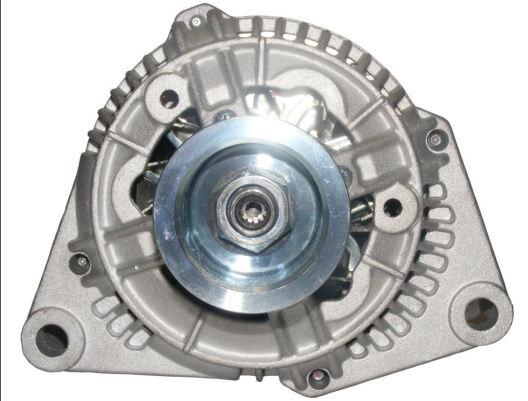

**TYPE :** Hitachi  
**OUTPUT :** 12V, 100A  
**PULLEY/ TEETH :** PVR6  
**TRANSMISSION :** Manual  
**ADD. INFO:** With Clutch Pulley  
**PRODUCT :** ALTERNATOR

**PART No.** ALT426CP

**PART No.** ALT429