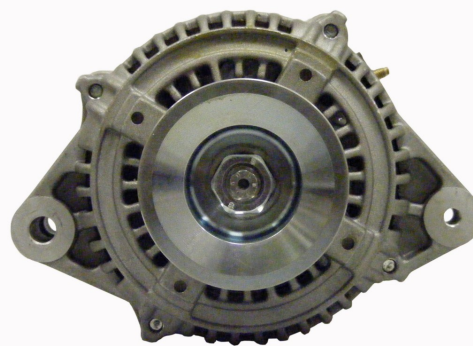

**TYPE :** Delco  
**OUTPUT :** 12V, 100A  
**PULLEY/ TEETH :** PVR6  
**TRANSMISSION :** Manual, Semi-Automatic, Automatic  
**ADD. INFO:**  
**PRODUCT :** ALTERNATOR

**PART No. ALT1019**

**PART No. ALT1034**