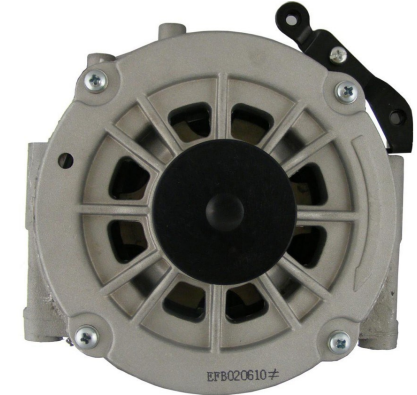

PART No. ALT486CP	PART No. ALT487CP	PART No. ALT488CP	PART No. ALT489-INA

OEM :   SG12B017
LUCAS :   LRA02176
DELCO :   DRA3918/ DRA4194
ELSTOCK :   28-3891
BOSCH :   0986045241
HC :   CA1627IR
FITS : MITSUBISHI, NISSAN, OPEL, RENAULT, VAUXHALL,VOLVO

TYPE :   Valeo SG10B
OUTPUT :   12V, 125A
PULLEY/ TEETH : PVR6
TRANSMISSION : Manual, Semi-Automatic, Automatic
ADD. INFO: With Clutch Pulley
PRODUCT :   ALTERNATOR

OEM :   0121615003
LUCAS :   LRA02978
DELCO :   DRB7920
ELSTOCK :   28-5592
BOSCH :   0986047920
HC :   CA1922IR
FITS : FORD, LAND ROVER

TYPE :   Bosch 0121615
OUTPUT :   12V, 150A
PULLEY/ TEETH : PVR7
TRANSMISSION : Manual
ADD. INFO: With Clutch Pulley
PRODUCT :   ALTERNATOR

OEM :   0121615002
LUCAS :   LRA02977
DELCO :   DRB7910
ELSTOCK :   28-5591
BOSCH :   0986047910
HC :   CA1928IR
FITS : CITROEN, FIAT, FORD, LAND ROVER, PEUGEOT

TYPE :   Bosch 0121615
OUTPUT :   12V, 150A
PULLEY/ TEETH : PVR6
TRANSMISSION : Manual, Semi-Automatic
ADD. INFO: With Clutch Pulley
PRODUCT :   ALTERNATOR

OEM :   10480403
LUCAS :   LRA02073
DELCO :   DRA4146
ELSTOCK :   28-4509
BOSCH :
HC :   CA1677IR
FITS : MERCEDES-BENZ

TYPE :   Delphi-WC
OUTPUT :   12V, 190A
PULLEY/ TEETH : PVR6
TRANSMISSION : Manual, Automatic
ADD. INFO:
PRODUCT :   ALTERNATOR