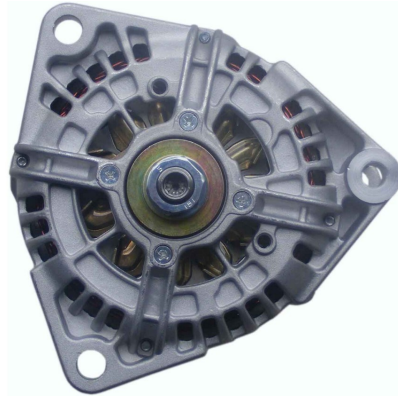

PART No. ALT418

PART No. ALT419

PART No. ALT420

PART No. ALT421

OEM : 0123310037
LUCAS : LRB00387
DELCO : DRB0870/ DRB0940/ DRB0990
ELSTOCK : 28-2864/ 28-2967/ 28-2970
BOSCH : 0986040940/ 0986040990
HC : CA1240IR/ CA1241IR/ CA1267IR
FITS : AUDI, SKODA, VW VOLKSWAGEN

OEM : 0124655002
LUCAS : LRA02537
DELCO : DRB2360/ DRB2370/ DRB2380
ELSTOCK : 48-4636/ 48-4667/ 48-4778
BOSCH : 0986042360/ 0986042370/
0986042380
HC : CA1666IR/ CA1739IR
FITS : MERCEDES ENGINES, MERCEDES
TRUCK, MERCEDES BUS

OEM : 0123515009
LUCAS : LRB00426
DELCO : DRA9520
ELSTOCK : 28-2806
BOSCH : 0986039520
HC : CA1147IR
FITS : AUDI, VW VOLKSWAGEN

OEM : 0124655006
LUCAS : LRA03417
DELCO : DRB0004/ DRB7410
ELSTOCK : 48-5819/ 48-6529
BOSCH : 0986047410
HC : CA2117IR
FITS : DAF

TYPE : Bosch 0123320
OUTPUT : 12V, 120A
PULLEY/ TEETH : PVR6
TRANSMISSION : Manual, Automatic
ADD. INFO:
PRODUCT : ALTERNATOR

TYPE : Bosch 0124655 NCB2
OUTPUT : 24V, 110A
PULLEY/ TEETH : none
TRANSMISSION :
ADD. INFO: OE REGULATOR
PRODUCT : ALTERNATOR

TYPE : Bosch 0123515
OUTPUT : 12V, 120A
PULLEY/ TEETH : PVR6
TRANSMISSION : Manual, Automatic
ADD. INFO:
PRODUCT : ALTERNATOR

TYPE : Bosch 0124655 NCB2
OUTPUT : 24V, 110A
PULLEY/ TEETH : PVR8
TRANSMISSION :
ADD. INFO: OE REGULATOR
PRODUCT : ALTERNATOR