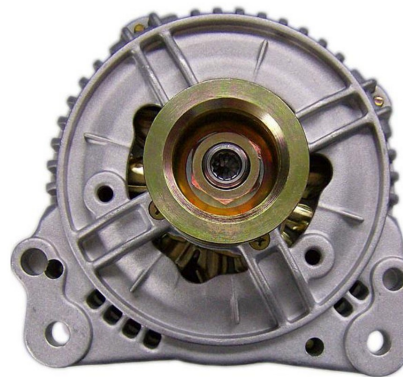

PART No. ALT433

PART No. ALT434CP

PART No. ALT435

PART No. ALT436CP

OEM : 0124415030

LUCAS : LRA02183

DELCO : DRB2790/ DRB7260

ELSTOCK : 28-4642

BOSCH : 0986042790

HC : CA1636IR

FITS : FORD

TYPE : Bosch 0124415

OUTPUT : 12V, 105A

PULLEY/ TEETH : PVR6

TRANSMISSION : Manual

ADD. INFO:

PRODUCT : ALTERNATOR

OEM : 0123515020

LUCAS : LRB00389

DELCO : DRB1300

ELSTOCK : 28-2834

BOSCH : 0986041300

HC : CA1260IR

FITS : FORD, SEAT, VOLVO, VW VOLKSWAGEN

TYPE : Bosch 0123515

OUTPUT : 12V, 120A

PULLEY/ TEETH : PVR6

TRANSMISSION : Manual, Automatic

ADD. INFO: With Clutch Pulley

PRODUCT : ALTERNATOR

OEM : 0123515014

LUCAS : LRB00385

DELCO : DRA9090

ELSTOCK : 28-2587

BOSCH : 0986039090

HC : CA1089IR

FITS : FORD, SEAT, VW VOLKSWAGEN

TYPE : Bosch 0123515

OUTPUT : 12V, 120A

PULLEY/ TEETH : PVR6

TRANSMISSION : Manual, Automatic

ADD. INFO:

PRODUCT : ALTERNATOR

OEM : 0123515008

LUCAS : LRB00430

DELCO : DRB0350/ DRB0600

ELSTOCK : 28-2862/ 28-3698

BOSCH : 0986040350

HC : CA1248IR/ CA1403IR

FITS : AUDI, VW VOLKSWAGEN

TYPE : Bosch 0123515

OUTPUT : 12V, 120A

PULLEY/ TEETH : PVR5

TRANSMISSION : Manual, Automatic

ADD. INFO: With Clutch Pulley

PRODUCT : ALTERNATOR