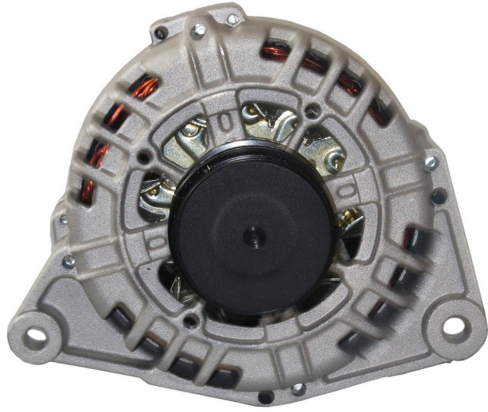

PART No. ALT261CP

OEM : SG12B010
LUCAS : LRA01996
DELCO : DRB4320
ELSTOCK : 28-3900
BOSCH : 0986044320
HC : CA1759IR
FITS : AUDI, SKODA, VW VOLKSWAGEN

TYPE : Valeo SG12B
OUTPUT : 12V, 120A
PULLEY/ TEETH : PVR5
TRANSMISSION : Manual, Semi-Automatic, Automatic, CVT
ADD. INFO: With Clutch Pulley
PRODUCT : ALTERNATOR