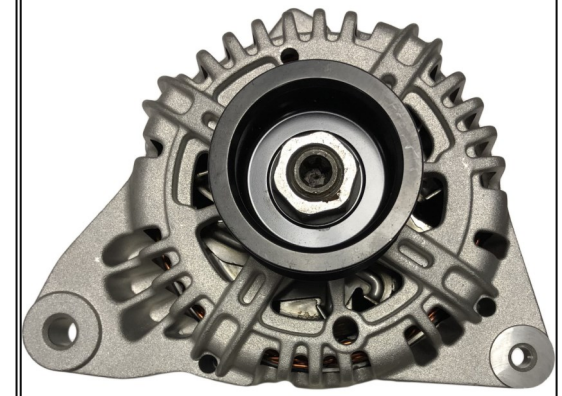

PART No. ALT2322	PART No. ALT2323CP	PART No. ALT2324CP	PART No. ALT2325

OEM :   SG12B124
LUCAS :   LRA03128
DELCO :   DRA0552
ELSTOCK :
BOSCH :
HC :   CA2058IR
FITS : RENAULT

TYPE :   Valeo SG12B
OUTPUT :   12V, 120A
PULLEY/ TEETH : PVR7
TRANSMISSION :
ADD. INFO:
PRODUCT :   ALTERNATOR

OEM :   0124525102
LUCAS :   LRA03755
DELCO :   DRA0944
ELSTOCK :   28-6865
BOSCH :
HC :
FITS : VW VOLKSWAGEN

TYPE :   Bosch 0124525
OUTPUT :   12V, 140A
PULLEY/ TEETH : PVR5
TRANSMISSION :
ADD. INFO: With Clutch Pulley
PRODUCT :   ALTERNATOR

OEM :   0124525547
LUCAS :   LRA04135
DELCO :   DRA0945
ELSTOCK :   28-7744
BOSCH :
HC :
FITS : AUDI

TYPE :   Bosch 0124525
OUTPUT :   12V, 140A
PULLEY/ TEETH : PVR5
TRANSMISSION :
ADD. INFO: With Clutch Pulley
PRODUCT :   ALTERNATOR

OEM :   2655524
LUCAS :   LRA02985
DELCO :   DRA0417
ELSTOCK :   28-5599
BOSCH :
HC :   JA1903IR
FITS : HYUNDAI, KIA

TYPE :   Valeo
OUTPUT :   12V, 120A
PULLEY/ TEETH : PVR6
TRANSMISSION :
ADD. INFO:
PRODUCT :   ALTERNATOR