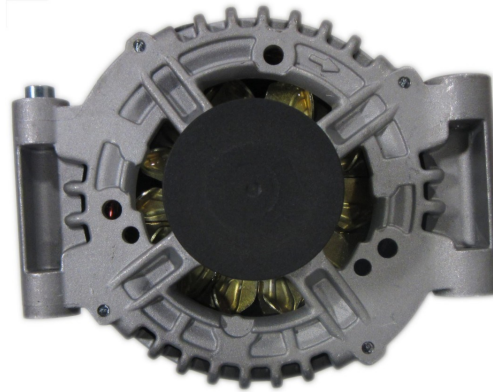

PART No. ALT1047

PART No. ALT1048CP

PART No. ALT1049CP

PART No. ALT1090

OEM : TG15C064

LUCAS : LRA02891

DELCO : DRA4266

ELSTOCK : 28-5508

BOSCH : 0986048921

HC : CA1757IR

FITS : BMW, YANMAR MARINE

TYPE : Valeo TG15C

OUTPUT : 12V, 150A

PULLEY/ TEETH : PVR6

TRANSMISSION : Manual, Automatic

ADD. INFO:

PRODUCT : ALTERNATOR

OEM : 1042103730

LUCAS : LRA02941

DELCO : DRA0234

ELSTOCK : 28-5555

BOSCH :

HC :

FITS : MINI

TYPE : Nippondenso

OUTPUT : 12V, 100A

PULLEY/ TEETH : PVR7

TRANSMISSION : Manual

ADD. INFO: With Clutch Pulley

PRODUCT : ALTERNATOR

OEM : 0121615027

LUCAS : LRA02966

DELCO : DRA0214/ DRA0215/ DRA0276

ELSTOCK : 28-5580/ 28-5581/ 28-5582

BOSCH : 0986048740/ 0986048747

HC : CA1954IR/ CA2006IR

FITS : MINI, PEUGEOT, CITROEN

TYPE : Bosch 0121615

OUTPUT : 12V, 150A

PULLEY/ TEETH : PVR6

TRANSMISSION : Manual, Semi-Automatic, Automatic

ADD. INFO: With Clutch Pulley

PRODUCT : ALTERNATOR

OEM : 96289030

LUCAS : LRA03056

DELCO : DRA0319

ELSTOCK : 28-5668

BOSCH :

HC :

FITS : CHEVROLET

TYPE : Delco

OUTPUT : 12V, 65A

PULLEY/ TEETH : PVR4

TRANSMISSION : Manual

ADD. INFO:

PRODUCT : ALTERNATOR