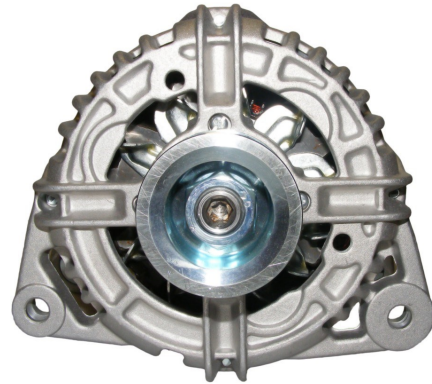

PART No. ALT116

PART No. ALT117

PART No. ALT119

PART No. ALT120

OEM : 54022415

LUCAS : LRA00935

DELCO : DRA3553

ELSTOCK : 48-2922

BOSCH :

HC : CA1050IR

FITS : DAF

TYPE : Lucas A127

OUTPUT : 24V, 55A

PULLEY/ TEETH : PVR8

TRANSMISSION :

ADD. INFO:

PRODUCT : ALTERNATOR

OEM : 0124415006

LUCAS : LRB00457

DELCO : DRB1950

ELSTOCK : 28-2975

BOSCH : 0986041950

HC : CA1482IR

FITS : FORD

TYPE : Bosch 0124415

OUTPUT : 12V, 105A

PULLEY/ TEETH : PVR6

TRANSMISSION : Manual, Automatic

ADD. INFO:

PRODUCT : ALTERNATOR

OEM : SG15S031

LUCAS : LRA02229

DELCO : DRA4197

ELSTOCK : 28-4704

BOSCH : 0986080110

HC : CA1850IR

FITS : CITROEN, PEUGEOT, RENAULT

TYPE : Valeo SG15S

OUTPUT : 12V, 150A

PULLEY/ TEETH : PVR6

TRANSMISSION : Manual, Automatic

ADD. INFO:

PRODUCT : ALTERNATOR

OEM : 63320219

LUCAS : LRB00148

DELCO : DRA0788/ DRA0860/ DRA3353

ELSTOCK : 28-2504/ 28-3708/ 28-4539

BOSCH : 0986039471

HC : CA890IR/ CA1830IR/ CA1844IR

FITS : FIAT, LANCIA

TYPE : Marelli A115i

OUTPUT : 12V, 95A

PULLEY/ TEETH : PVR4

TRANSMISSION : Manual, CVT

ADD. INFO:

PRODUCT : ALTERNATOR