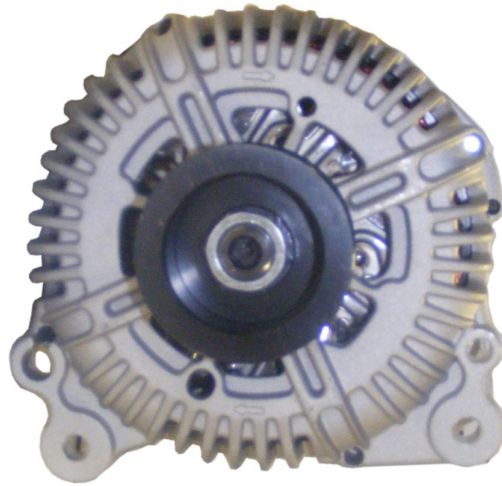

PART No. ALT580CP

PART No. ALT581

PART No. ALT583CP

PART No. ALT584

OEM : 13500577

LUCAS : LRA03352

DELCO : DRA0903

ELSTOCK : 28-5964

BOSCH :

HC : CA2141IR

FITS : OPEL, VAUXHALL

TYPE : Opel

OUTPUT : 12V, 100A

PULLEY/ TEETH : PVR6

TRANSMISSION : Manual, Automatic

ADD. INFO: With Clutch Pulley

PRODUCT : ALTERNATOR

OEM : TG16C013

LUCAS : LRA03169

DELCO : DRA0124/ DRA0626

ELSTOCK : 28-5781/ 28-5847

BOSCH :

HC : CA1911IR/ CA2002IR

FITS : AUDI

TYPE : Valeo TG16C

OUTPUT : 12V, 150A

PULLEY/ TEETH : PVR6

TRANSMISSION : Manual, Automatic, CVT

ADD. INFO:

PRODUCT : ALTERNATOR

OEM : 0124325088

LUCAS : LRA02289

DELCO : DRA0949

ELSTOCK : 28-4771

BOSCH :

HC :

FITS : SEAT, VW VOLKSWAGEN

TYPE : Bosch 0124325

OUTPUT : 12V, 120A

PULLEY/ TEETH : PVR6

TRANSMISSION : Manual

ADD. INFO: With Clutch Pulley

PRODUCT : ALTERNATOR

OEM : 0124515011

LUCAS : LRA02233

DELCO : DRA0535

ELSTOCK : 28-4708

BOSCH :

HC :

FITS : VW VOLKSWAGEN

TYPE : Bosch 0124515

OUTPUT : 12V, 120A

PULLEY/ TEETH : PVR7

TRANSMISSION :

ADD. INFO:

PRODUCT : ALTERNATOR