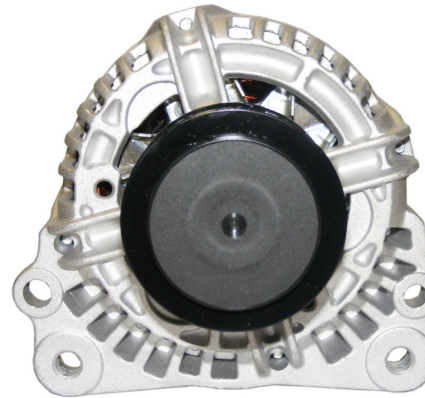

PART No. ALT580CP

PART No. ALT581

PART No. ALT583CP

PART No. ALT584

OEM : 13500577

LUCAS : LRA03352

DELCO : DRA0903

ELSTOCK : 28-5964

BOSCH :

HC : CA2141IR

FITS : OPEL, VAUXHALL

TYPE : Opel

OUTPUT : 12V, 100A

PULLEY/ TEETH : PVR6

TRANSMISSION : Manual, Automatic

ADD. INFO: With Clutch Pulley

PRODUCT : ALTERNATOR

OEM : TG16C013

LUCAS : LRA03169

DELCO : DRA0124/ DRA0626

ELSTOCK : 28-5781/ 28-5847

BOSCH :

HC : CA1911IR/ CA2002IR

FITS : AUDI

TYPE : Valeo TG16C

OUTPUT : 12V, 150A

PULLEY/ TEETH : PVR6

TRANSMISSION : Manual, Automatic, CVT

ADD. INFO:

PRODUCT : ALTERNATOR

OEM : 0124325088

LUCAS : LRA02289

DELCO : DRA0949

ELSTOCK : 28-4771

BOSCH :

HC :

FITS : SEAT, VW VOLKSWAGEN

TYPE : Bosch 0124325

OUTPUT : 12V, 120A

PULLEY/ TEETH : PVR6

TRANSMISSION : Manual

ADD. INFO: With Clutch Pulley

PRODUCT : ALTERNATOR

OEM : 0124515011

LUCAS : LRA02233

DELCO : DRA0535

ELSTOCK : 28-4708

BOSCH :

HC :

FITS : VW VOLKSWAGEN

TYPE : Bosch 0124515

OUTPUT : 12V, 120A

PULLEY/ TEETH : PVR7

TRANSMISSION :

ADD. INFO:

PRODUCT : ALTERNATOR