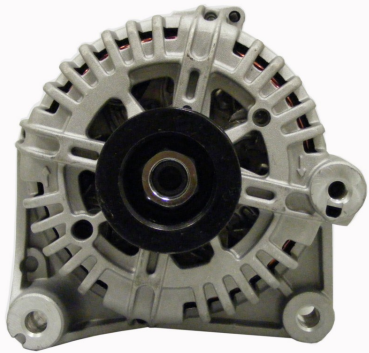

PART No. ALT1047

PART No. ALT1048CP

PART No. ALT1049CP

PART No. ALT1090

OEM : TG15C064

LUCAS : LRA02891

DELCO : DRA4266

ELSTOCK : 28-5508

BOSCH : 0986048921

HC : CA1757IR

FITS : BMW, YANMAR MARINE

TYPE : Valeo TG15C

OUTPUT : 12V, 150A

PULLEY/ TEETH : PVR6

TRANSMISSION : Manual, Automatic

ADD. INFO:

PRODUCT : ALTERNATOR

OEM : 1042103730

LUCAS : LRA02941

DELCO : DRA0234

ELSTOCK : 28-5555

BOSCH :

HC :

FITS : MINI

TYPE : Nippondenso

OUTPUT : 12V, 100A

PULLEY/ TEETH : PVR7

TRANSMISSION : Manual

ADD. INFO: With Clutch Pulley

PRODUCT : ALTERNATOR

OEM : 0121615027

LUCAS : LRA02966

DELCO : DRA0214/ DRA0215/ DRA0276

ELSTOCK : 28-5580/ 28-5581/ 28-5582

BOSCH : 0986048740/ 0986048747

HC : CA1954IR/ CA2006IR

FITS : MINI, PEUGEOT, CITROEN

TYPE : Bosch 0121615

OUTPUT : 12V, 150A

PULLEY/ TEETH : PVR6

TRANSMISSION : Manual, Semi-Automatic, Automatic

ADD. INFO: With Clutch Pulley

PRODUCT : ALTERNATOR

OEM : 96289030

LUCAS : LRA03056

DELCO : DRA0319

ELSTOCK : 28-5668

BOSCH :

HC :

FITS : CHEVROLET

TYPE : Delco

OUTPUT : 12V, 65A

PULLEY/ TEETH : PVR4

TRANSMISSION : Manual

ADD. INFO:

PRODUCT : ALTERNATOR