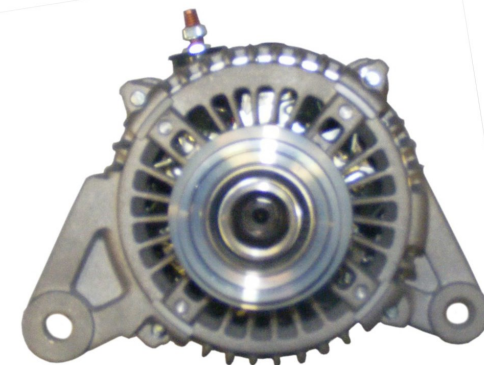

**TYPE :** Delco  
**OUTPUT :** 12V, 100A  
**PULLEY/ TEETH :** PVR6  
**TRANSMISSION :** Manual, Semi-Automatic, Automatic  
**ADD. INFO:**  
**PRODUCT :** ALTERNATOR

**PART No. ALT1019**

**PART No. ALT1034**