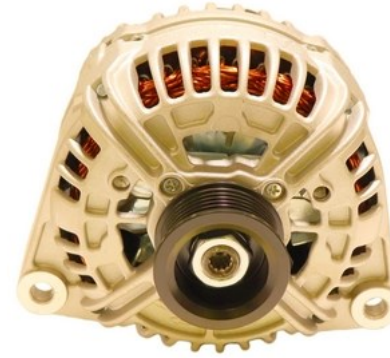

PART No. ALT2052

PART No. ALT2053

PART No. ALT2054

PART No. ALT2055

OEM : 104210-3740

LUCAS : LRA02782

DELCO : DRA0212

ELSTOCK : 28-4906

BOSCH :

HC :

FITS : MINI

TYPE : Nippondenso

OUTPUT : 12V, 100A

PULLEY/ TEETH : PVR7

TRANSMISSION : Manual

ADD. INFO:

PRODUCT : ALTERNATOR

OEM : 0124425057

LUCAS : LRA03310

DELCO : DRA0037/ DRA0484/ DRA0534

ELSTOCK : 28-5572/ 28-5577/ 28-5922

BOSCH : 0986049020

HC : CA1940IR/ CA2046IR

FITS : OPEL, VAUXHALL

TYPE : Bosch 0124425

OUTPUT : 12V, 120A

PULLEY/ TEETH : PVR5

**TRANSMISSION : Manual, Semi-Automatic,
Automatic**

ADD. INFO:

PRODUCT : ALTERNATOR

OEM : 0124615012

LUCAS : LRA02294

DELCO : DRB3670

ELSTOCK : 28-4776

BOSCH : 0986047550

HC : CA1776IR

FITS : MERCEDES-BENZ

TYPE : Bosch 0124615

OUTPUT : 12V, 150A

PULLEY/ TEETH : PVR6

TRANSMISSION :

ADD. INFO:

PRODUCT : ALTERNATOR

OEM : A4TA0592

LUCAS : LRA02518

DELCO : DRA0815/ DRA1357/ DRB5170

ELSTOCK : 48-4563

BOSCH : 0986045170

HC : CA2040IR

FITS : IVECO

TYPE : Mitsubishi A4TA

OUTPUT : 24V, 90A

PULLEY/ TEETH : PVR10

TRANSMISSION :

ADD. INFO:

PRODUCT : ALTERNATOR