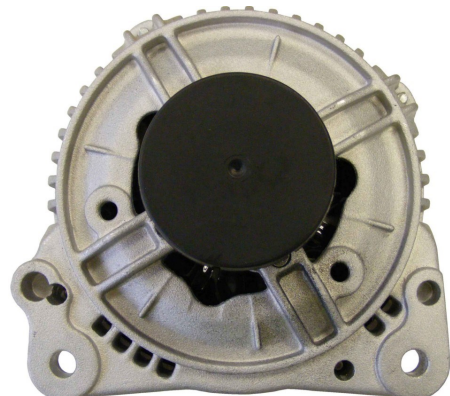

PART No. ALT433

PART No. ALT434CP

PART No. ALT435

PART No. ALT436CP

OEM : 0124415030

LUCAS : LRA02183

DELCO : DRB2790/ DRB7260

ELSTOCK : 28-4642

BOSCH : 0986042790

HC : CA1636IR

FITS : FORD

TYPE : Bosch 0124415

OUTPUT : 12V, 105A

PULLEY/ TEETH : PVR6

TRANSMISSION : Manual

ADD. INFO:

PRODUCT : ALTERNATOR

OEM : 0123515020

LUCAS : LRB00389

DELCO : DRB1300

ELSTOCK : 28-2834

BOSCH : 0986041300

HC : CA1260IR

FITS : FORD, SEAT, VOLVO, VW VOLKSWAGEN

TYPE : Bosch 0123515

OUTPUT : 12V, 120A

PULLEY/ TEETH : PVR6

TRANSMISSION : Manual, Automatic

ADD. INFO: With Clutch Pulley

PRODUCT : ALTERNATOR

OEM : 0123515014

LUCAS : LRB00385

DELCO : DRA9090

ELSTOCK : 28-2587

BOSCH : 0986039090

HC : CA1089IR

FITS : FORD, SEAT, VW VOLKSWAGEN

TYPE : Bosch 0123515

OUTPUT : 12V, 120A

PULLEY/ TEETH : PVR6

TRANSMISSION : Manual, Automatic

ADD. INFO:

PRODUCT : ALTERNATOR

OEM : 0123515008

LUCAS : LRB00430

DELCO : DRB0350/ DRB0600

ELSTOCK : 28-2862/ 28-3698

BOSCH : 0986040350

HC : CA1248IR/ CA1403IR

FITS : AUDI, VW VOLKSWAGEN

TYPE : Bosch 0123515

OUTPUT : 12V, 120A

PULLEY/ TEETH : PVR5

TRANSMISSION : Manual, Automatic

ADD. INFO: With Clutch Pulley

PRODUCT : ALTERNATOR