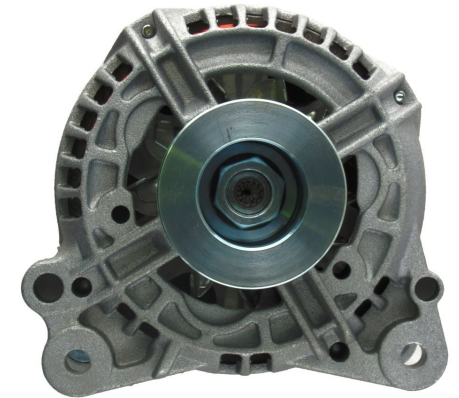

PART No. ALT580CP

PART No. ALT581

PART No. ALT583CP

PART No. ALT584

OEM : 13500577

LUCAS : LRA03352

DELCO : DRA0903

ELSTOCK : 28-5964

BOSCH :

HC : CA2141IR

FITS : OPEL, VAUXHALL

TYPE : Opel

OUTPUT : 12V, 100A

PULLEY/ TEETH : PVR6

TRANSMISSION : Manual, Automatic

ADD. INFO: With Clutch Pulley

PRODUCT : ALTERNATOR

OEM : TG16C013

LUCAS : LRA03169

DELCO : DRA0124/ DRA0626

ELSTOCK : 28-5781/ 28-5847

BOSCH :

HC : CA1911IR/ CA2002IR

FITS : AUDI

TYPE : Valeo TG16C

OUTPUT : 12V, 150A

PULLEY/ TEETH : PVR6

TRANSMISSION : Manual, Automatic, CVT

ADD. INFO:

PRODUCT : ALTERNATOR

OEM : 0124325088

LUCAS : LRA02289

DELCO : DRA0949

ELSTOCK : 28-4771

BOSCH :

HC :

FITS : SEAT, VW VOLKSWAGEN

TYPE : Bosch 0124325

OUTPUT : 12V, 120A

PULLEY/ TEETH : PVR6

TRANSMISSION : Manual

ADD. INFO: With Clutch Pulley

PRODUCT : ALTERNATOR

OEM : 0124515011

LUCAS : LRA02233

DELCO : DRA0535

ELSTOCK : 28-4708

BOSCH :

HC :

FITS : VW VOLKSWAGEN

TYPE : Bosch 0124515

OUTPUT : 12V, 120A

PULLEY/ TEETH : PVR7

TRANSMISSION :

ADD. INFO:

PRODUCT : ALTERNATOR