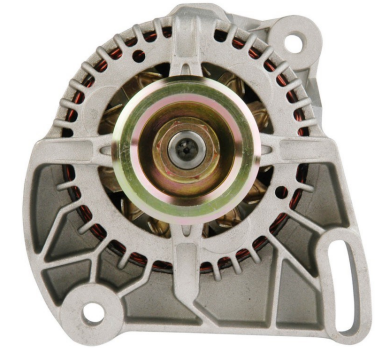

PART No. ALT116

PART No. ALT117

PART No. ALT119

PART No. ALT120

OEM : 54022415

LUCAS : LRA00935

DELCO : DRA3553

ELSTOCK : 48-2922

BOSCH :

HC : CA1050IR

FITS : DAF

TYPE : Lucas A127

OUTPUT : 24V, 55A

PULLEY/ TEETH : PVR8

TRANSMISSION :

ADD. INFO:

PRODUCT : ALTERNATOR

OEM : 0124415006

LUCAS : LRB00457

DELCO : DRB1950

ELSTOCK : 28-2975

BOSCH : 0986041950

HC : CA1482IR

FITS : FORD

TYPE : Bosch 0124415

OUTPUT : 12V, 105A

PULLEY/ TEETH : PVR6

TRANSMISSION : Manual, Automatic

ADD. INFO:

PRODUCT : ALTERNATOR

OEM : SG15S031

LUCAS : LRA02229

DELCO : DRA4197

ELSTOCK : 28-4704

BOSCH : 0986080110

HC : CA1850IR

FITS : CITROEN, PEUGEOT, RENAULT

TYPE : Valeo SG15S

OUTPUT : 12V, 150A

PULLEY/ TEETH : PVR6

TRANSMISSION : Manual, Automatic

ADD. INFO:

PRODUCT : ALTERNATOR

OEM : 63320219

LUCAS : LRB00148

DELCO : DRA0788/ DRA0860/ DRA3353

ELSTOCK : 28-2504/ 28-3708/ 28-4539

BOSCH : 0986039471

HC : CA890IR/ CA1830IR/ CA1844IR

FITS : FIAT, LANCIA

TYPE : Marelli A115i

OUTPUT : 12V, 95A

PULLEY/ TEETH : PVR4

TRANSMISSION : Manual, CVT

ADD. INFO:

PRODUCT : ALTERNATOR