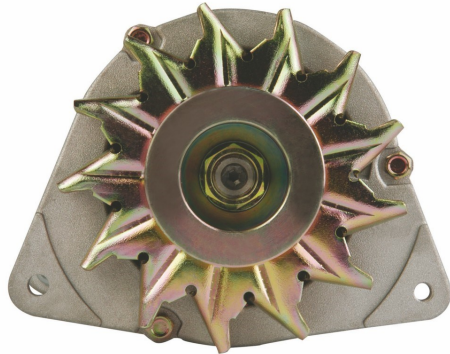

PART No. ALT116

PART No. ALT117

PART No. ALT119

PART No. ALT120

OEM : 54022415

LUCAS : LRA00935

DELCO : DRA3553

ELSTOCK : 48-2922

BOSCH :

HC : CA1050IR

FITS : DAF

TYPE : Lucas A127

OUTPUT : 24V, 55A

PULLEY/ TEETH : PVR8

TRANSMISSION :

ADD. INFO:

PRODUCT : ALTERNATOR

OEM : 0124415006

LUCAS : LRB00457

DELCO : DRB1950

ELSTOCK : 28-2975

BOSCH : 0986041950

HC : CA1482IR

FITS : FORD

TYPE : Bosch 0124415

OUTPUT : 12V, 105A

PULLEY/ TEETH : PVR6

TRANSMISSION : Manual, Automatic

ADD. INFO:

PRODUCT : ALTERNATOR

OEM : SG15S031

LUCAS : LRA02229

DELCO : DRA4197

ELSTOCK : 28-4704

BOSCH : 0986080110

HC : CA1850IR

FITS : CITROEN, PEUGEOT, RENAULT

TYPE : Valeo SG15S

OUTPUT : 12V, 150A

PULLEY/ TEETH : PVR6

TRANSMISSION : Manual, Automatic

ADD. INFO:

PRODUCT : ALTERNATOR

OEM : 63320219

LUCAS : LRB00148

DELCO : DRA0788/ DRA0860/ DRA3353

ELSTOCK : 28-2504/ 28-3708/ 28-4539

BOSCH : 0986039471

HC : CA890IR/ CA1830IR/ CA1844IR

FITS : FIAT, LANCIA

TYPE : Marelli A115i

OUTPUT : 12V, 95A

PULLEY/ TEETH : PVR4

TRANSMISSION : Manual, CVT

ADD. INFO:

PRODUCT : ALTERNATOR