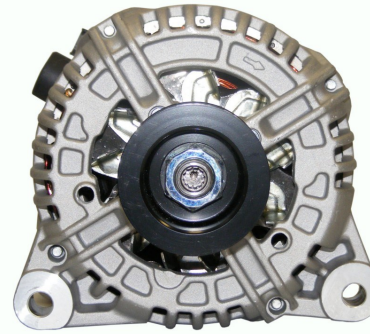

**TYPE :** Lucas A127  
**OUTPUT :** 12V, 75A  
**PULLEY/ TEETH :** PVR5  
60mm  
**TRANSMISSION :** Manual  
**ADD. INFO:**  
**PRODUCT :** ALTERNATOR

**PART No. ALT138**

**PART No. ALT141**

**PART No. ALT143**

**TYPE :** Lucas A127  
**OUTPUT :** 12V, 75A  
**PULLEY/ TEETH :** none  
**TRANSMISSION :** Manual, Automatic  
**ADD. INFO:**  
**PRODUCT :** ALTERNATOR

**TYPE :** Lucas A127  
**OUTPUT :** 12V, 75A  
**PULLEY/ TEETH :** PVR3  
**TRANSMISSION :** Manual, Automatic, CVT  
**ADD. INFO:** Left Hand  
**PRODUCT :** ALTERNATOR

**TYPE :** Lucas A127  
**OUTPUT :** 12V, 75A  
**PULLEY/ TEETH :** PVR6  
**TRANSMISSION :** Manual, CVT  
**ADD. INFO:**  
**PRODUCT :** ALTERNATOR

**PART No. ALT145**

**PART No. ALT147**

**PART No. ALT148**

**OUTPUT : 12V, 75A**

**PULLEY/ TEETH : PVR6**

**TRANSMISSION : Manual, Automatic**

**ADD. INFO:**

**PRODUCT : ALTERNATOR**

**PART No. ALT151**

**PART No. ALT152**

**PART No. ALT153**