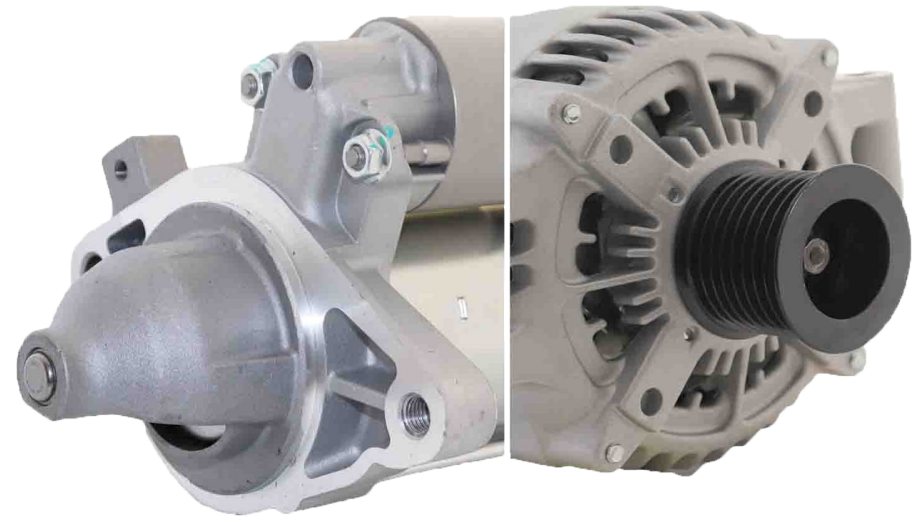

INDEX

- 1.
- 2.
- 3.
- 4.
- 5.
- 6.
- 7.
- 8.
- 9.
- 10.
- 11.
- 12.
- 13.
- 14.
- 15.
- 16.
- 17.
- 18.
- 19.
- 20.
- 21.
- 22.

ABBREVIATIONS

ALT	ALTERNATOR
AMP	AMPERE
CCW	COUNTER CLOCK WISE
CP	CLUTCH PULLEY
CW	CLOCK WISE
DP	DOUBLE PULLEY
GR	GEAR REDUCTION
IF	INTERNAL FAN
KW	KILOWATT
OEM	ORIGINAL EQUIPMENT MANUFACTURER
PVR	POLY VEE RIB
STM	STARTER MOTOR
TEETH	NUMBER OF TEETH
V	SINGLE V PULLEY
VOLT	VOLT
W	W-CONNECTION
S/S	STOP/START

www.rollingcomponents.co.uk