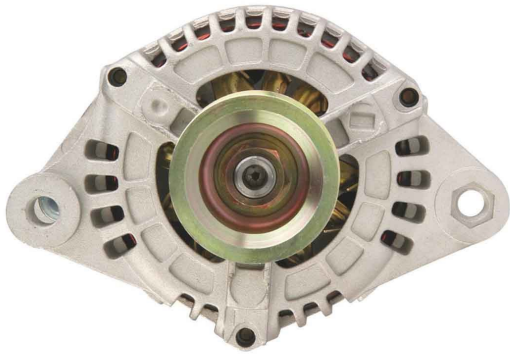

PART No. ALT303im

PART No. ALT305

PART No. ALT306

PART No. ALT309

OEM : 63321313
LUCAS : LRA01582
DELCO : DRA3403
ELSTOCK : 28-2723
BOSCH : 0986040631
HC : CA1216IR
FITS : ALFA ROMEO, FIAT, LANCIA

OEM : LR180-501
LUCAS : LRB00262
DELCO : DRA3663
ELSTOCK : 28-2903
BOSCH : 0986043121
HC : JA1290IR
FITS : ISUZU, OPEL, VAUXHALL

OEM : A5TA6591
LUCAS : LRB00454
DELCO : DRA3835
ELSTOCK : 28-3817/ 28-3995
BOSCH : 0986080230
HC : CA1474IR
FITS : FORD, MAZDA

OEM : A005TA7091
LUCAS : LRA02287
DELCO : DRA0017
ELSTOCK : 28-4768
BOSCH : 0986080240
HC : JA1727IR
FITS : HONDA

TYPE : Marelli A127im
OUTPUT : 12V, 120A
PULLEY/ TEETH : PVR7
TRANSMISSION : Manual, Semi-Automatic
ADD. INFO:
PRODUCT : ALTERNATOR

TYPE : Hitachi LR180
OUTPUT : 12V, 80A
PULLEY/ TEETH : Single V
TRANSMISSION : Manual, Automatic
ADD. INFO: With Fan And V Pulley
PRODUCT : ALTERNATOR

TYPE : Mitsubishi A5TA
OUTPUT : 12V, 70A
PULLEY/ TEETH : PVR6
TRANSMISSION : Manual, Automatic, CVT
ADD. INFO:
PRODUCT : ALTERNATOR

TYPE : Mitsubishi A5TA
OUTPUT : 12V, 65A
PULLEY/ TEETH : PVR6
TRANSMISSION : Manual, Automatic
ADD. INFO:
PRODUCT : ALTERNATOR