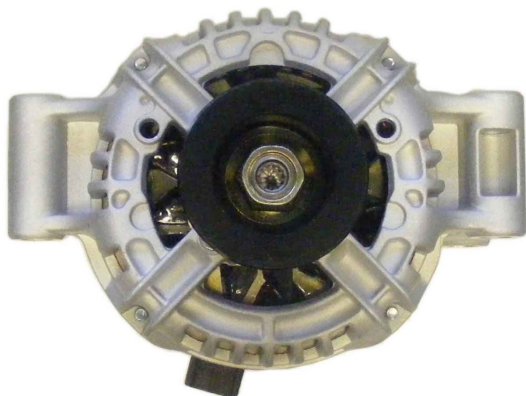

PART No. ALT433

PART No. ALT434CP

PART No. ALT435

PART No. ALT436CP

OEM : 0124415030

LUCAS : LRA02183

DELCO : DRB2790/ DRB7260

ELSTOCK : 28-4642

BOSCH : 0986042790

HC : CA1636IR

FITS : FORD

TYPE : Bosch 0124415

OUTPUT : 12V, 105A

PULLEY/ TEETH : PVR6

TRANSMISSION : Manual

ADD. INFO:

PRODUCT : ALTERNATOR

OEM : 0123515020

LUCAS : LRB00389

DELCO : DRB1300

ELSTOCK : 28-2834

BOSCH : 0986041300

HC : CA1260IR

FITS : FORD, SEAT, VOLVO, VW VOLKSWAGEN

TYPE : Bosch 0123515

OUTPUT : 12V, 120A

PULLEY/ TEETH : PVR6

TRANSMISSION : Manual, Automatic

ADD. INFO: With Clutch Pulley

PRODUCT : ALTERNATOR

OEM : 0123515014

LUCAS : LRB00385

DELCO : DRA9090

ELSTOCK : 28-2587

BOSCH : 0986039090

HC : CA1089IR

FITS : FORD, SEAT, VW VOLKSWAGEN

TYPE : Bosch 0123515

OUTPUT : 12V, 120A

PULLEY/ TEETH : PVR6

TRANSMISSION : Manual, Automatic

ADD. INFO:

PRODUCT : ALTERNATOR

OEM : 0123515008

LUCAS : LRB00430

DELCO : DRB0350/ DRB0600

ELSTOCK : 28-2862/ 28-3698

BOSCH : 0986040350

HC : CA1248IR/ CA1403IR

FITS : AUDI, VW VOLKSWAGEN

TYPE : Bosch 0123515

OUTPUT : 12V, 120A

PULLEY/ TEETH : PVR5

TRANSMISSION : Manual, Automatic

ADD. INFO: With Clutch Pulley

PRODUCT : ALTERNATOR