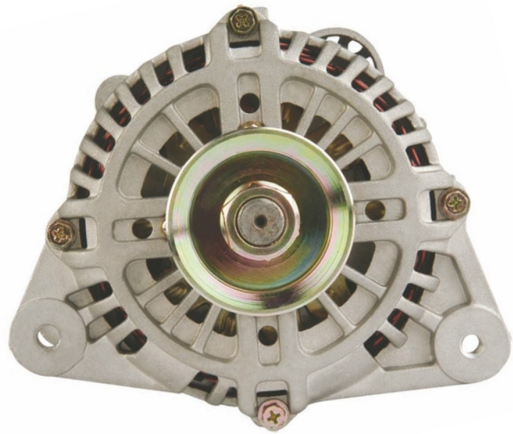

**TYPE :** Lucas A127  
**OUTPUT :** 12V, 75A  
**PULLEY/ TEETH :** PVR6  
60mm  
**TRANSMISSION :** Manual, Automatic  
**ADD. INFO:** Pulley-60mm  
**PRODUCT :** ALTERNATOR

**PART No. ALT108**

**PART No. ALT109**

**PART No. ALT110**

**PART No. ALT111**

**OEM :** 54022537  
**LUCAS :** LRA01475  
**DELCO :**  
**ELSTOCK :** 28-2501/ 28-2514/ 28-2781  
**BOSCH :** 0986036631  
**HC :** CA1030IR/ CA1031IR  
**FITS :** FORD

**TYPE :** Lucas A127-Transit  
**OUTPUT :** 12V, 75A  
**PULLEY/ TEETH :** PVR4  
**TRANSMISSION :** Manual, Automatic  
**ADD. INFO:** Ford Transit With Pump  
**PRODUCT :** ALTERNATOR

**OEM :** 54022148  
**LUCAS :** LRA00469  
**DELCO :** DRA3830  
**ELSTOCK :** 28-0794  
**BOSCH :** 0986033830  
**HC :** CA306IR  
**FITS :** FORD, MANITOU, ROVER

**TYPE :** Lucas A127  
**OUTPUT :** 12V, 75A  
**PULLEY/ TEETH :** Single V  
**TRANSMISSION :** Manual, Automatic, CVT  
**ADD. INFO:** Left Hand  
**PRODUCT :** ALTERNATOR

**PART No. ALT112**

**PART No. ALT113**