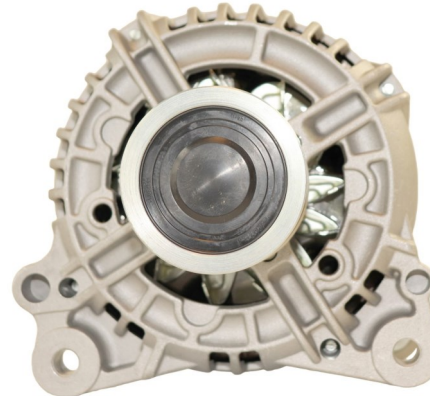

PART No. ALT2322	PART No. ALT2323CP	PART No. ALT2324CP	PART No. ALT2325

OEM :   SG12B124
LUCAS :   LRA03128
DELCO :   DRA0552
ELSTOCK :
BOSCH :
HC :   CA2058IR
FITS : RENAULT

TYPE :   Valeo SG12B
OUTPUT :   12V, 120A
PULLEY/ TEETH : PVR7
TRANSMISSION :
ADD. INFO:
PRODUCT :   ALTERNATOR

OEM :   0124525102
LUCAS :   LRA03755
DELCO :   DRA0944
ELSTOCK :   28-6865
BOSCH :
HC :
FITS : VW VOLKSWAGEN

TYPE :   Bosch 0124525
OUTPUT :   12V, 140A
PULLEY/ TEETH : PVR5
TRANSMISSION :
ADD. INFO: With Clutch Pulley
PRODUCT :   ALTERNATOR

OEM :   0124525547
LUCAS :   LRA04135
DELCO :   DRA0945
ELSTOCK :   28-7744
BOSCH :
HC :
FITS : AUDI

TYPE :   Bosch 0124525
OUTPUT :   12V, 140A
PULLEY/ TEETH : PVR5
TRANSMISSION :
ADD. INFO: With Clutch Pulley
PRODUCT :   ALTERNATOR

OEM :   2655524
LUCAS :   LRA02985
DELCO :   DRA0417
ELSTOCK :   28-5599
BOSCH :
HC :   JA1903IR
FITS : HYUNDAI, KIA

TYPE :   Valeo
OUTPUT :   12V, 120A
PULLEY/ TEETH : PVR6
TRANSMISSION :
ADD. INFO:
PRODUCT :   ALTERNATOR